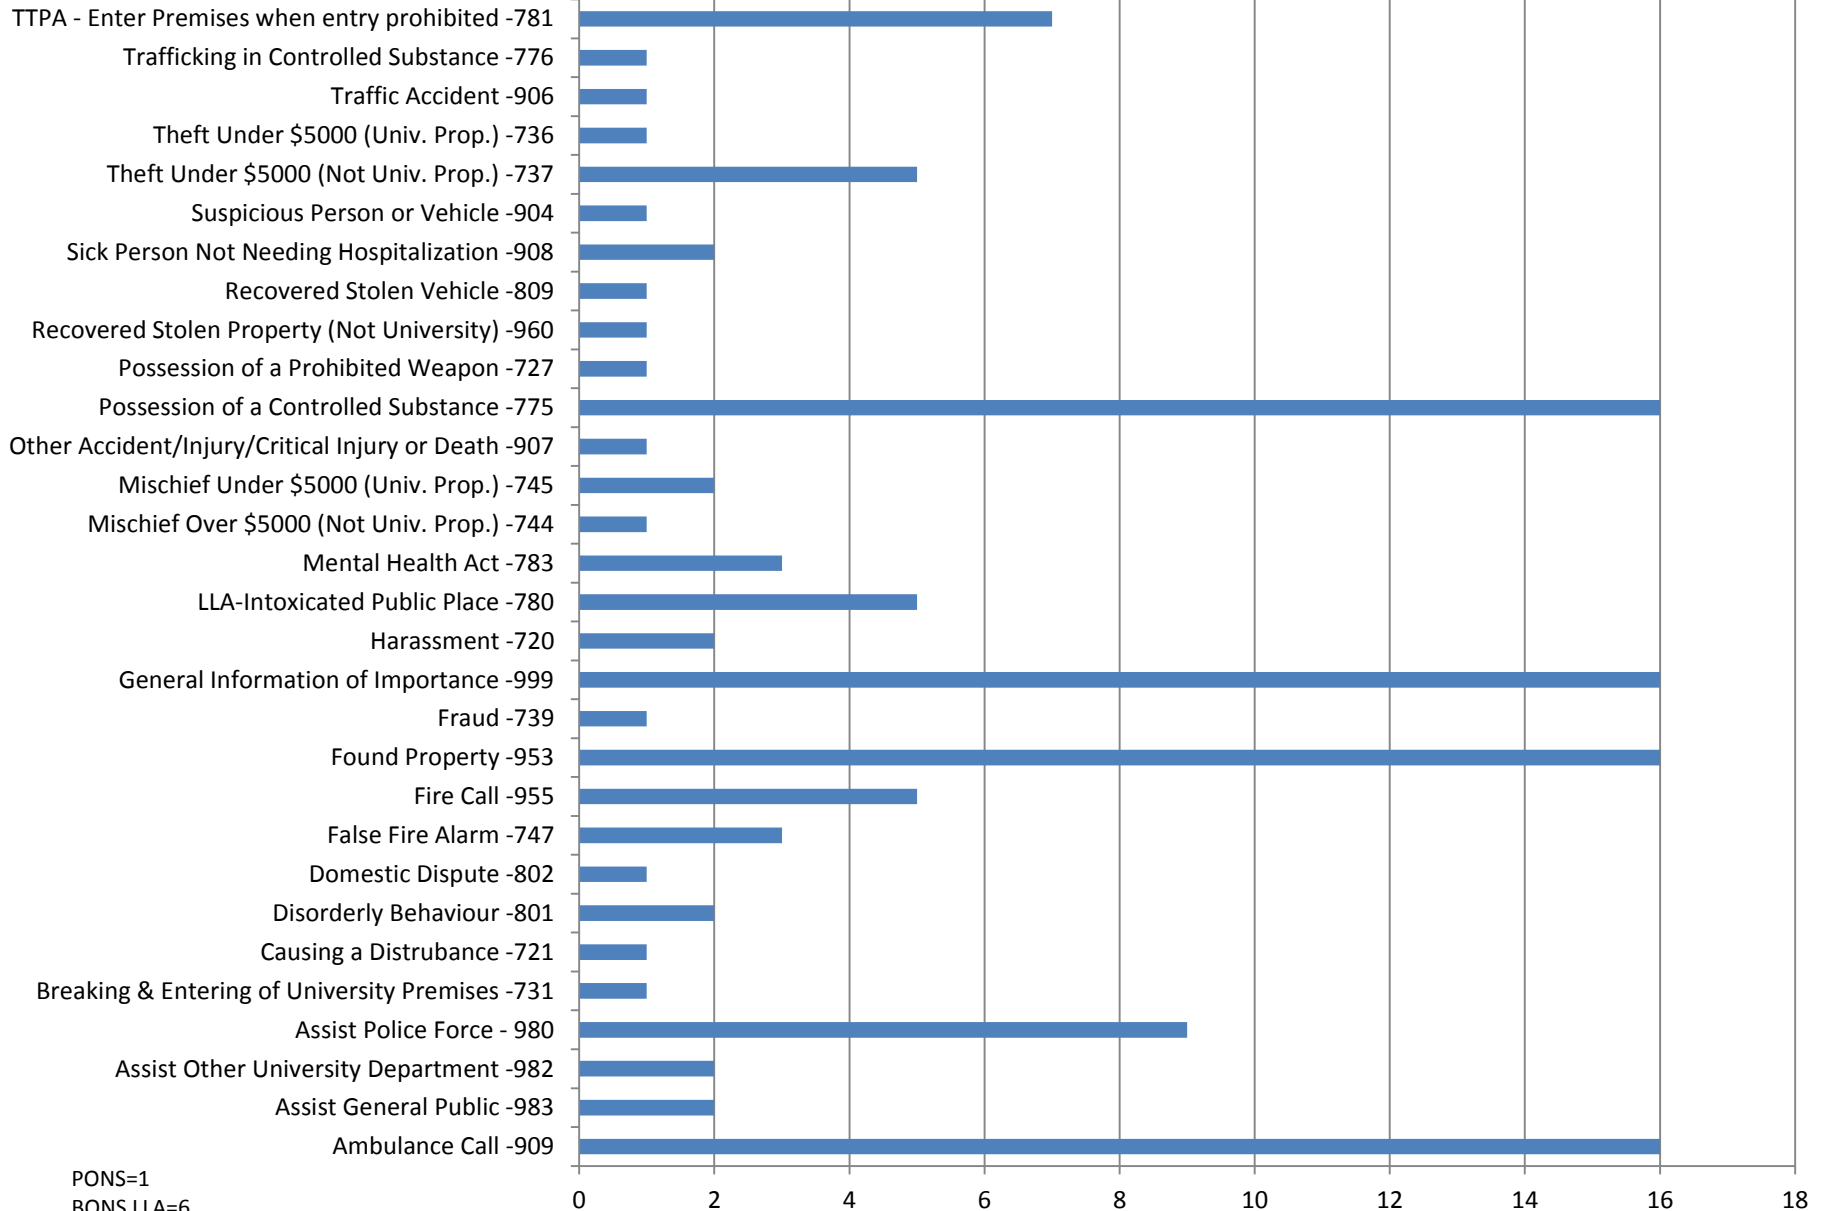

MARCH 2014 MONTHLY STATISTICS BROCK UNIVERSITY CAMPUS SECURITY SERVICES

PONS=1
BONS LLA=6
BONS TTPA=6
ALARMS=175