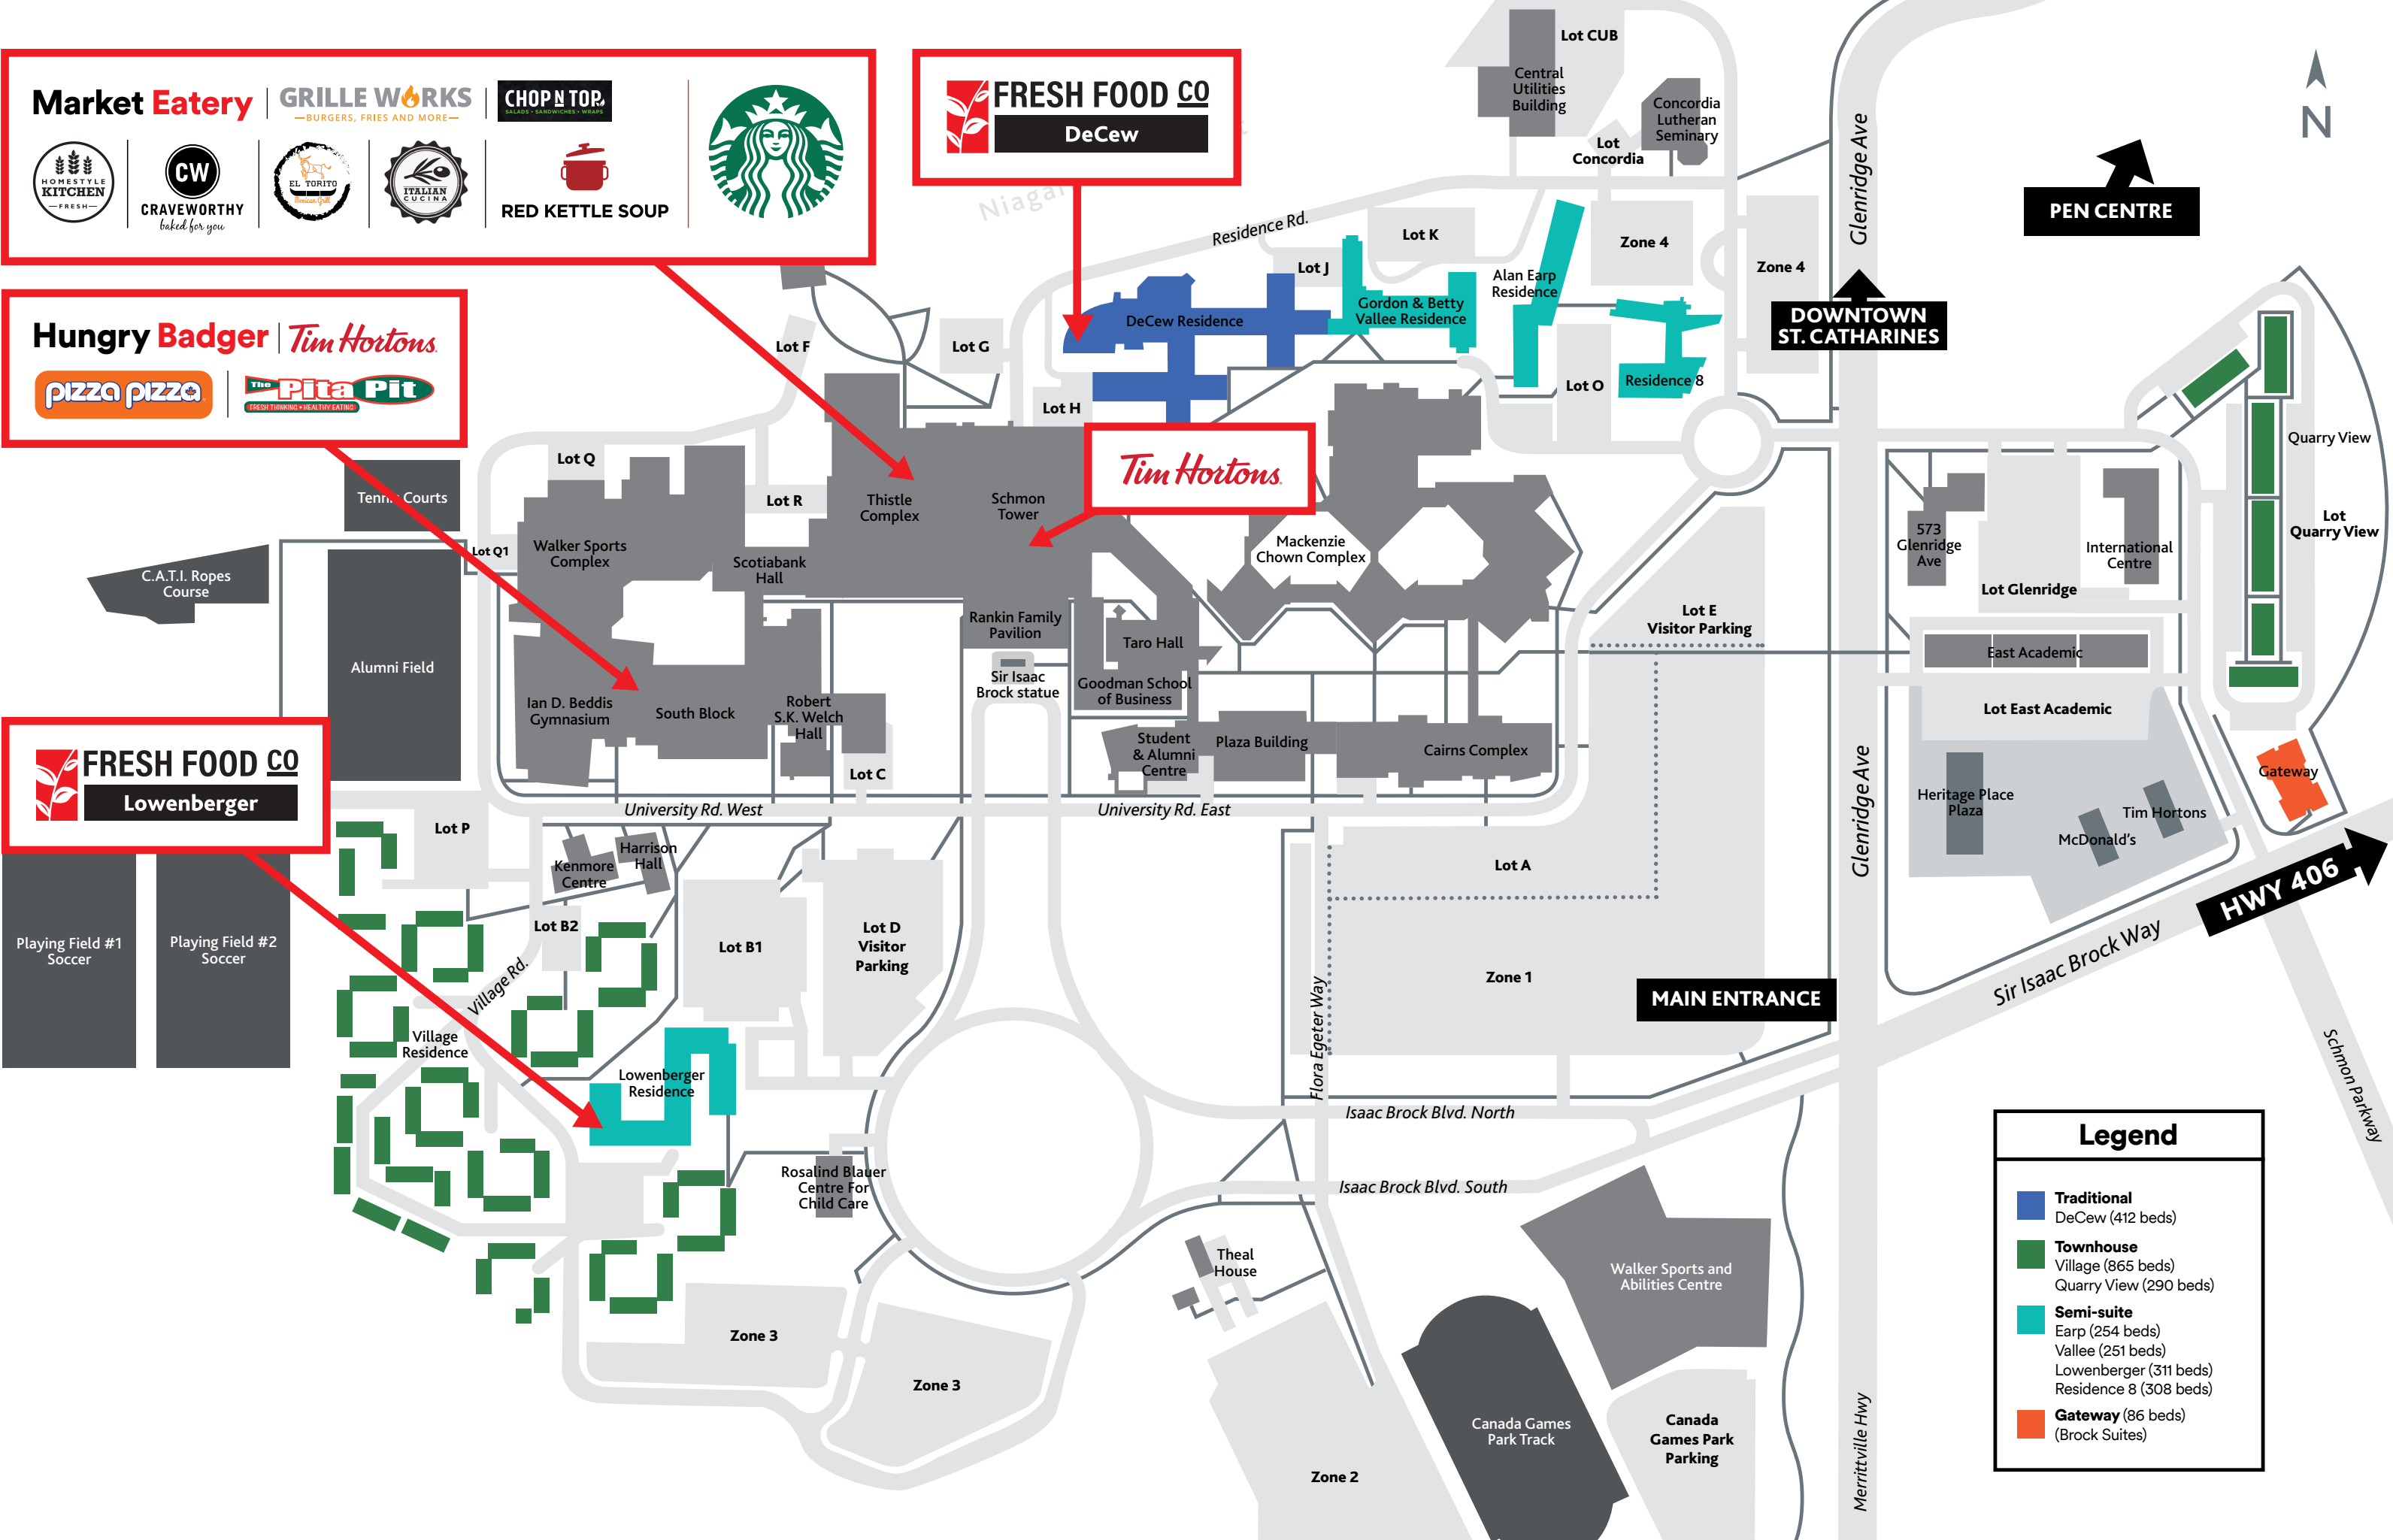

Market Eatery | **GRILLE WORKS** —BURGERS, FRIES AND MORE— | **CHOP N TOP** SALADS • SANDWICHES • WRAPS

HOMESTYLE KITCHEN — FRESH — | **CW CRAVEWORTHY** baked for you | **EL TORITO** | **ITALIAN CUCINA** | **RED KETTLE SOUP** | **Starbucks**

FRESH FOOD CO
DeCew

Hungry Badger | **Tim Hortons**

pizza pizza | **The Pita Pit** FRESH THINKING • HEALTHY EATING

FRESH FOOD CO
Lowenberger

Legend	
■	Traditional DeCew (412 beds)
■	Townhouse Village (865 beds) Quarry View (290 beds)
■	Semi-suite Earp (254 beds) Vallee (251 beds) Lowenberger (311 beds) Residence 8 (308 beds)
■	Gateway (86 beds) (Brock Suites)