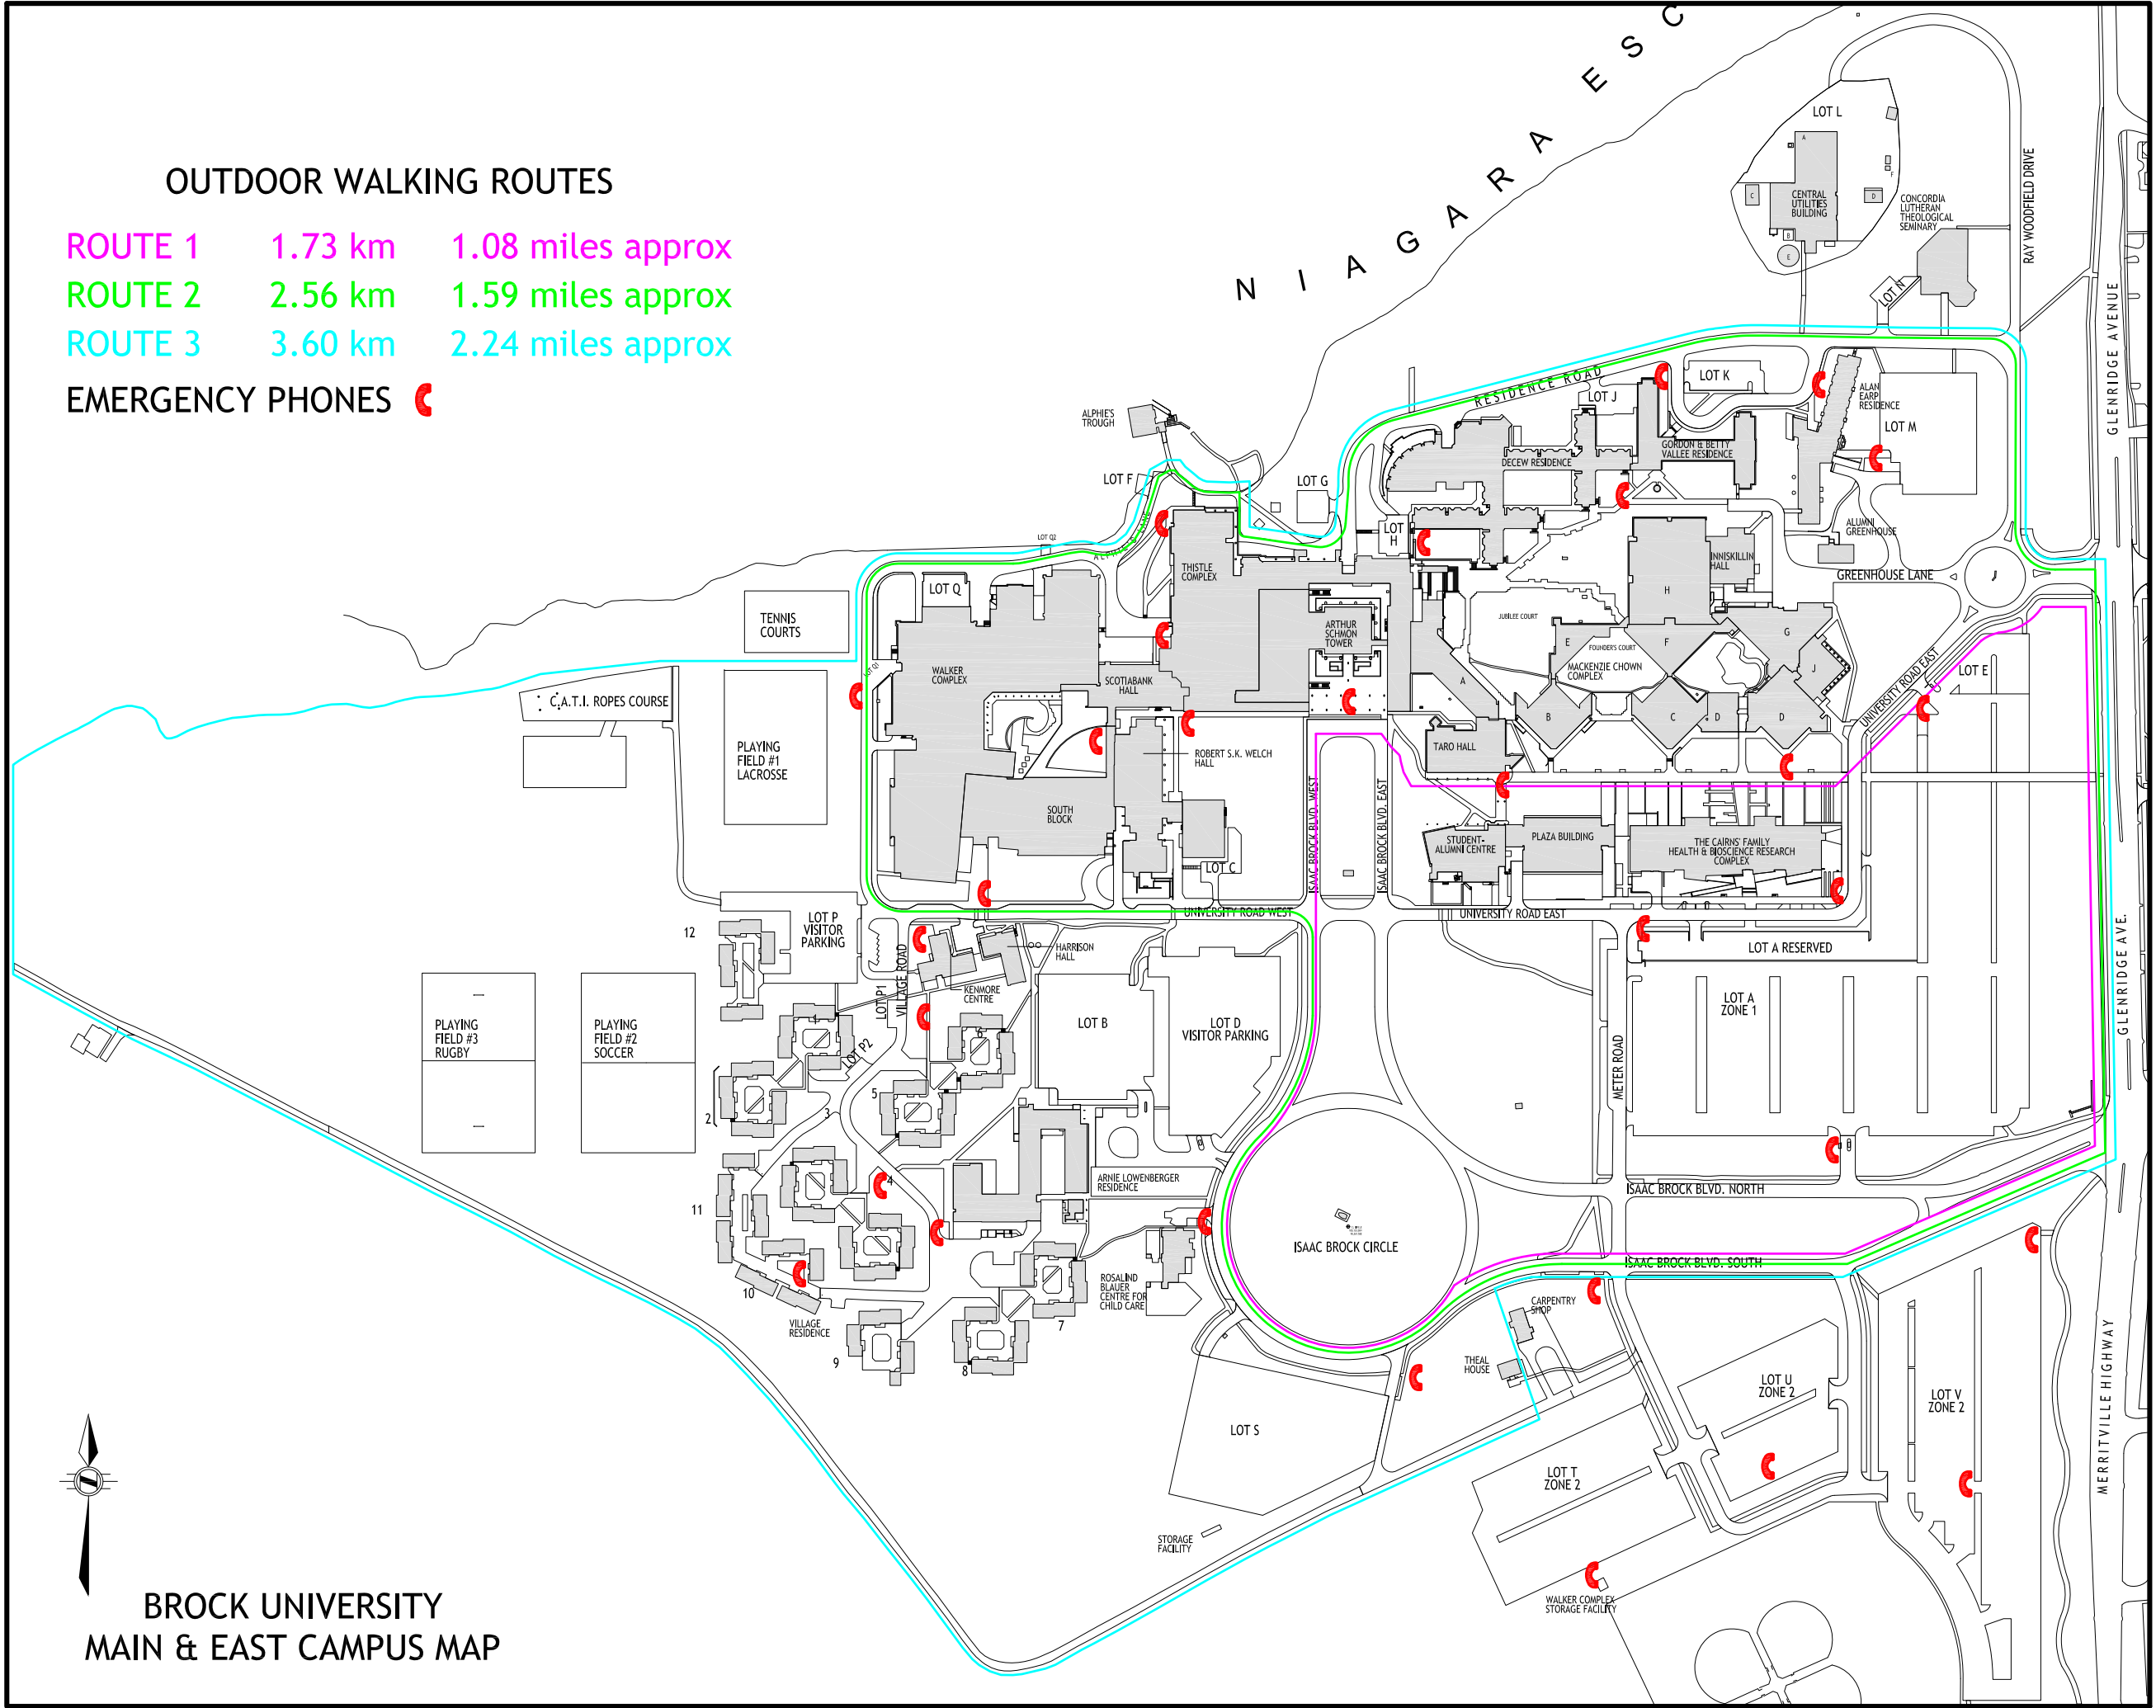

OUTDOOR WALKING ROUTES

- ROUTE 1 1.73 km 1.08 miles approx
- ROUTE 2 2.56 km 1.59 miles approx
- ROUTE 3 3.60 km 2.24 miles approx
- EMERGENCY PHONES ☪

BROCK UNIVERSITY
MAIN & EAST CAMPUS MAP