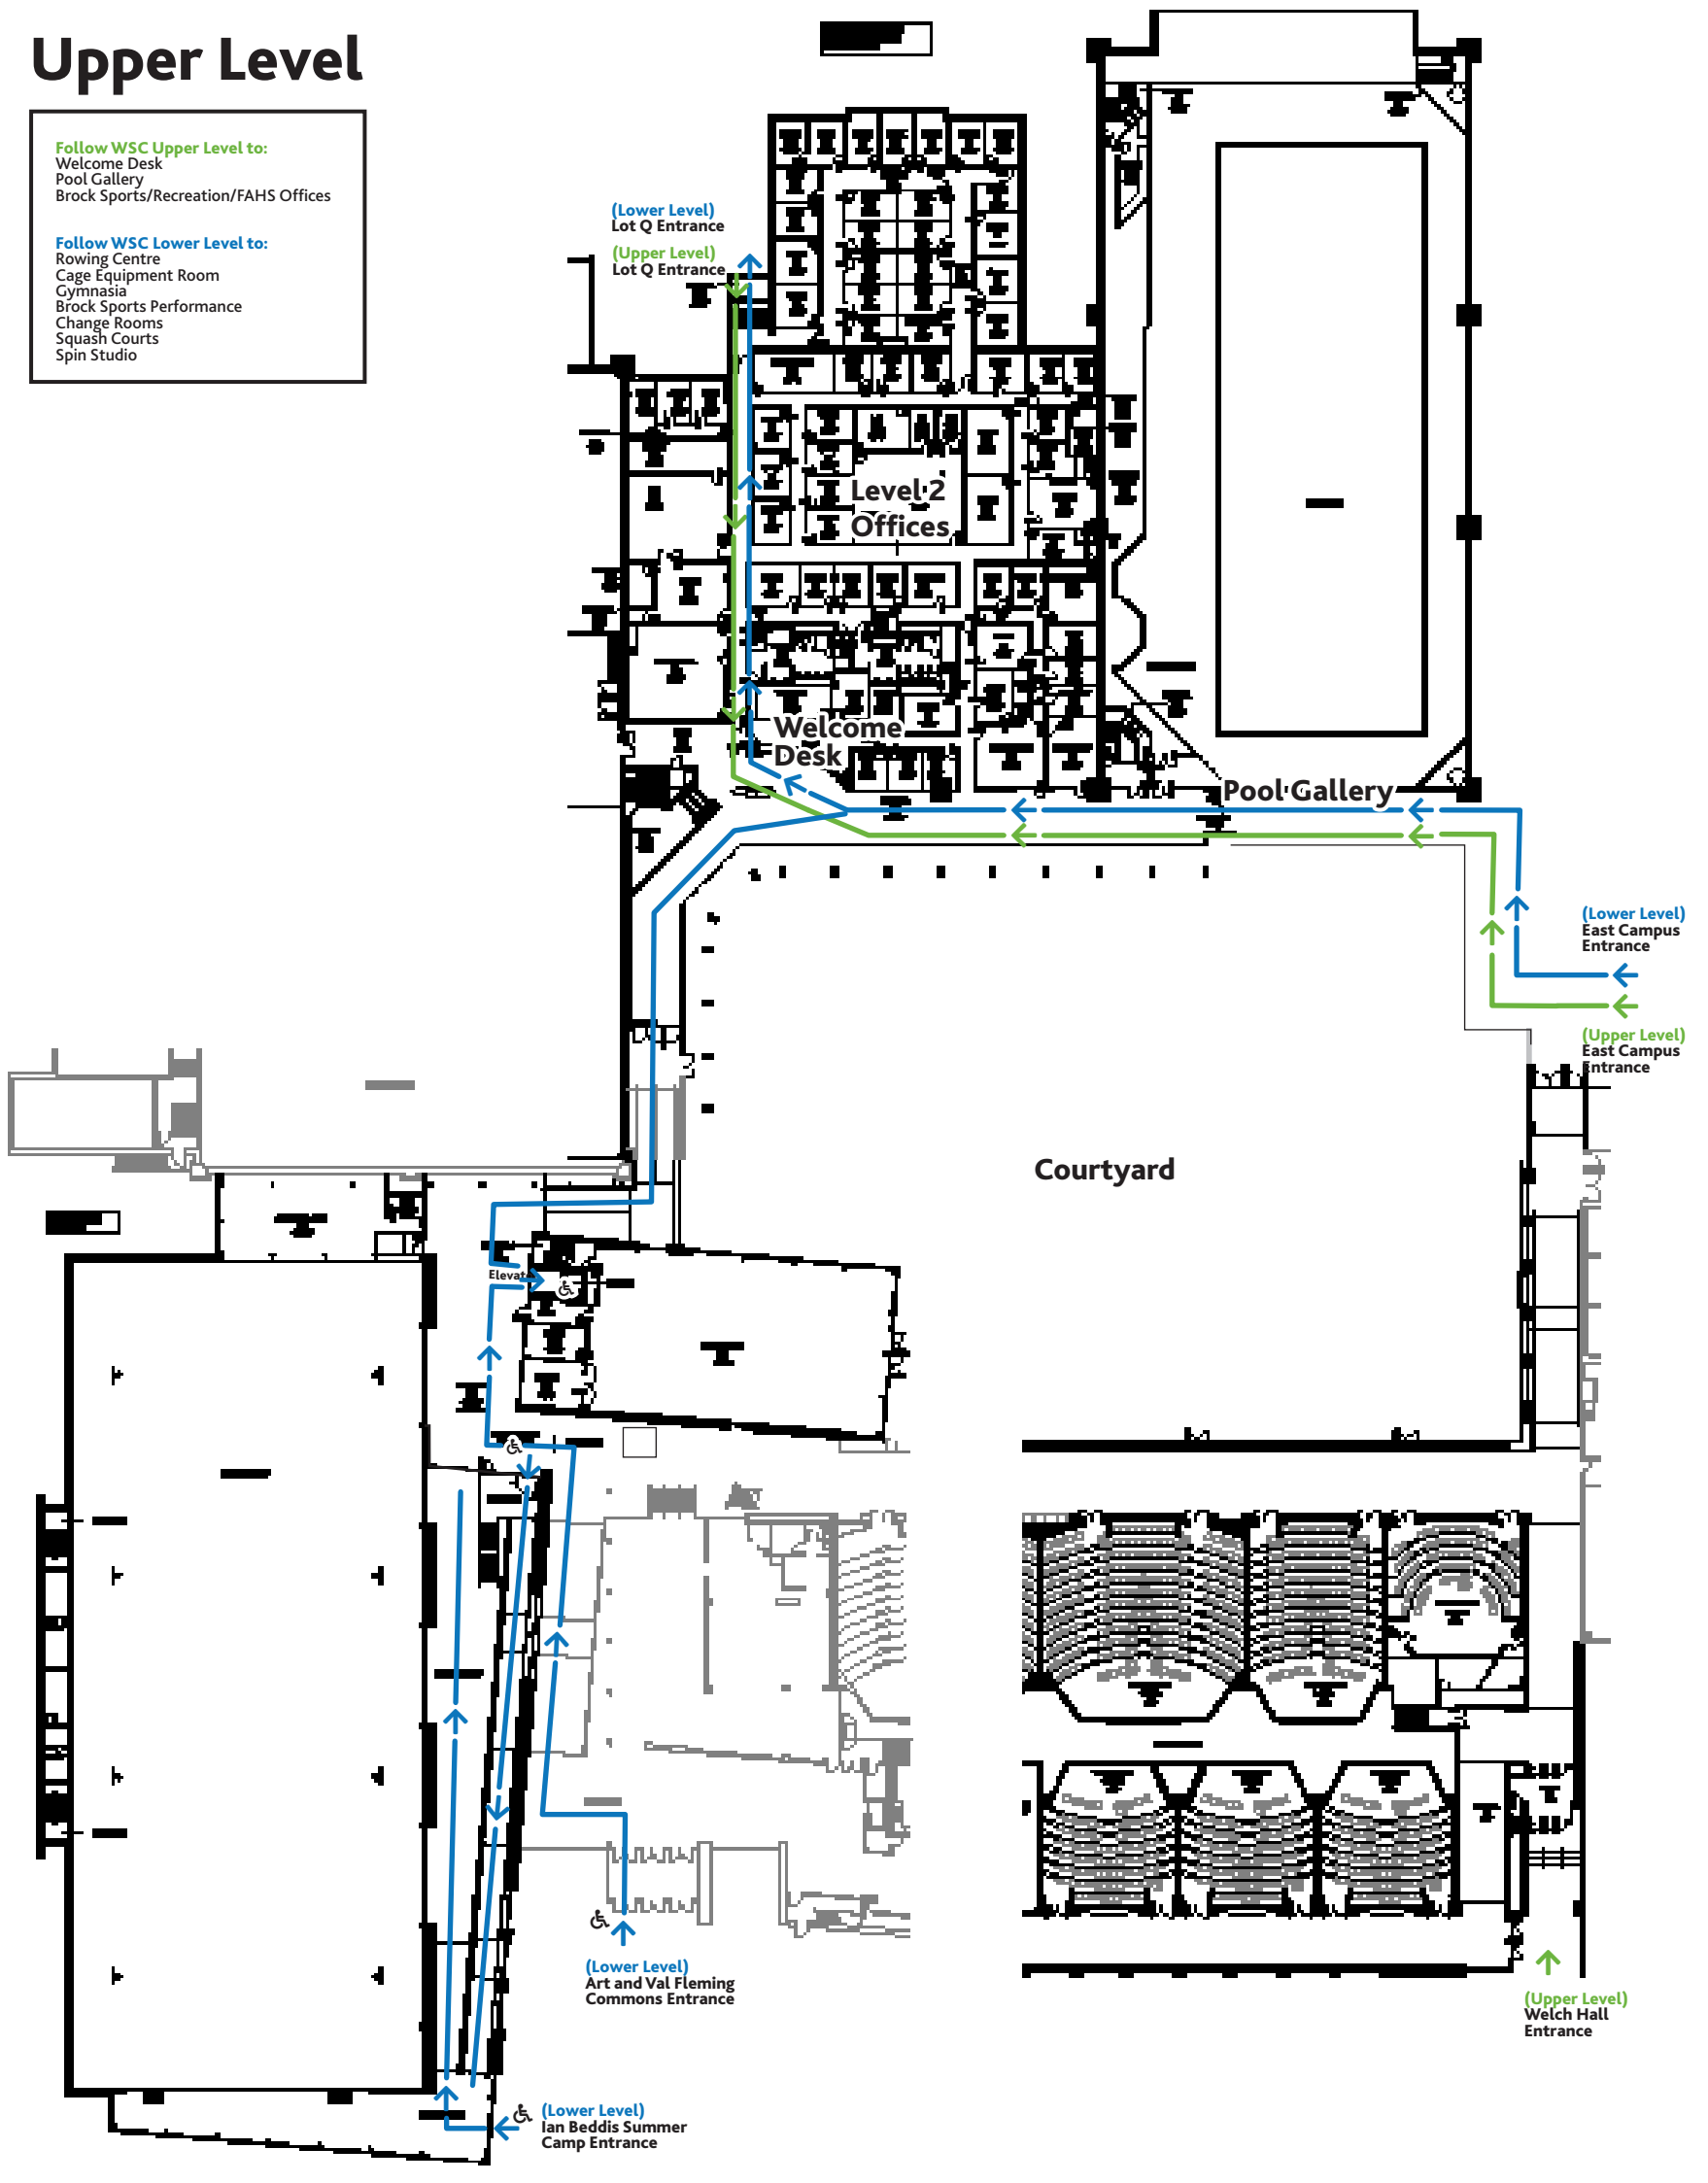

Upper Level

- Follow WSC Upper Level to:**
 - Welcome Desk
 - Pool Gallery
 - Brock Sports/Recreation/FAHS Offices
- Follow WSC Lower Level to:**
 - Rowing Centre
 - Cage Equipment Room
 - Gymnasium
 - Brock Sports Performance
 - Change Rooms
 - Squash Courts
 - Spin Studio

Lower Level

- Follow WSC Upper Level to:**
 - Welcome Desk
 - Pool Gallery
 - Brock Sports/Recreation/FAHS Offices
- Follow WSC Lower Level to:**
 - Rowing Centre
 - Cage Equipment Room
 - Gymnasium
 - Brock Sports Performance
 - Change Rooms
 - Squash Courts
 - Spin Studio