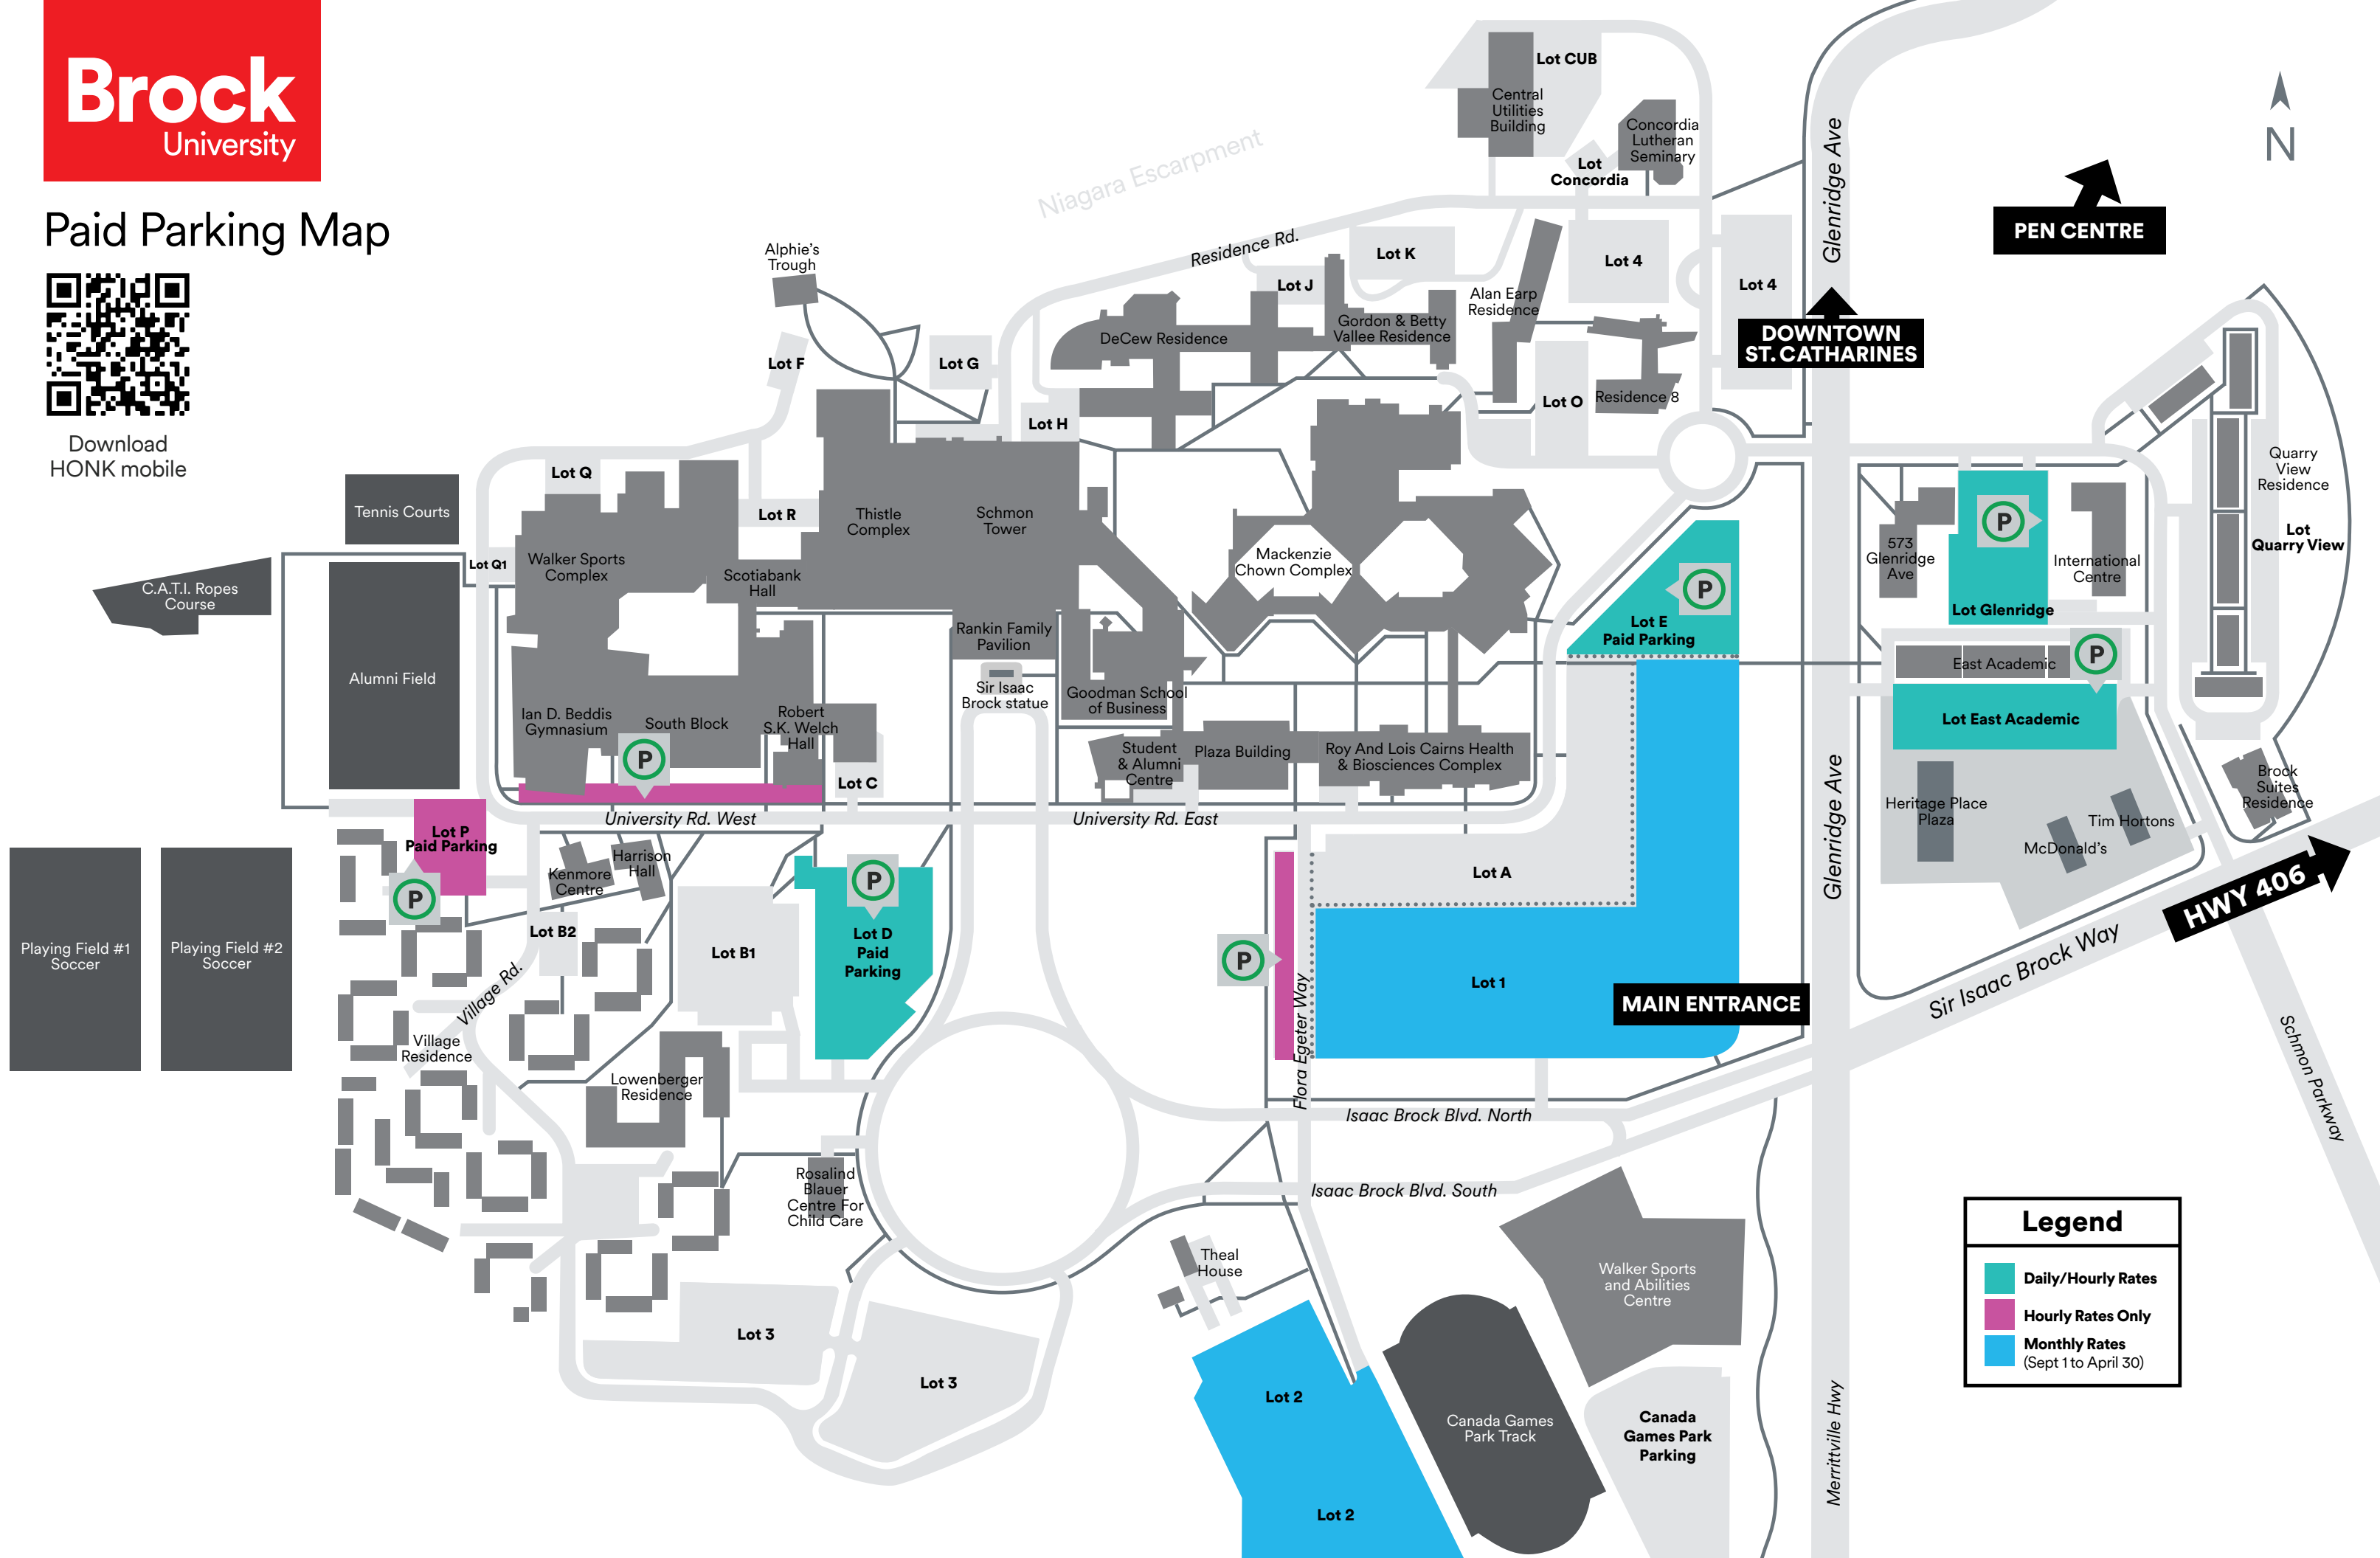

Paid Parking Map

Download
HONK mobile

Legend	
	Daily/Hourly Rates
	Hourly Rates Only
	Monthly Rates (Sept 1 to April 30)