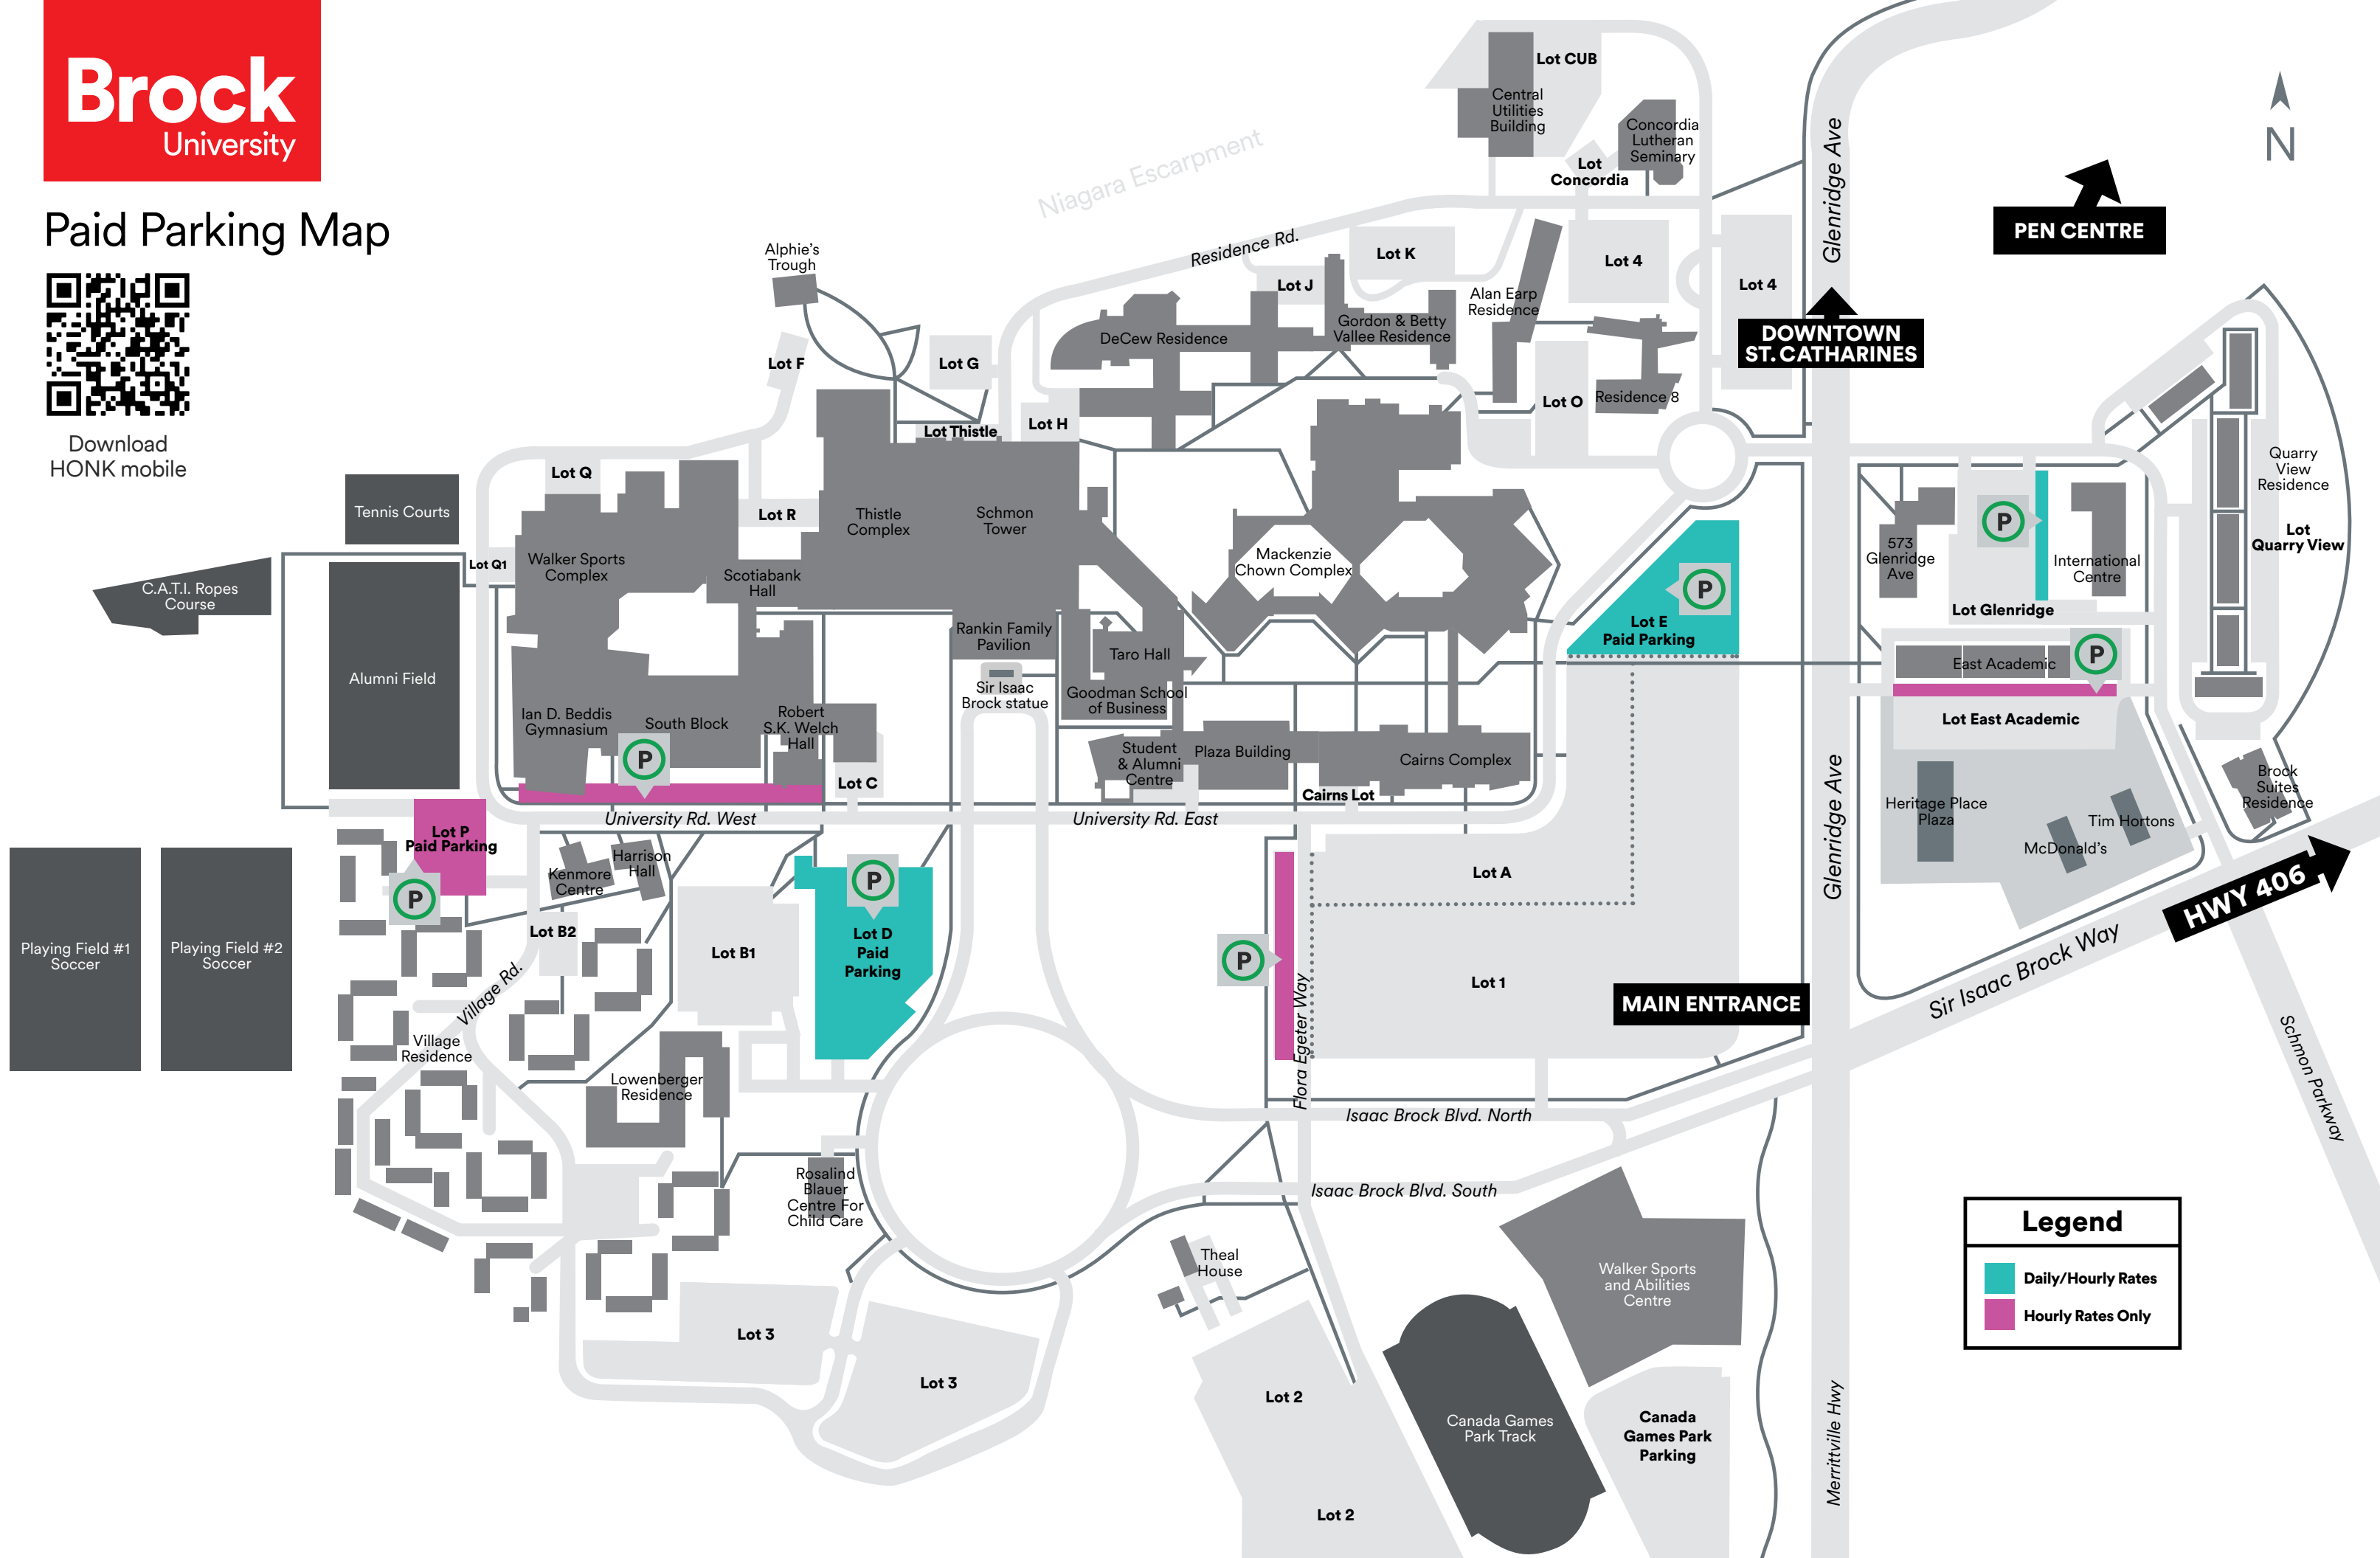

Paid Parking Map

Download
HONK mobile

Legend

- Daily/Hourly Rates
- Hourly Rates Only