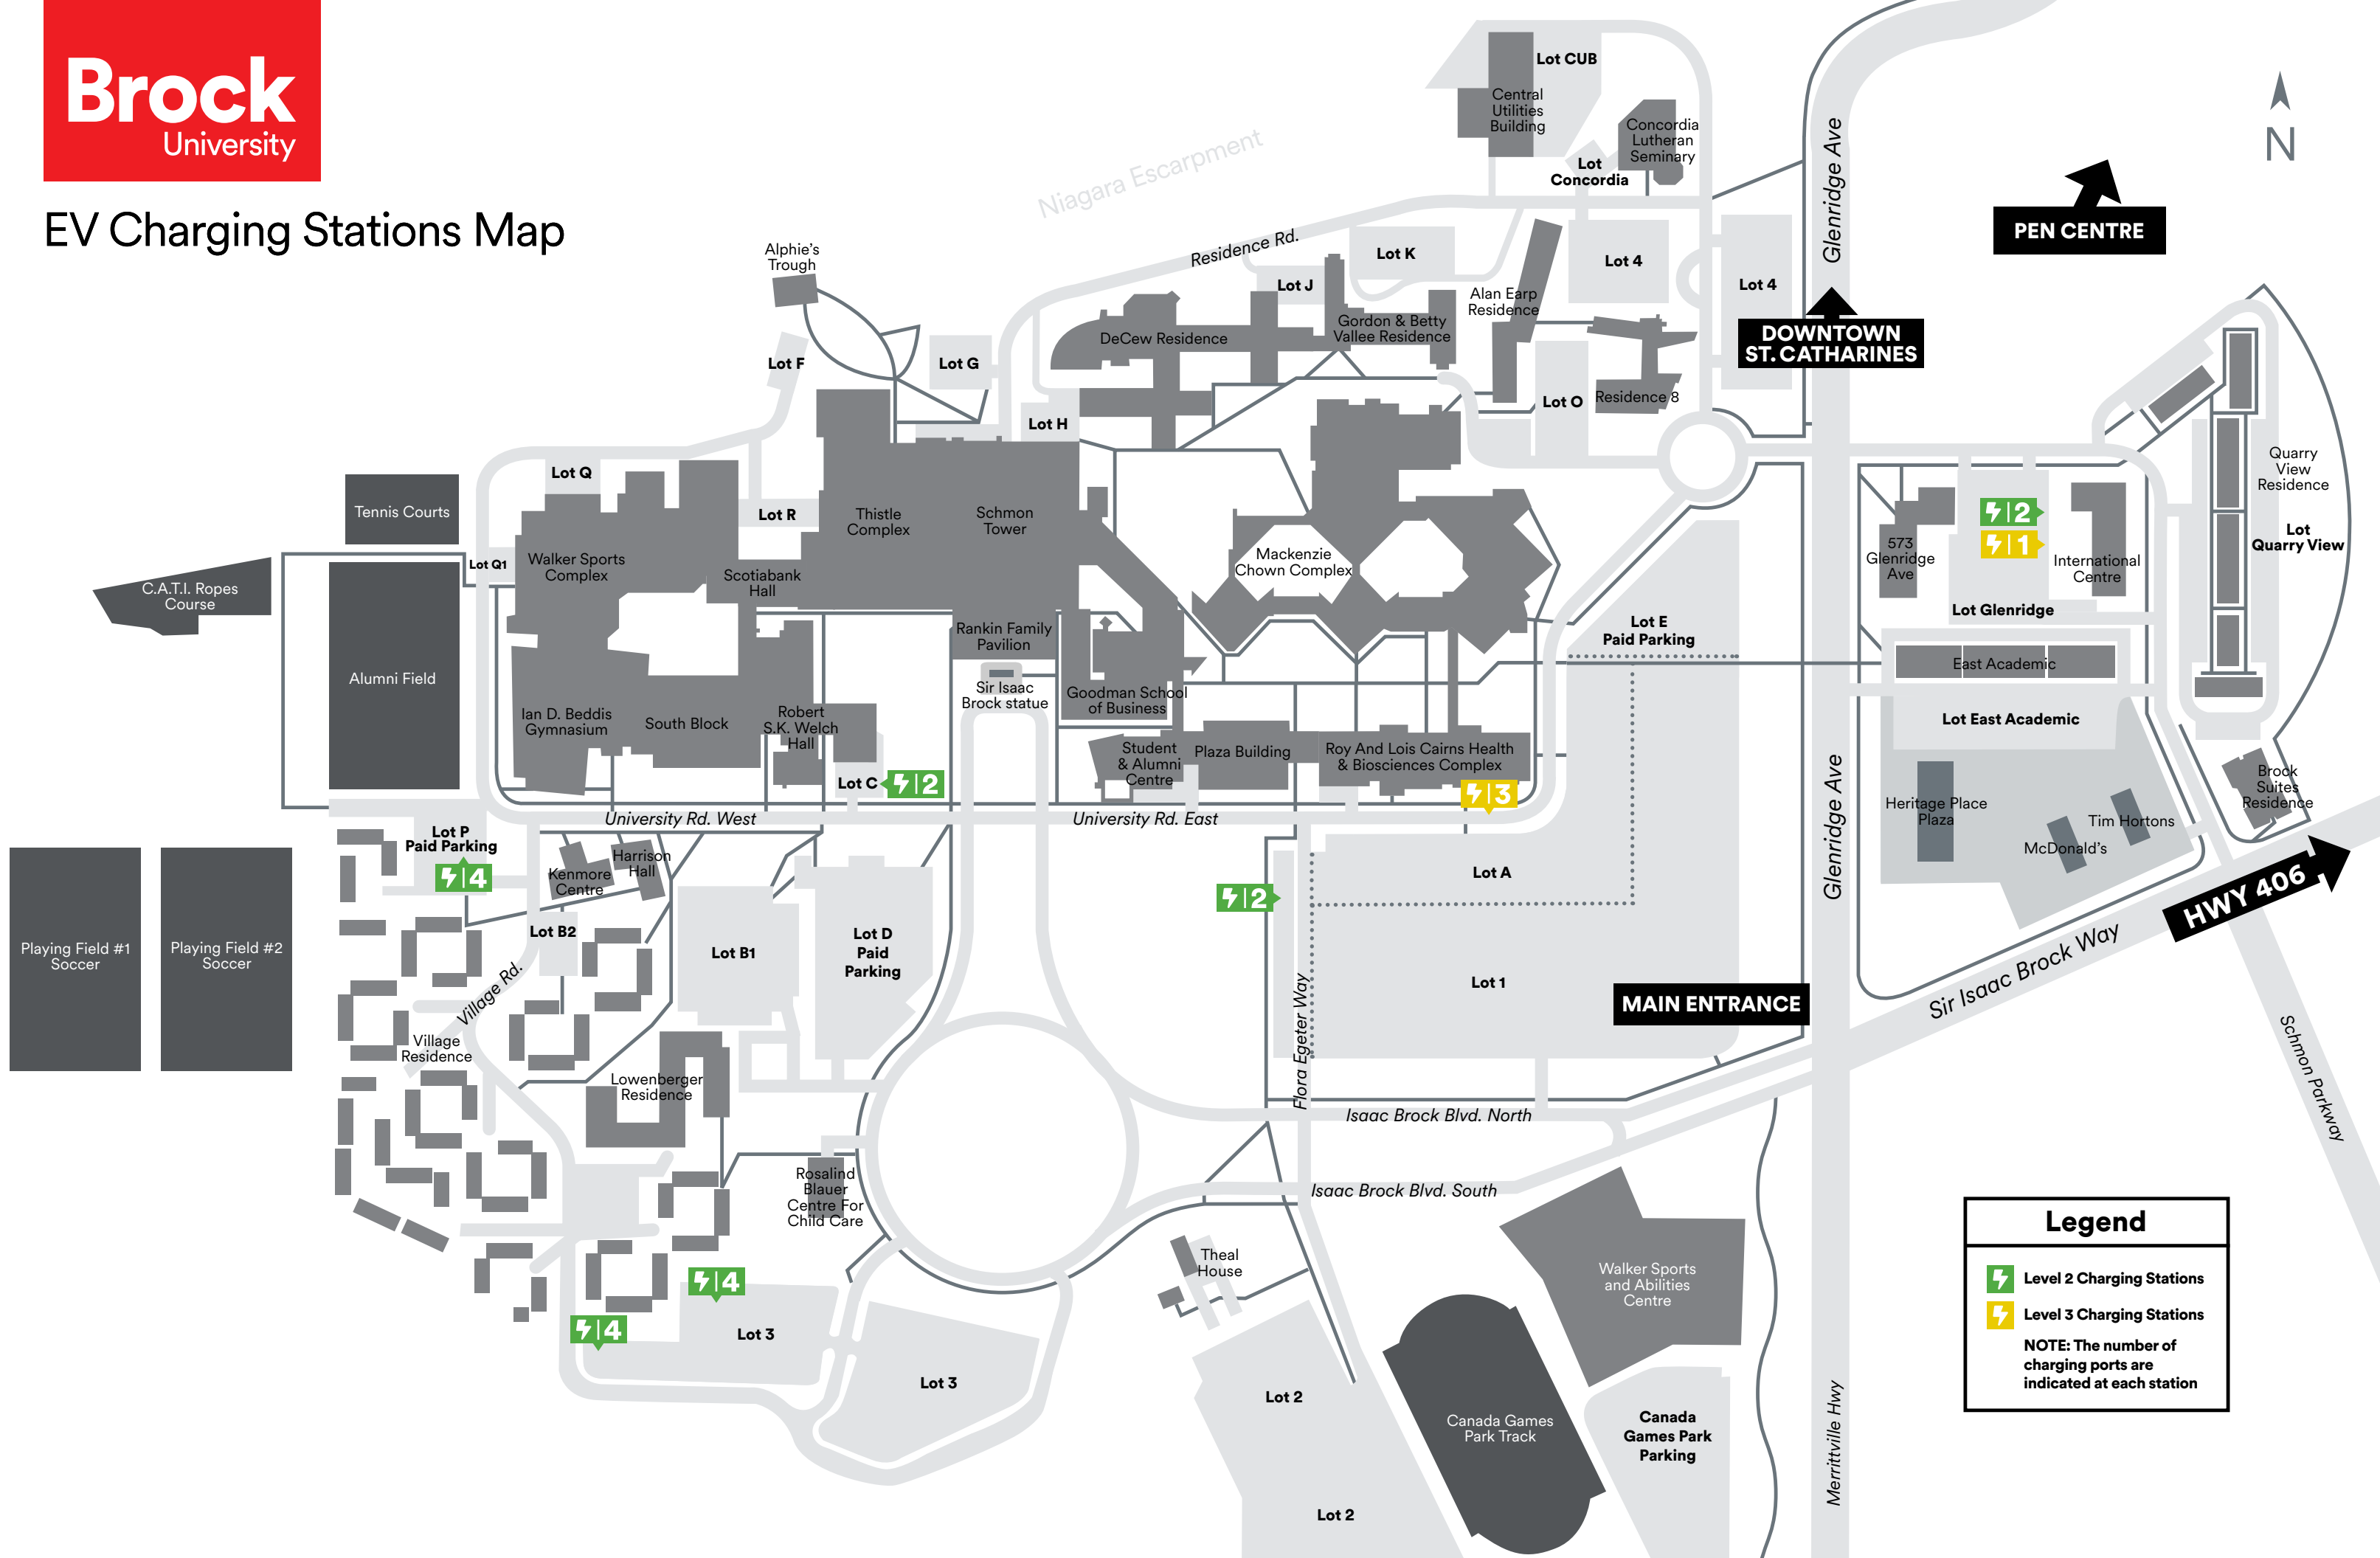

EV Charging Stations Map

Legend	
	Level 2 Charging Stations
	Level 3 Charging Stations
NOTE: The number of charging ports are indicated at each station	

Playing Field #1 Soccer
 Playing Field #2 Soccer

PEN CENTRE

DOWNTOWN ST. CATHARINES

MAIN ENTRANCE

HWY 406