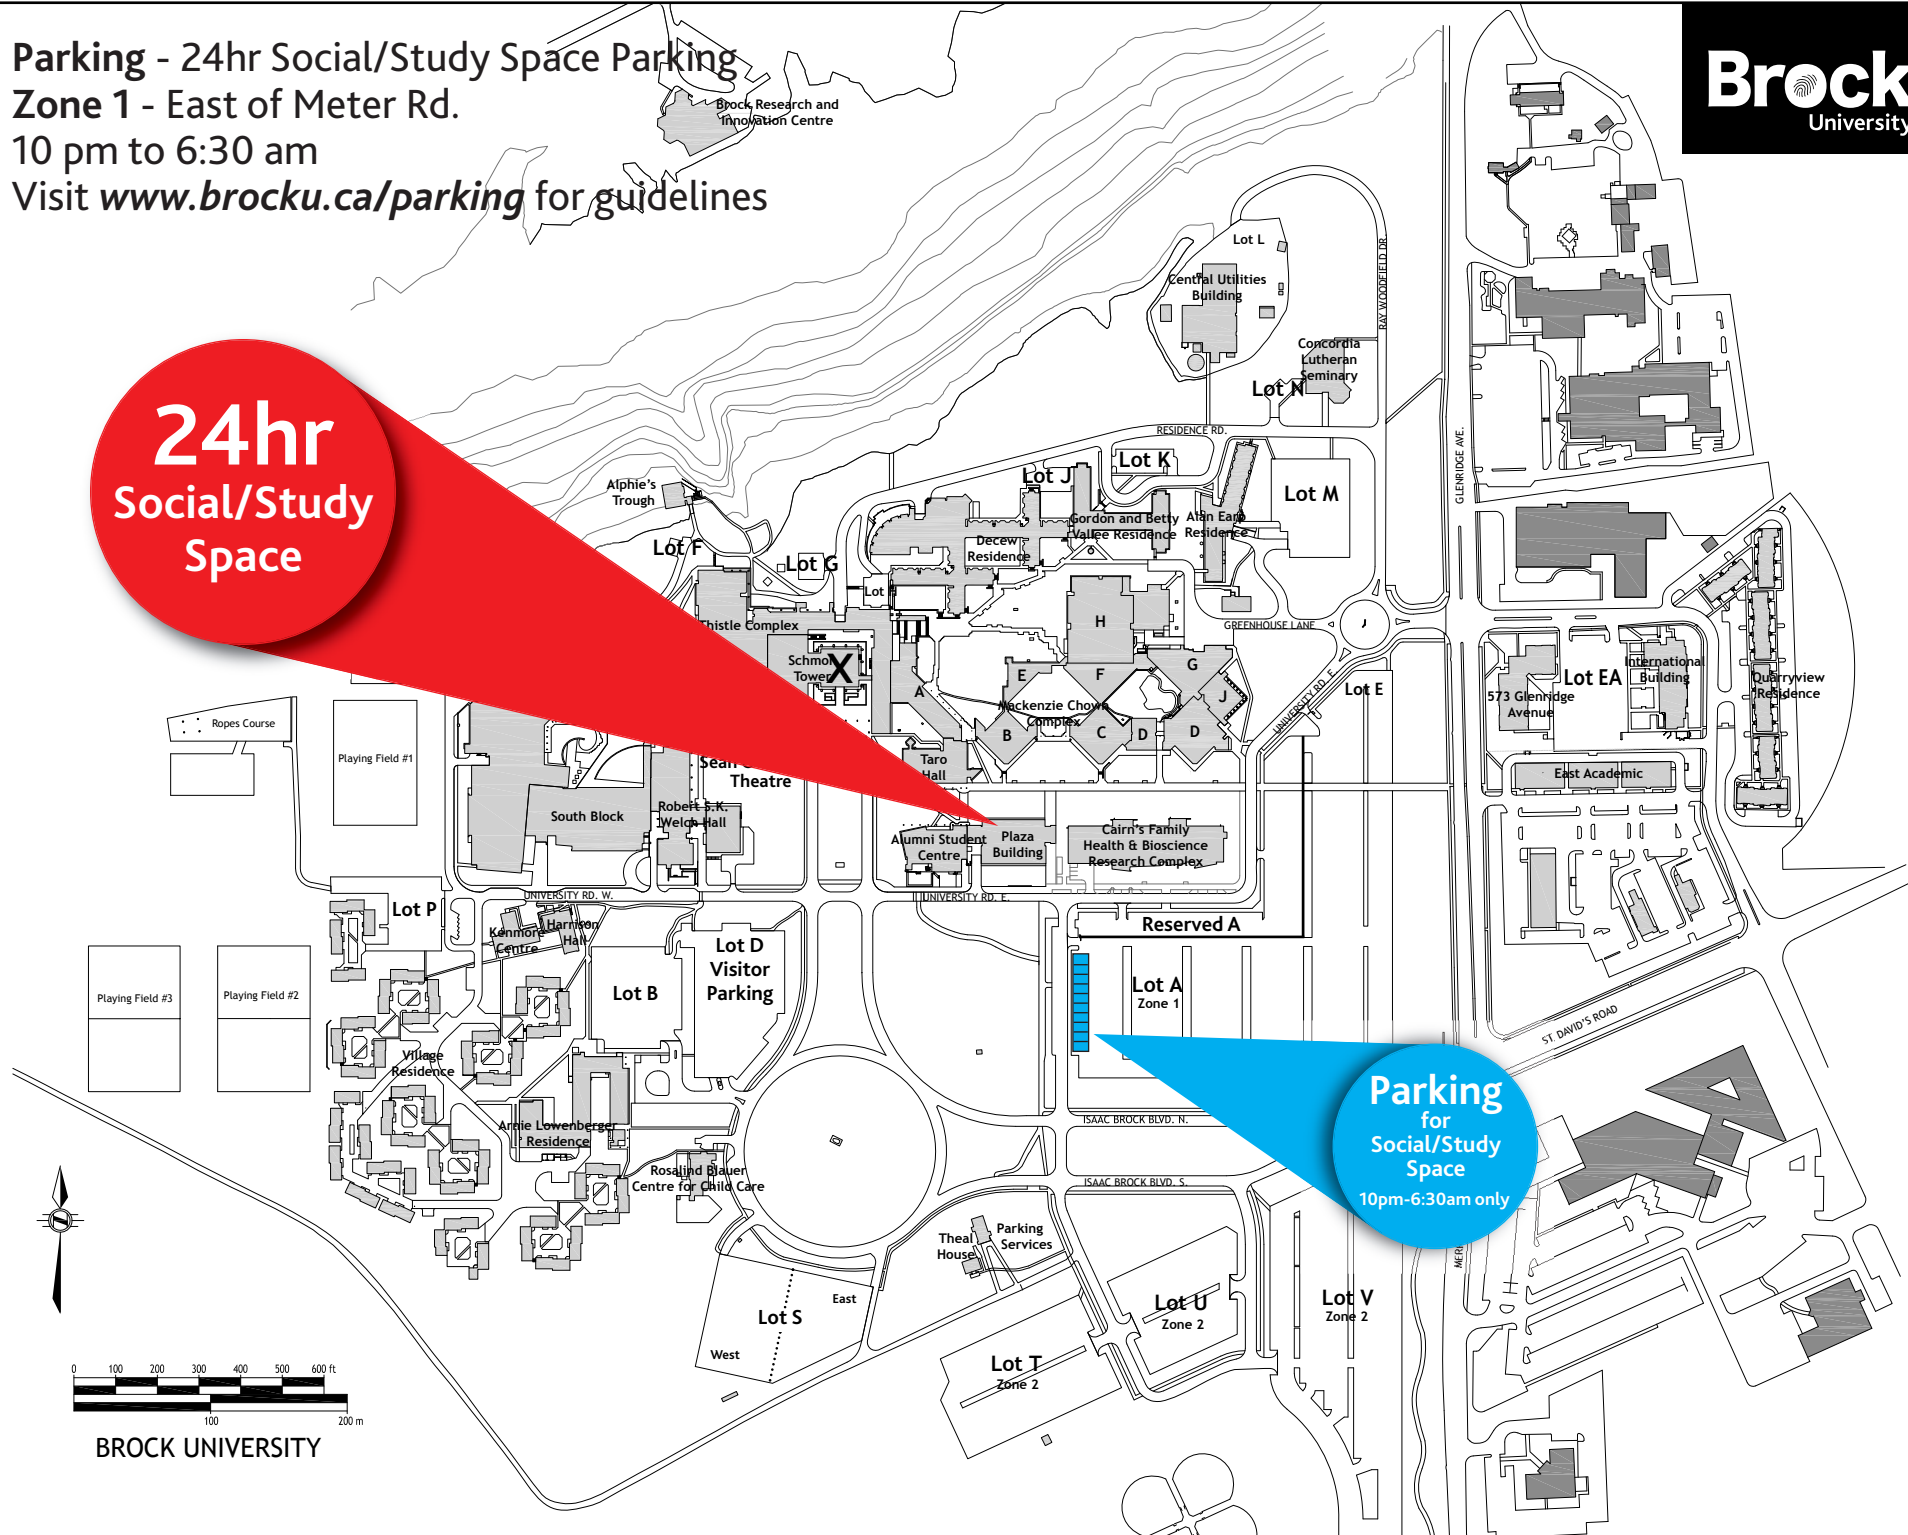

Parking - 24hr Social/Study Space Parking
Zone 1 - East of Meter Rd.
10 pm to 6:30 am
Visit www.brocku.ca/parking for guidelines

BROCK UNIVERSITY