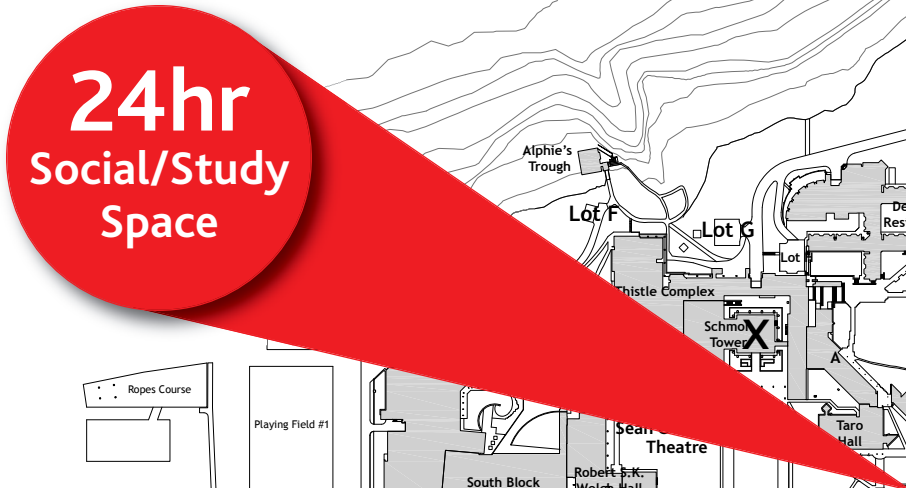

Parking - 24hr Social/Study Space Parking
Zone 1 - East of Meter Rd.
10 pm to 6:30 am
Visit www.brocku.ca/parking for guidelines

BROCK UNIVERSITY