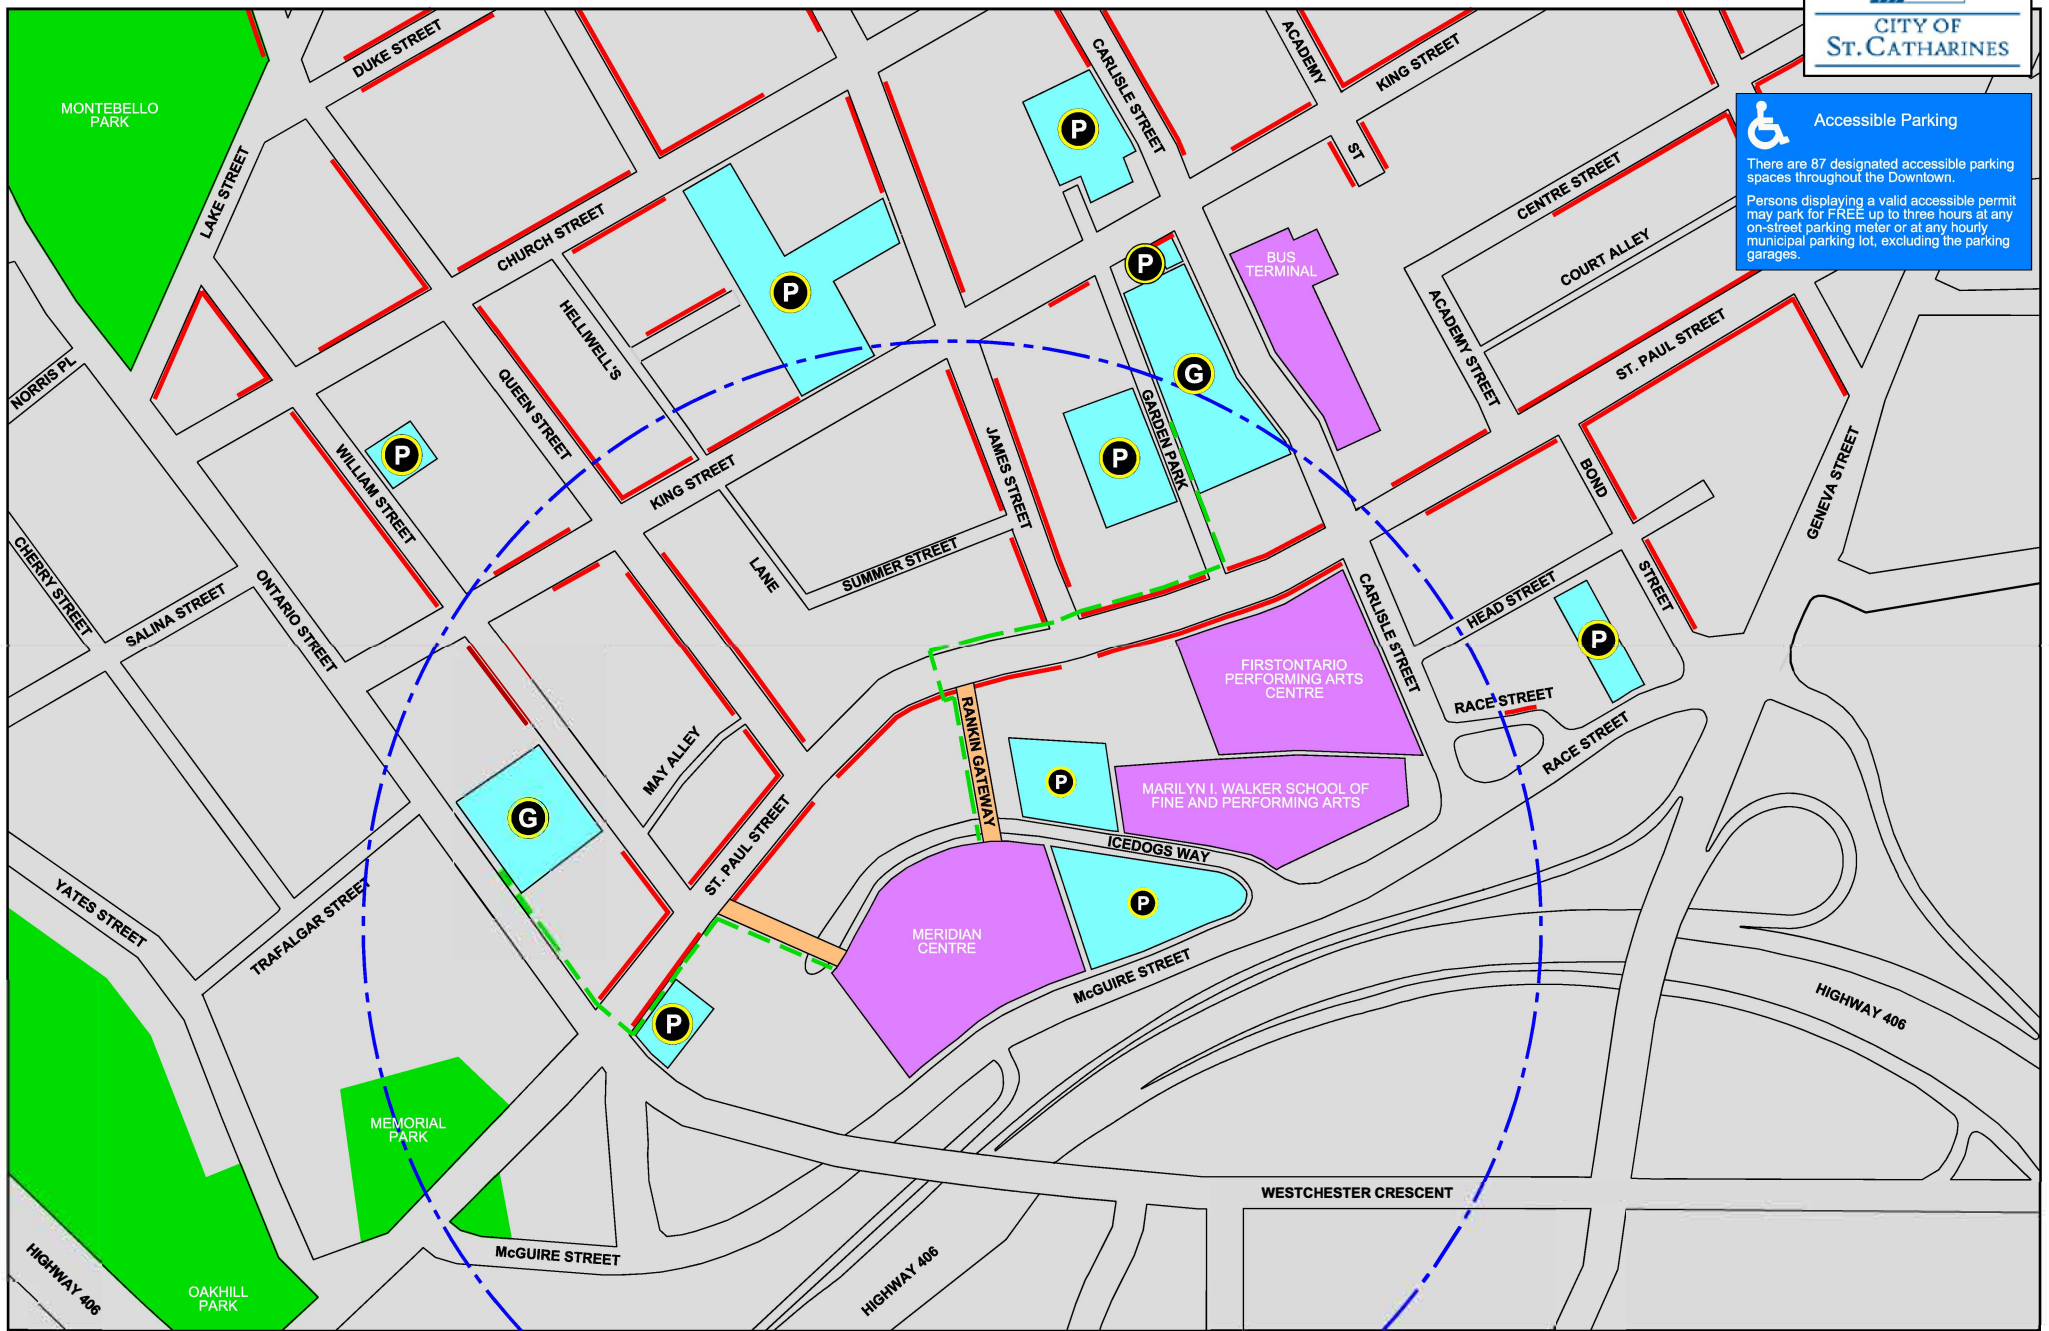

# DOWNTOWN MUNICIPAL EVENT PARKING

**Accessible Parking**

There are 87 designated accessible parking spaces throughout the Downtown.

Persons displaying a valid accessible permit may park for FREE up to three hours at any on-street parking meter or at any hourly municipal parking lot, excluding the parking garages.

-  Municipal Surface Parking Lot
-  Municipal Parking Garage (Preferred Parking)
-  On-Street Metered Parking
-  Walkway to Meridian Centre
-  5 Minute Walk from Meridian Centre
-  Route to/from Preferred Parking