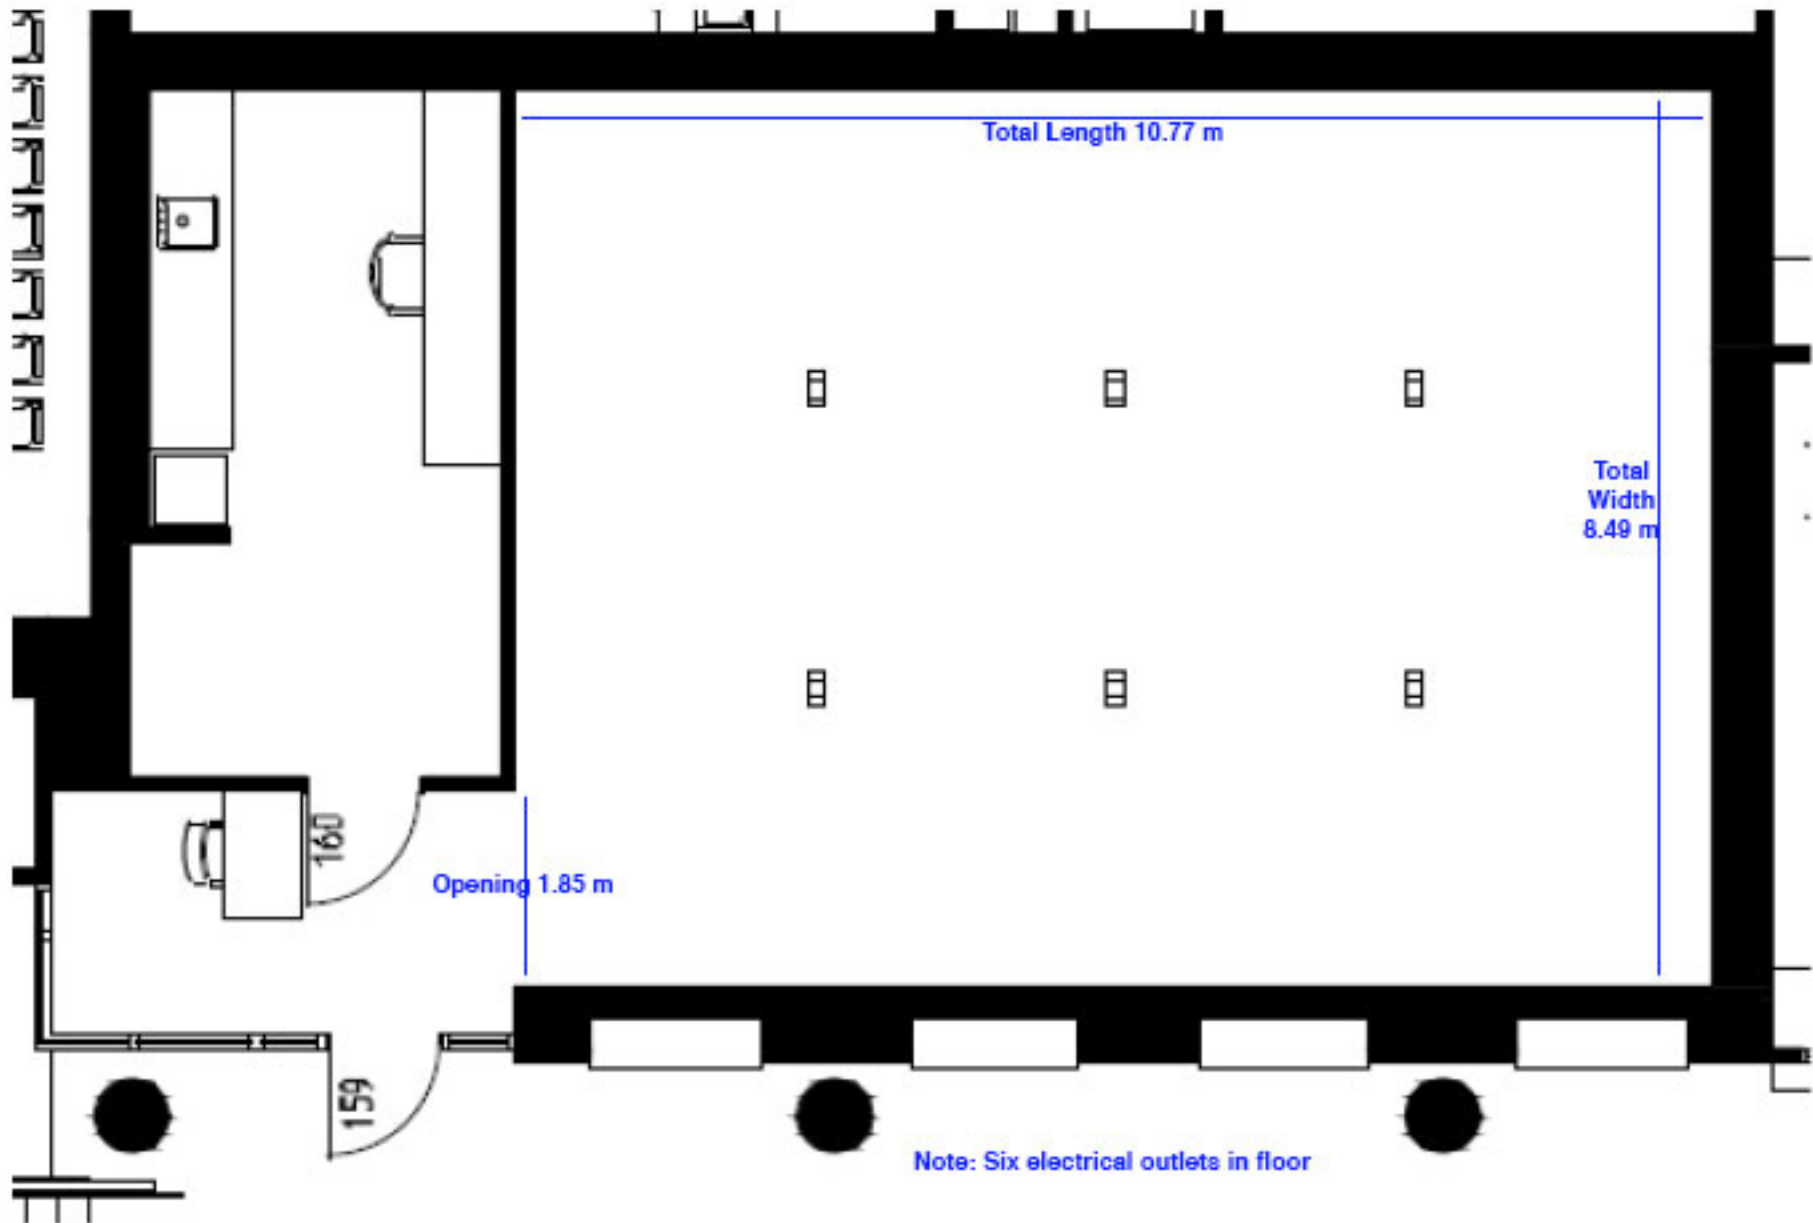

VISA Gallery, Marilyn I. Walker School of Fine and Performing Arts, Brock University

Ceiling Height: approx. 152 inches
Additional: Ceiling outlets and Unistrut tracks