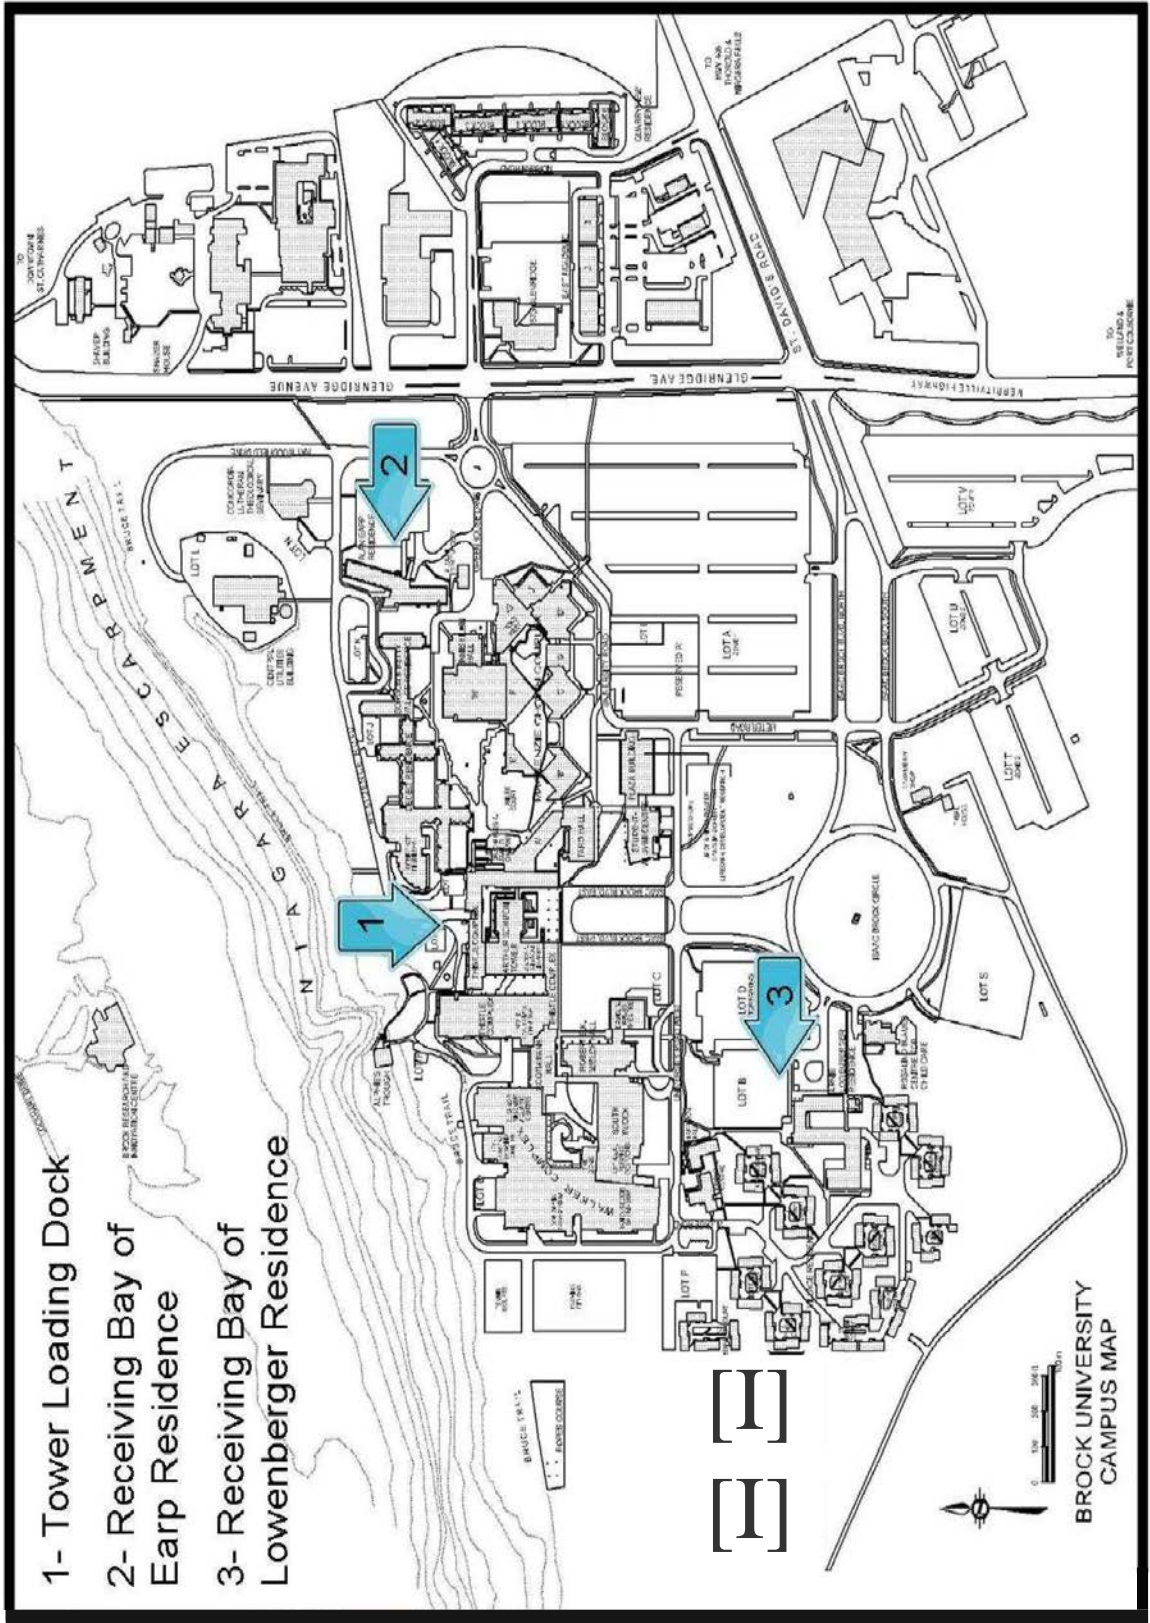

Please drop off the used bulbs in one of the following three pickup locations: Tower loading dock, the receiving bay of Earp residences or the receiving bay of Lowenberger residence. These pick up locations are marked on the map which is available below.

All bulbs should be stored in boxes

Once enough bulbs have accumulated, please contact Kayla Wilcox (kwilcox@brocku.ca) and she will arrange to have them collected

See map below

- 1- Tower Loading Dock
- 2- Receiving Bay of Earp Residence
- 3- Receiving Bay of Lowenberger Residence

BROCK UNIVERSITY
CAMPUS MAP