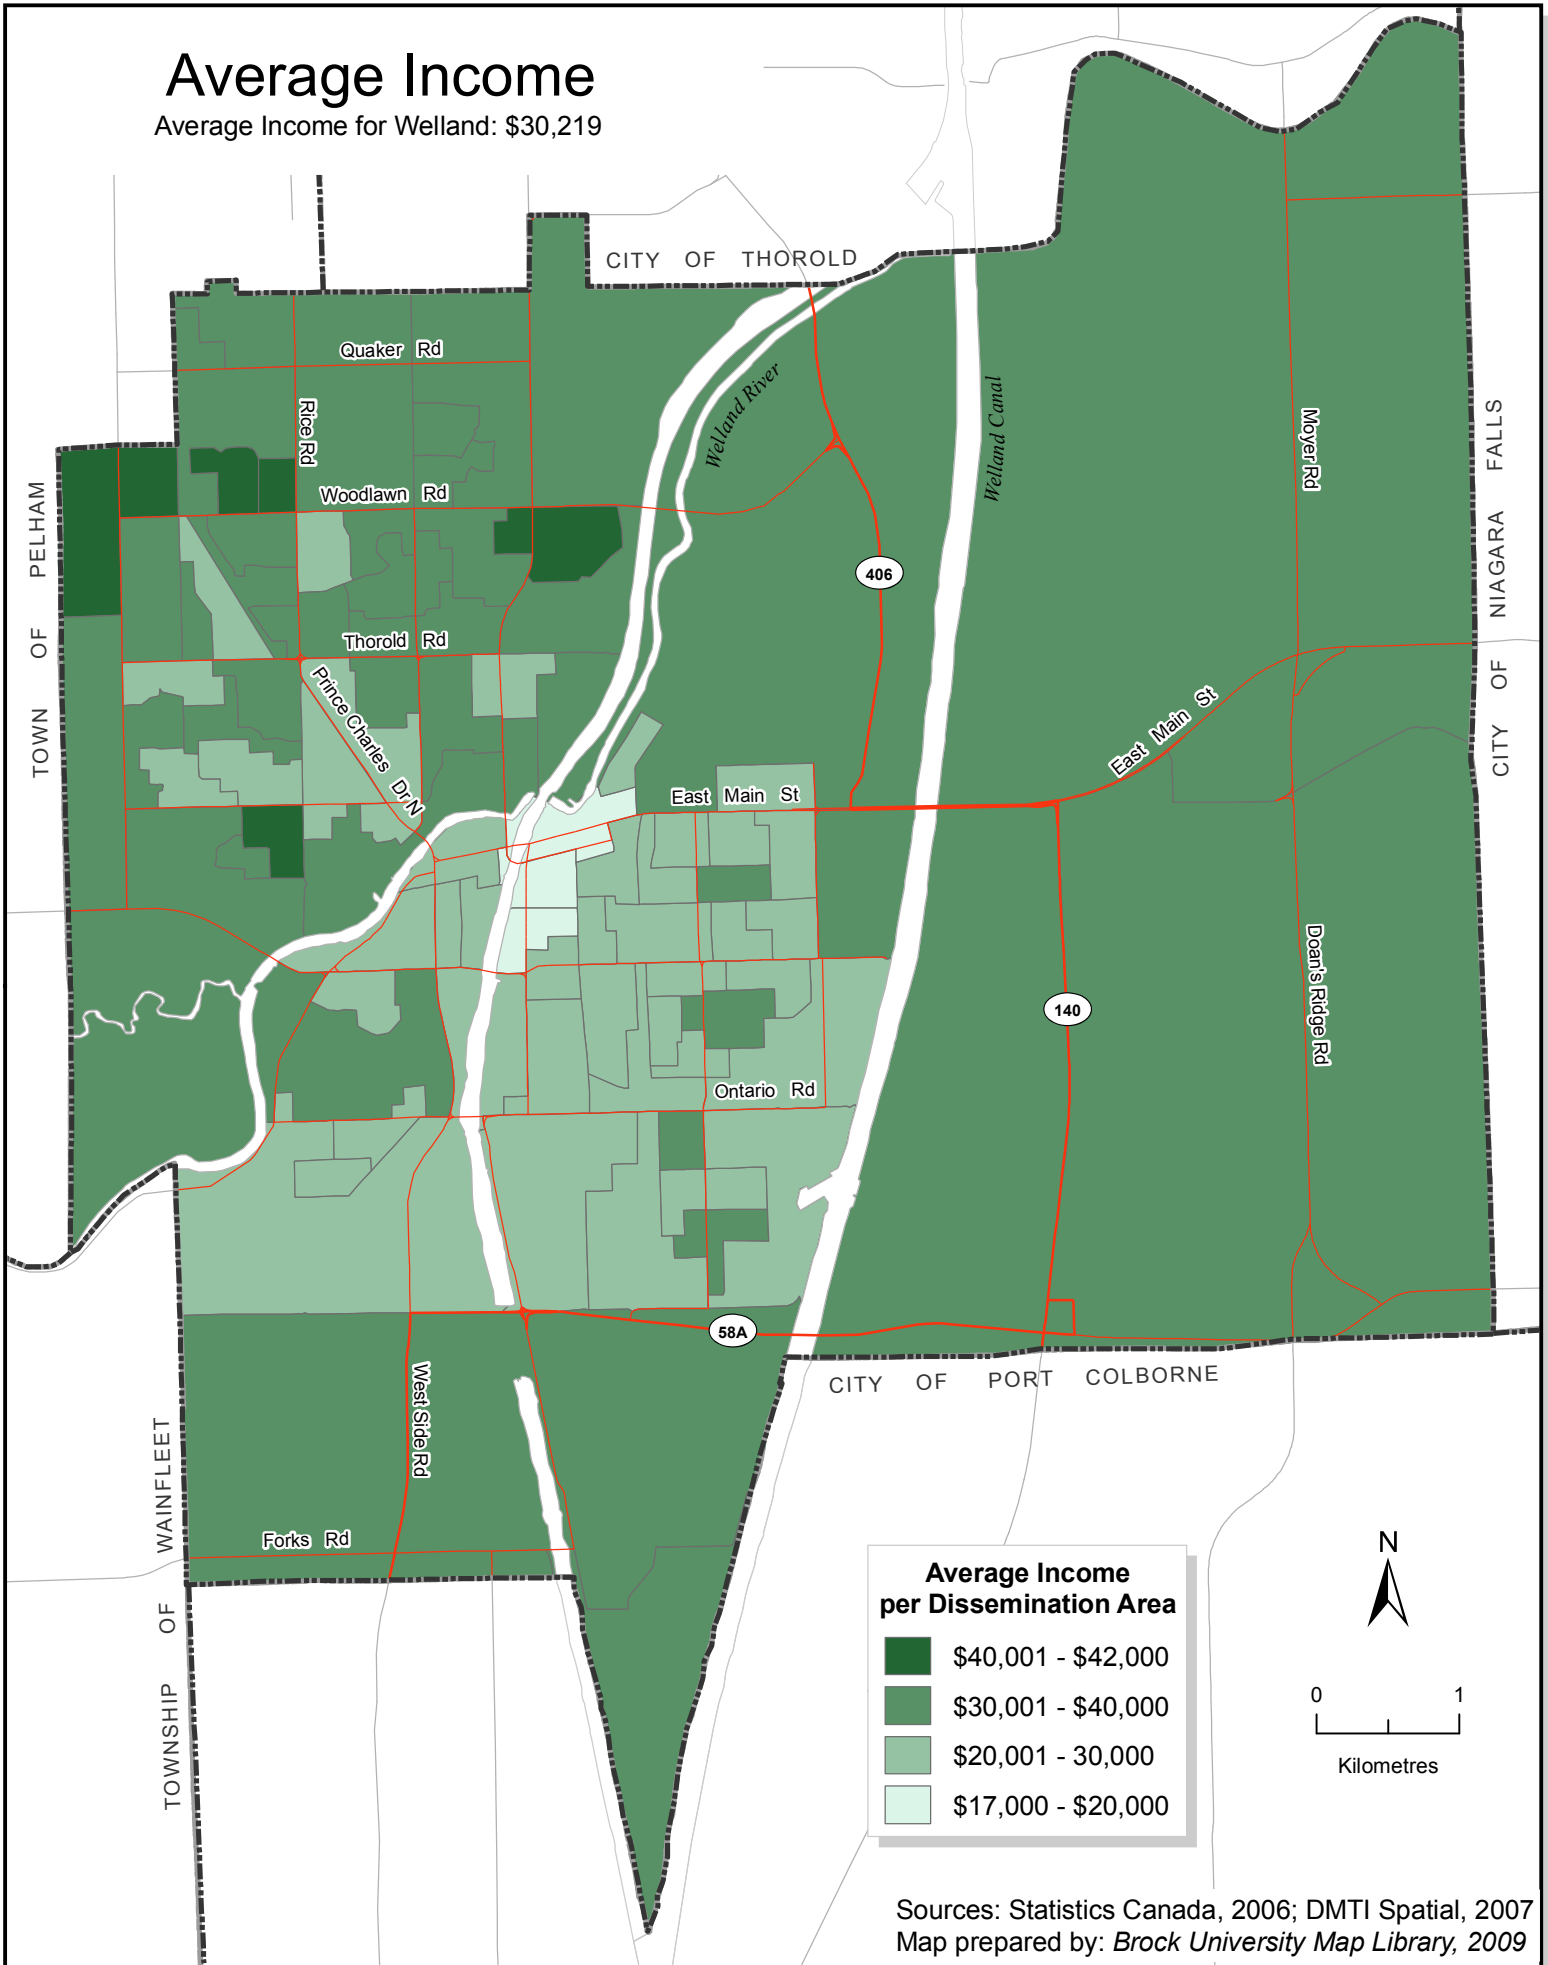

Average Income

Average Income for Welland: \$30,219

Average Income per Dissemination Area

Dark Green	\$40,001 - \$42,000
Medium-Dark Green	\$30,001 - \$40,000
Medium-Light Green	\$20,001 - 30,000
Lightest Green	\$17,000 - \$20,000

Sources: Statistics Canada, 2006; DMTI Spatial, 2007
 Map prepared by: Brock University Map Library, 2009