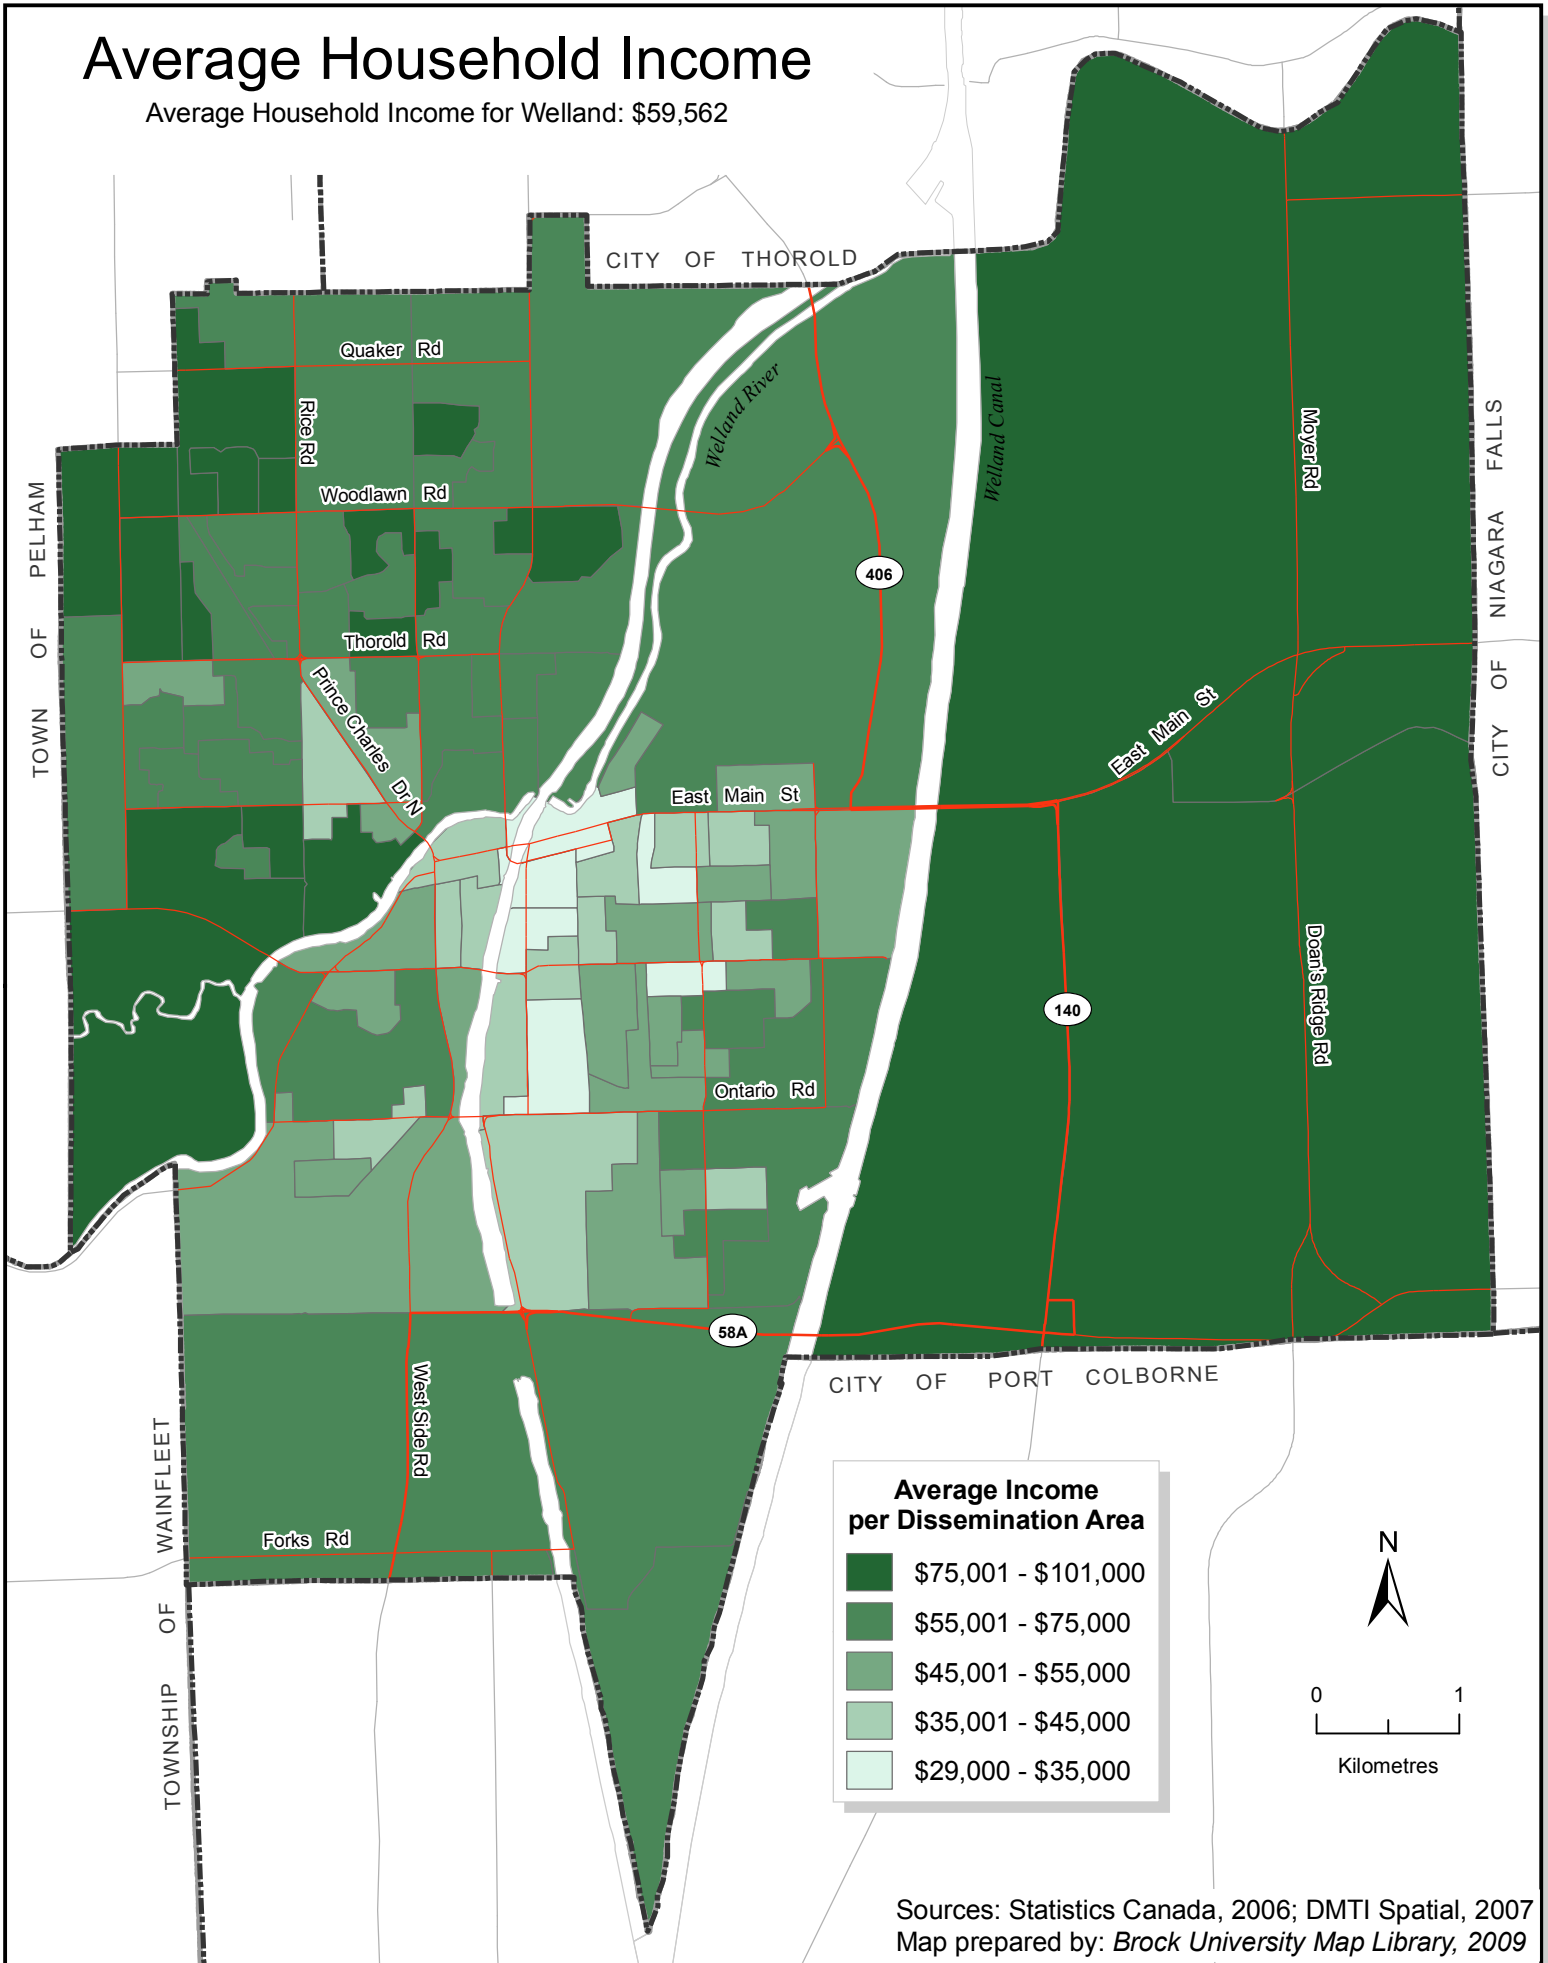

Average Household Income

Average Household Income for Welland: \$59,562

Average Income per Dissemination Area

- \$75,001 - \$101,000
- \$55,001 - \$75,000
- \$45,001 - \$55,000
- \$35,001 - \$45,000
- \$29,000 - \$35,000