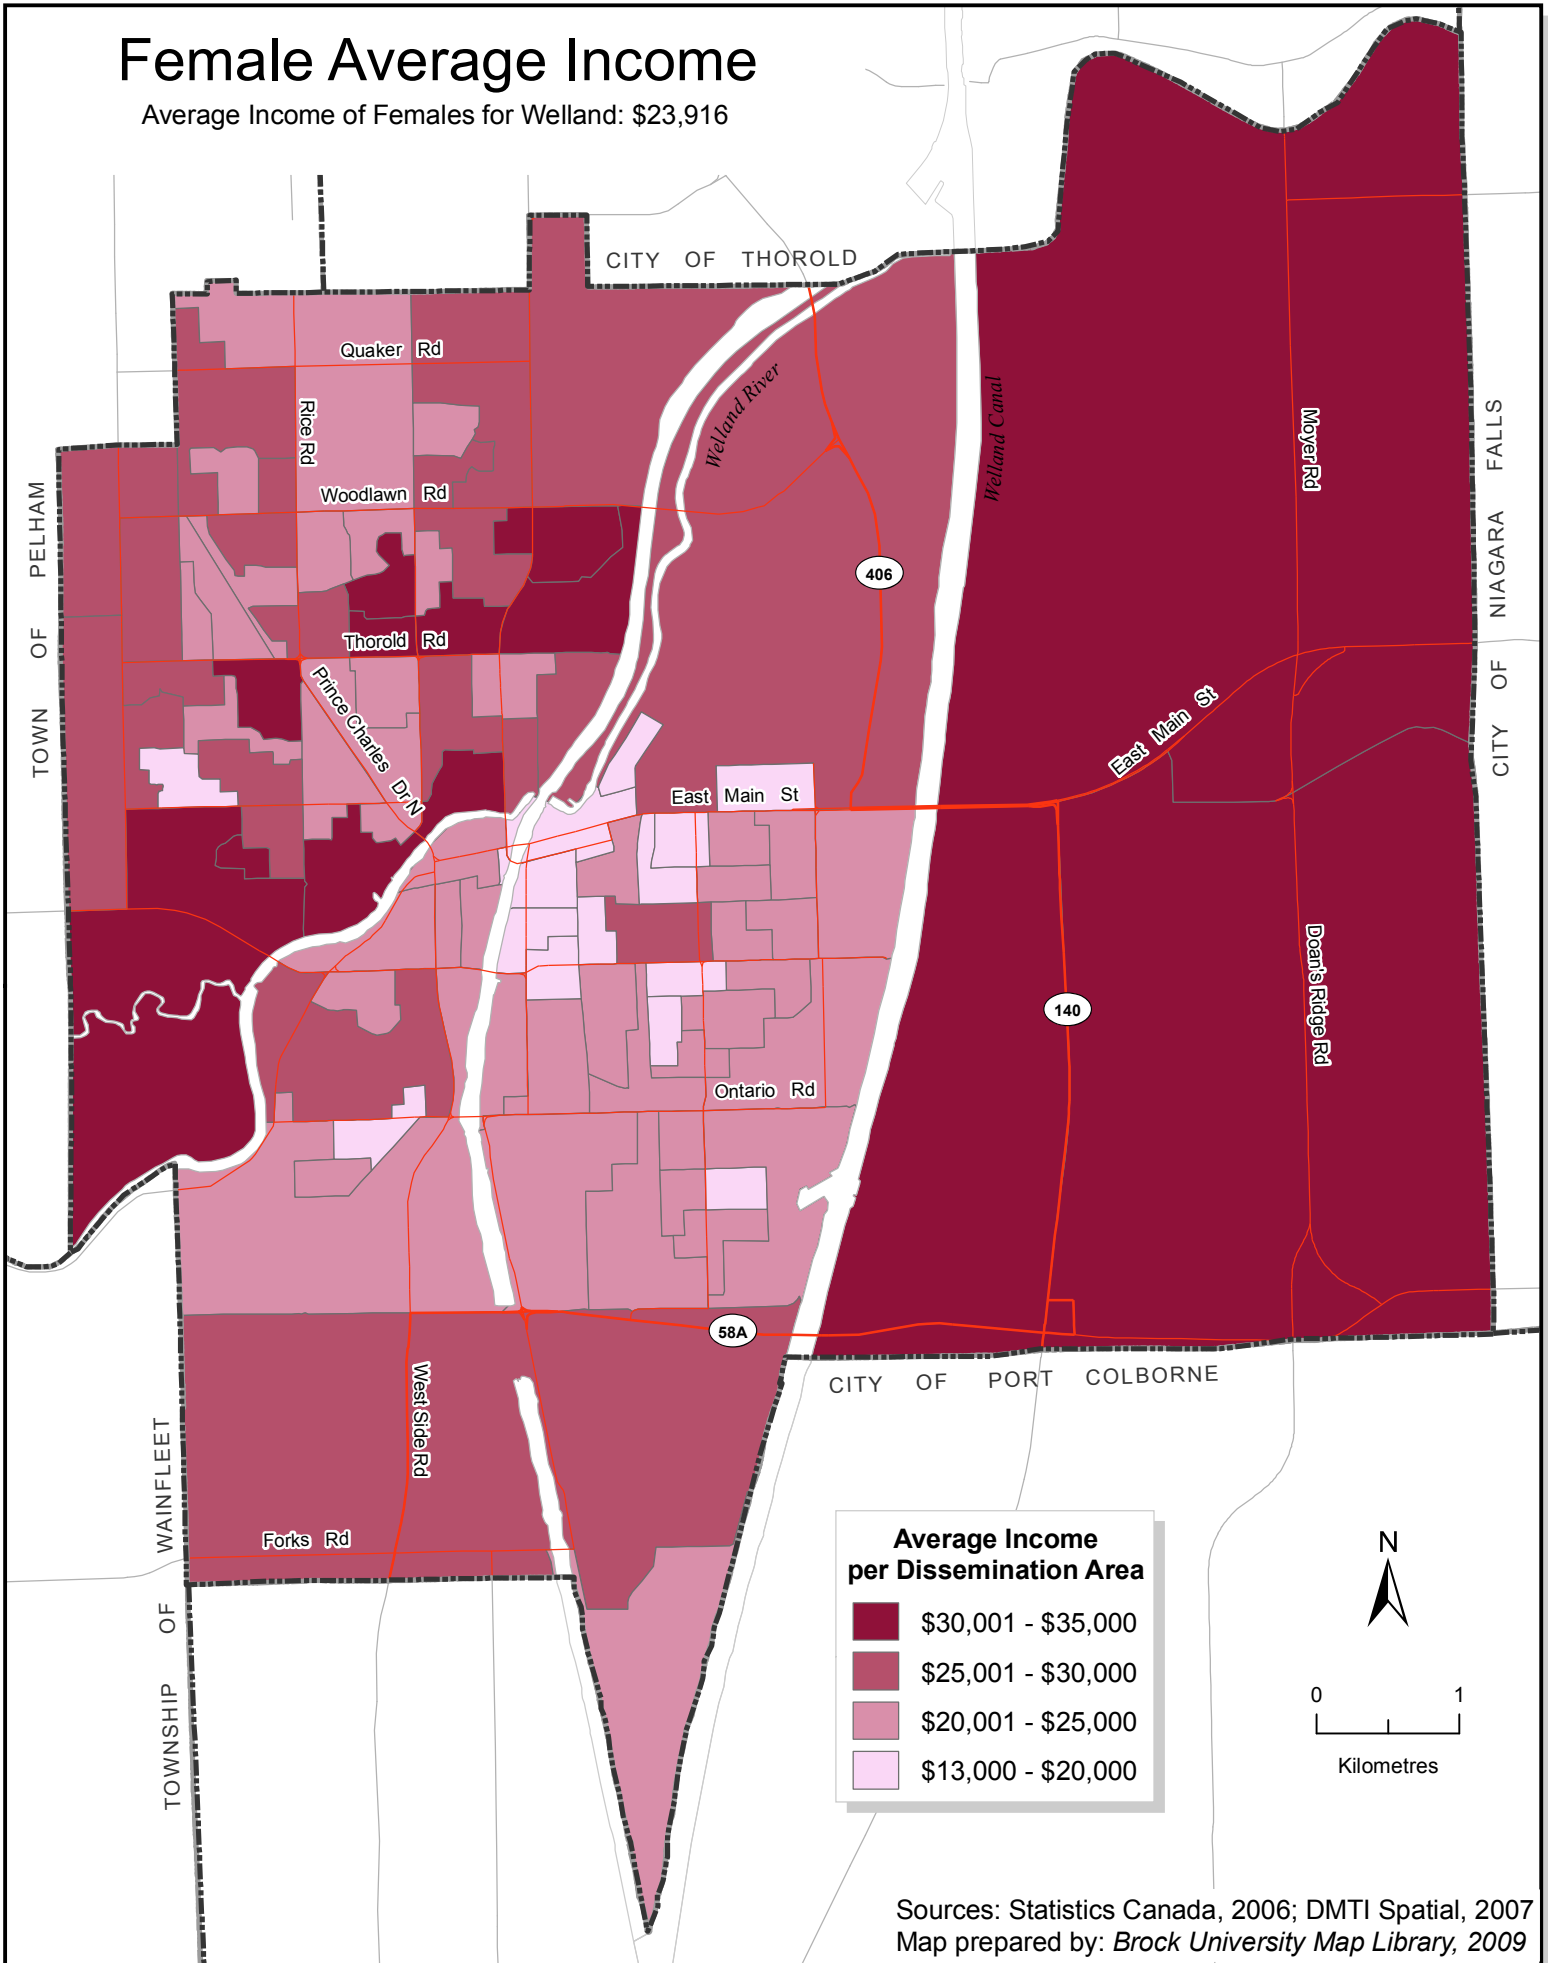

# Female Average Income

Average Income of Females for Welland: \$23,916

**Average Income per Dissemination Area**

- \$30,001 - \$35,000
- \$25,001 - \$30,000
- \$20,001 - \$25,000
- \$13,000 - \$20,000