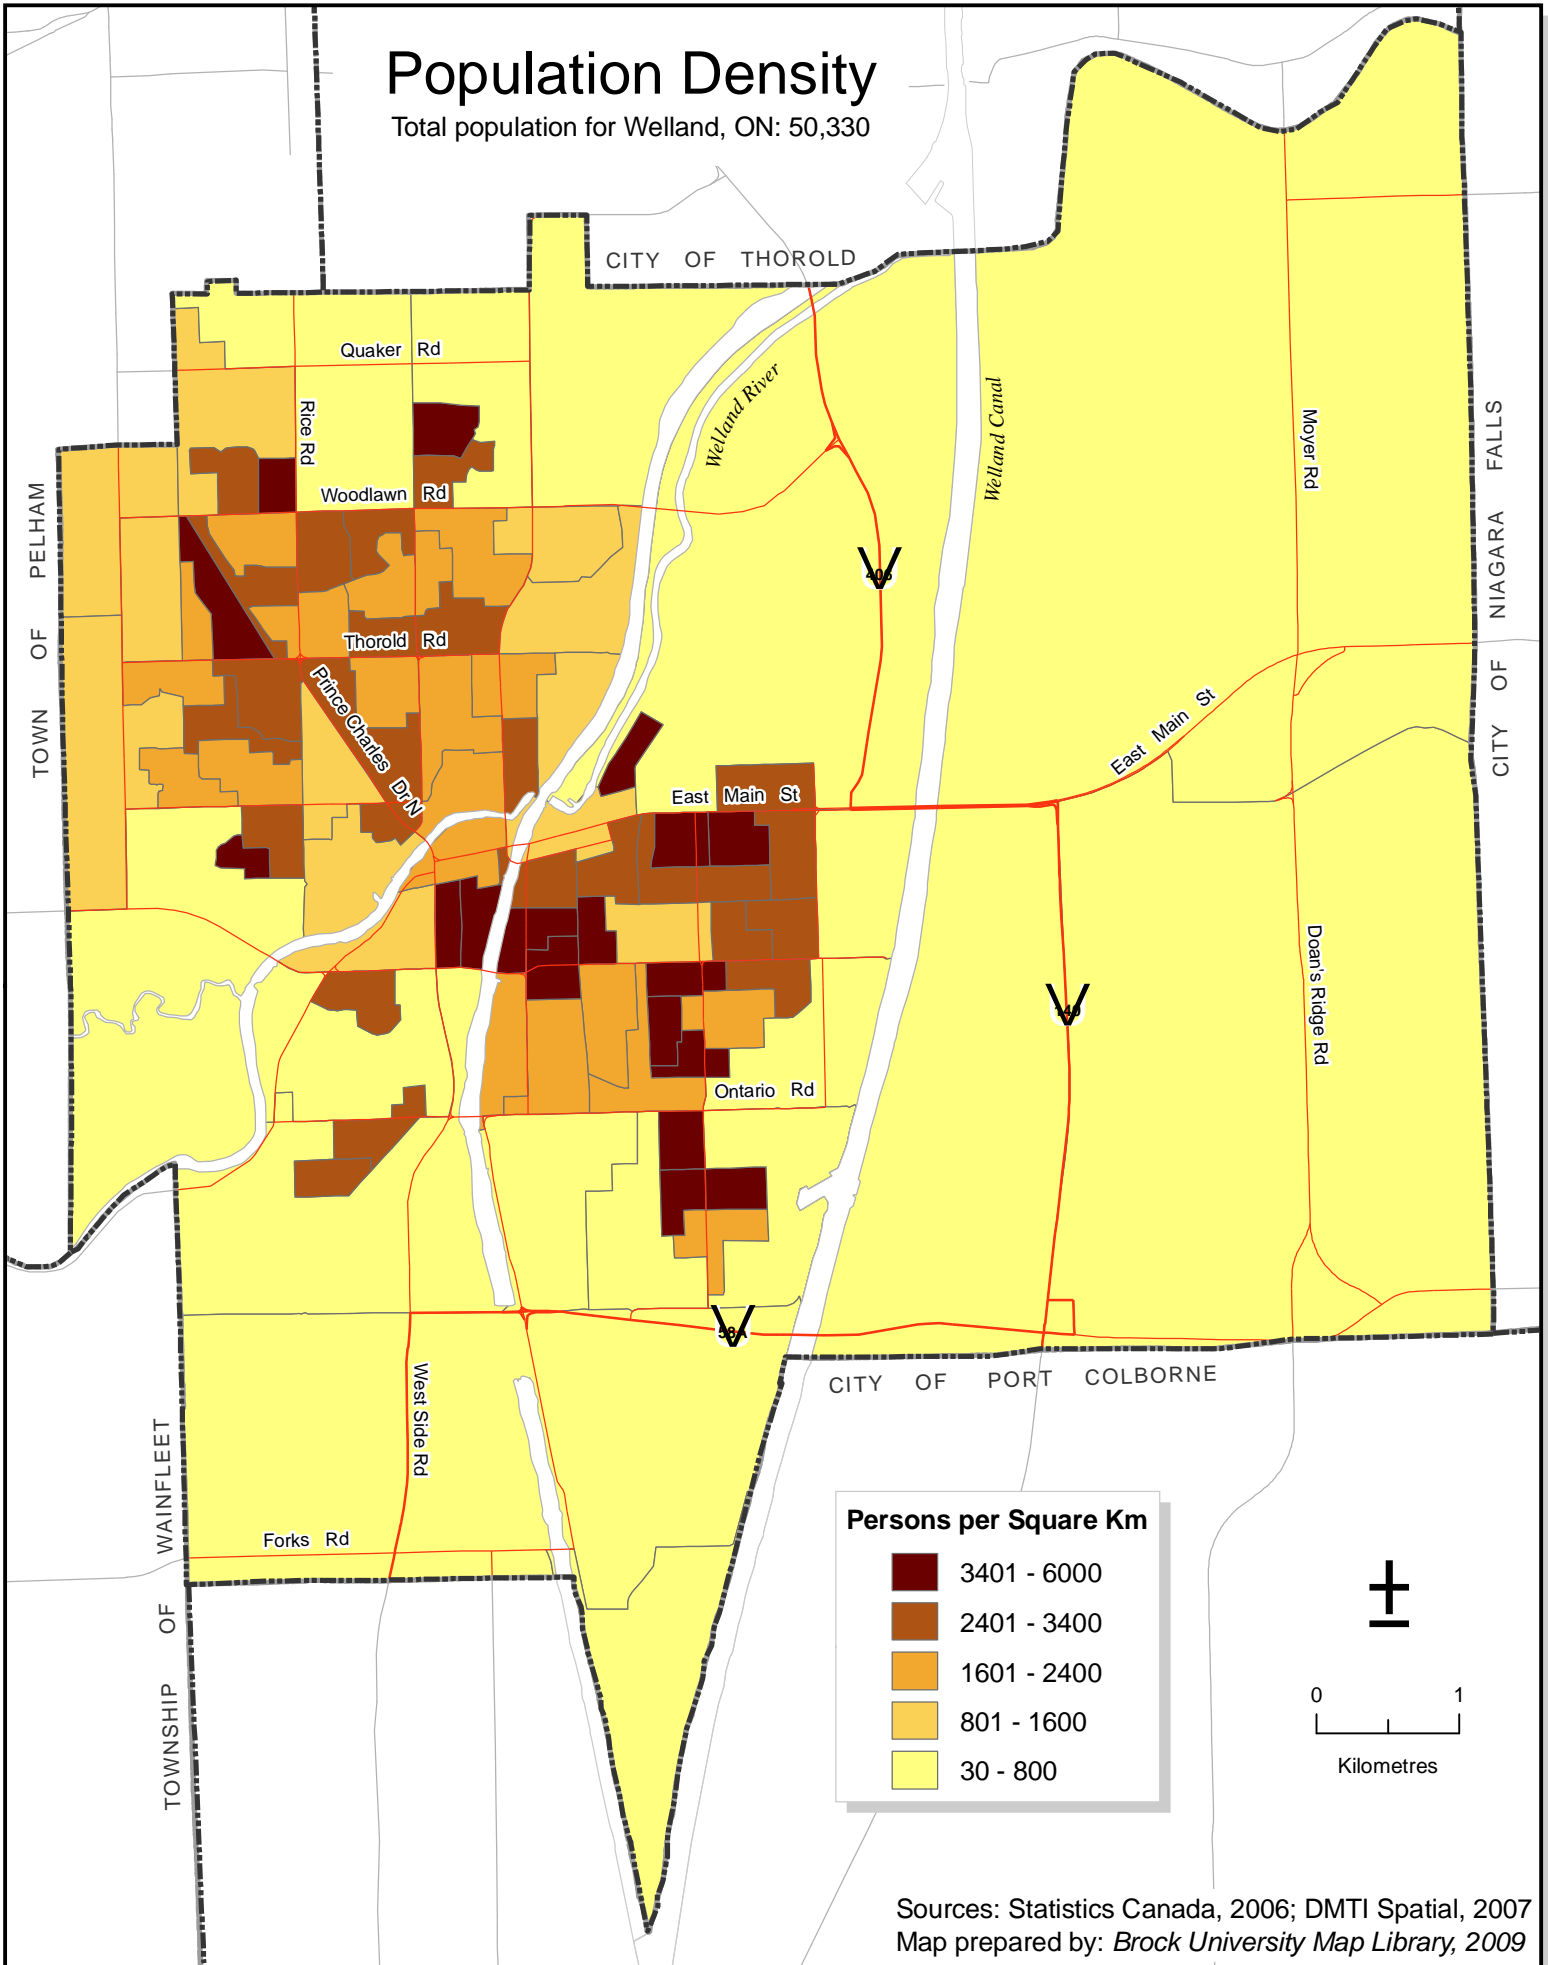

Population Density

Total population for Welland, ON: 50,330

Sources: Statistics Canada, 2006; DMTI Spatial, 2007
Map prepared by: Brock University Map Library, 2009