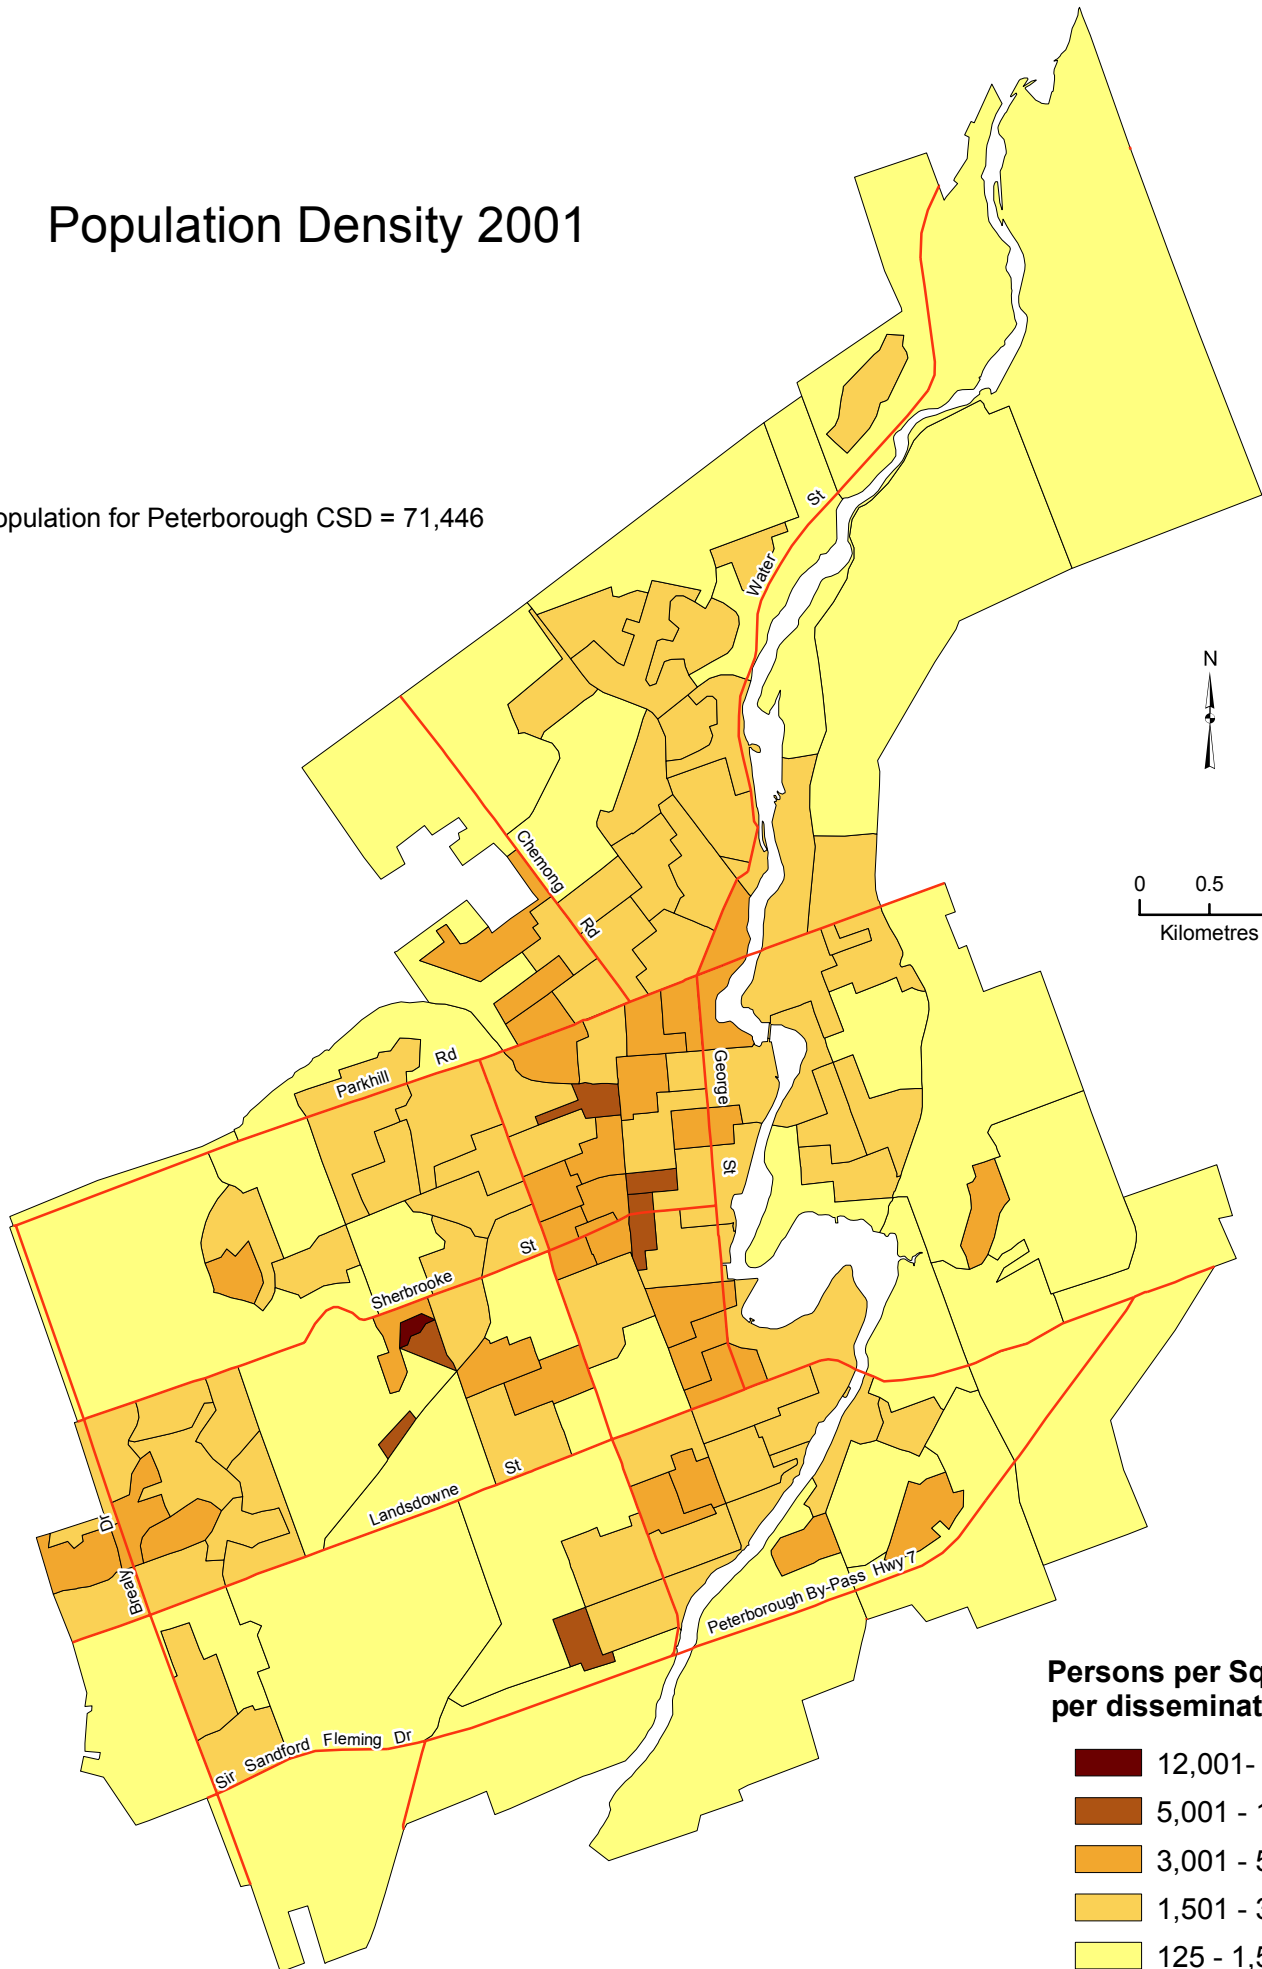

Population Density 2001

Total Population for Peterborough CSD = 71,446

**Persons per Square km
per dissemination area**

- 12,001- 19,000
- 5,001 - 12,000
- 3,001 - 5,000
- 1,501 - 3,000
- 125 - 1,500