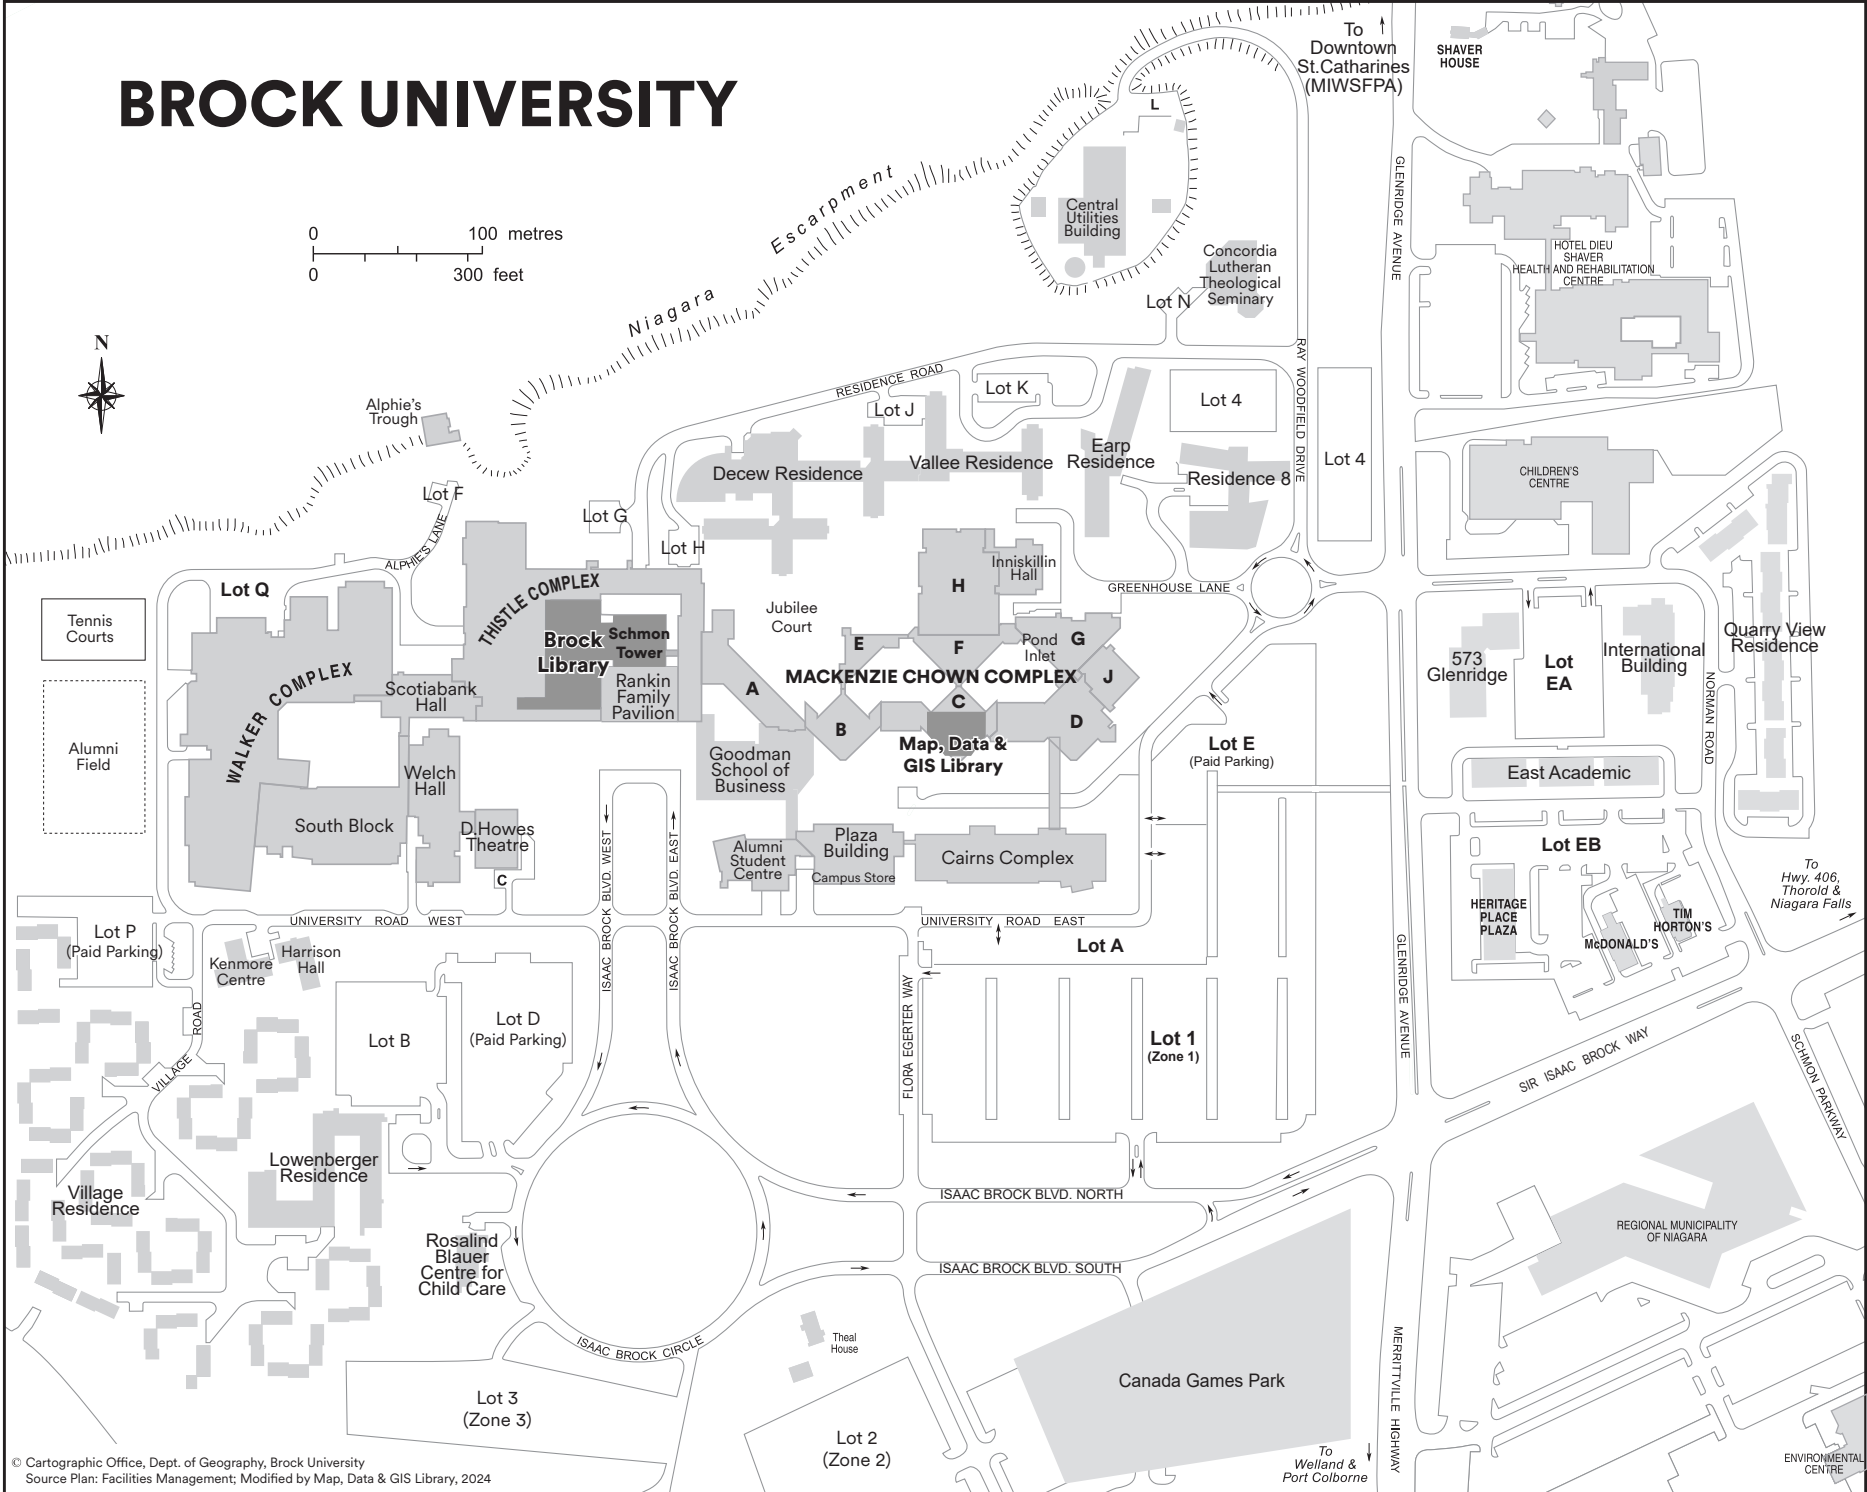

BROCK UNIVERSITY

Mackenzie Chown Complex (MC) 300 Level