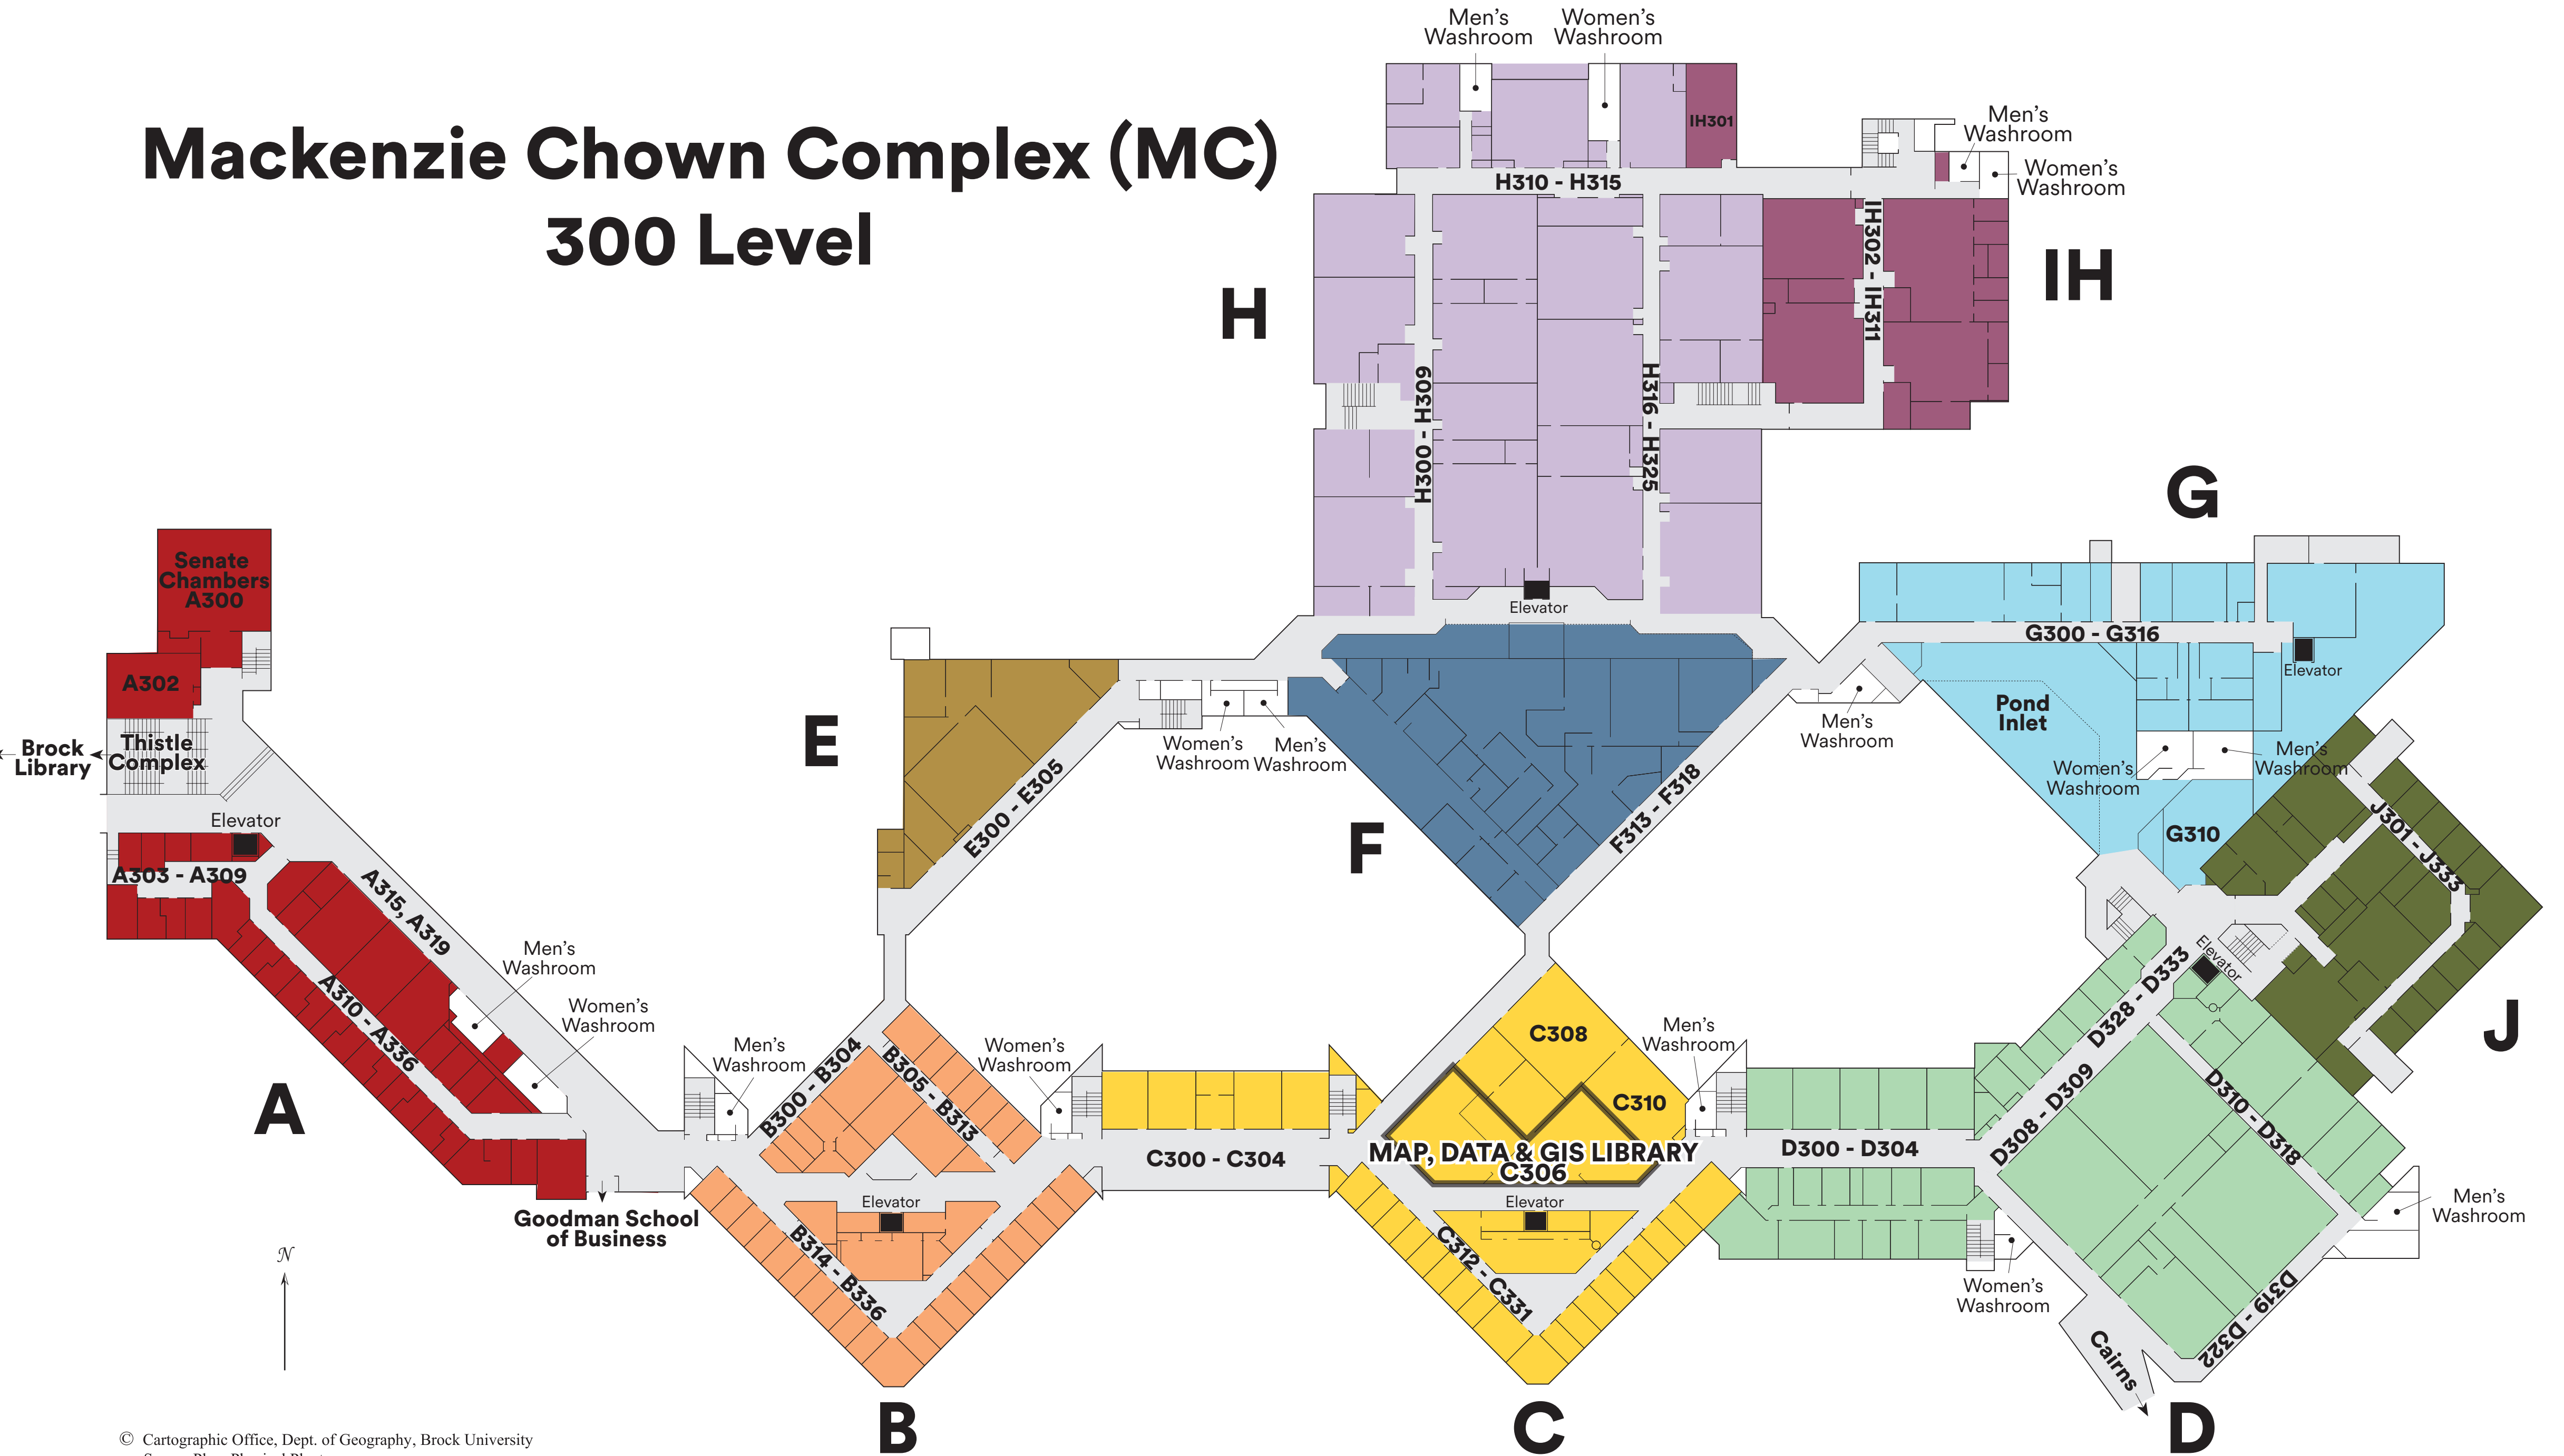

Mackenzie Chown Complex (MC) 300 Level

BROCK UNIVERSITY