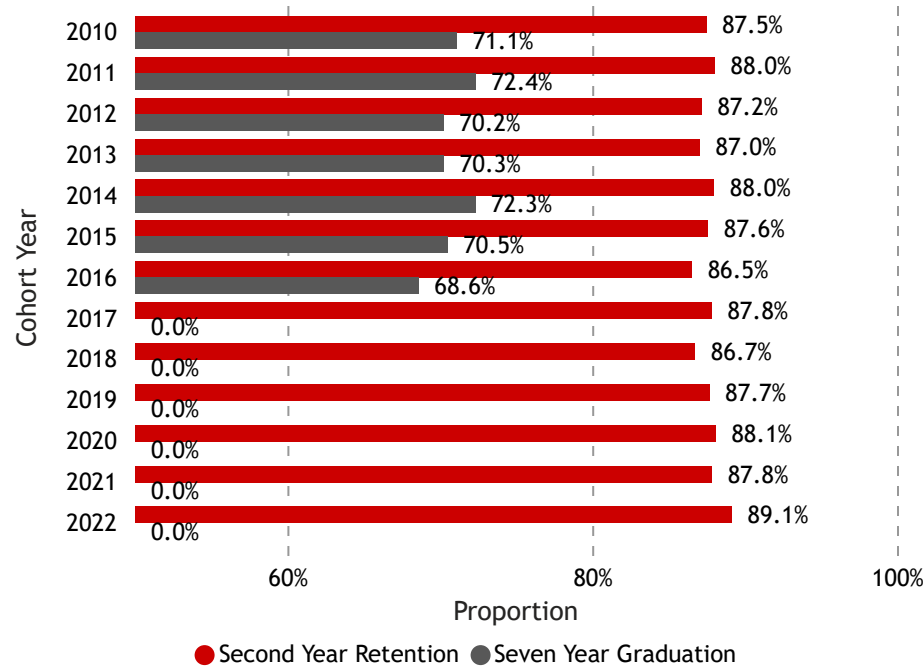

Source: Fall term MCU enrolment submission file. All credential types are included; only primary financial records are included.

Number of Domestic and International students at Brock University from 2018-2023

Top five Countries of Citizenship for international students as of November 1, 2023

Country	Number
India	750
China	464
Nigeria	231
Bangladesh	126
Iran (Islamic Republic of)	71

First to Second Year Retention and Seven Year Graduation rate of cohorts of First-time, First-year Degree-seeking Undergraduate students