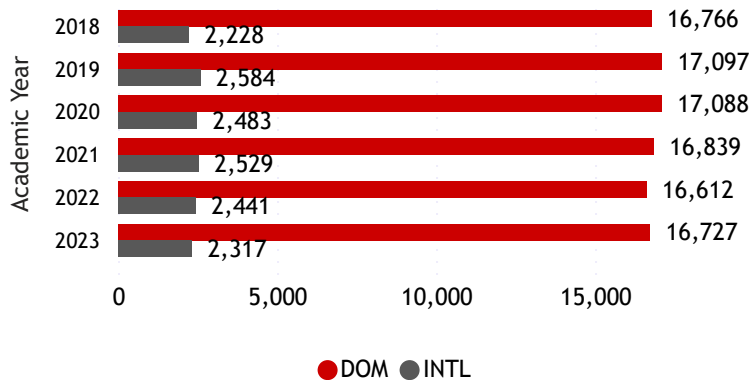

Headcount of Undergraduate and Graduate students at Brock University on November 1, 2023

Undergraduate Students	DOM	INTL	Total
Applied Health Sciences	3,741	199	3,940
Education	1,701	26	1,727
Goodman School of Business	1,977	412	2,389
Humanities	1,820	59	1,879
Mathematics and Sciences	1,844	442	2,286
No Faculty	110	1	111
Social Sciences	4,396	560	4,956
Total	15,589	1,699	17,288

Source: Fall term MCU enrolment submission file. All credential types are included; only primary financial records are included.

Number of Domestic and International students at Brock University from 2018-2023