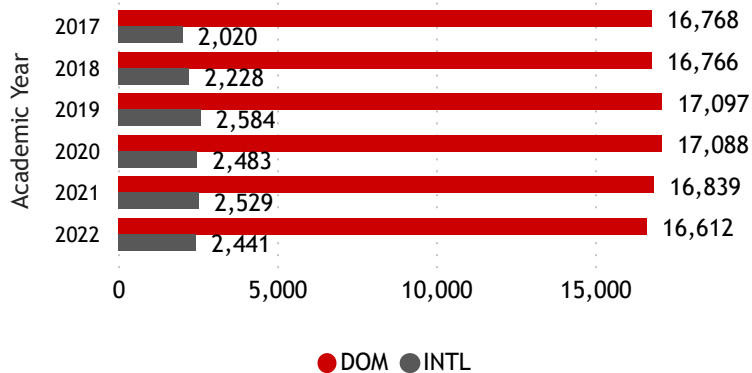

Brock Facts 2022

Headcount of Undergraduate and Graduate students at Brock University on November 1, 2022

Undergraduate Students	DOM	INTL	Total
Applied Health Sciences	3,882	185	4,067
Education	1,538	15	1,553
Goodman School of Business	2,099	478	2,577
Humanities	1,825	83	1,908
Mathematics and Sciences	1,813	421	2,234
No Faculty	104	2	106
Social Sciences	4,272	613	4,885
Total	15,533	1,797	17,330

Graduate Students	DOM	INTL	Total
Applied Health Sciences	293	22	315
Education	138	33	171
Goodman School of Business	113	418	531
Humanities	42	18	60
Mathematics and Sciences	99	84	183
Social Sciences	394	69	463
Total	1,079	644	1,723

Source: Fall term MCU enrolment submission file. All credential types are included; only primary financial records are included.

Number of domestic and international students at Brock University from 2017-2022