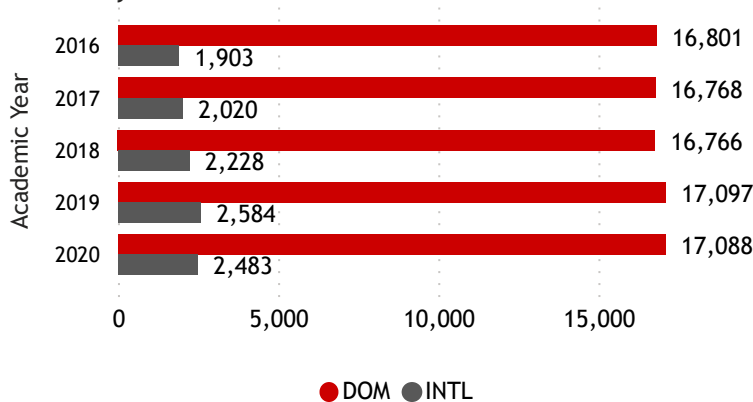

Brock Facts 2020

Headcount of Undergraduate and Graduate students at Brock University on November 1, 2020

Undergraduate Students	DOM	INTL	Total
Applied Health Sciences	3,915	159	4,074
Education	1,576	6	1,582
Goodman School of Business	2,185	585	2,770
Humanities	1,741	78	1,819
Mathematics and Science	1,866	414	2,280
No Faculty	97	2	99
Social Sciences	4,465	593	5,058
Total	15,845	1,837	17,682

Graduate Students	DOM	INTL	Total
Applied Health Sciences	322	16	338
Education	201	47	248
Goodman School of Business	119	470	589
Humanities	57	9	66
Mathematics and Science	103	60	163
Social Sciences	441	44	485
Total	1,243	646	1,889

Source: Fall term MCU enrolment submission file. All credential types are included; only primary financial records are included.

Number of domestic and international students at Brock University from 2016-2020