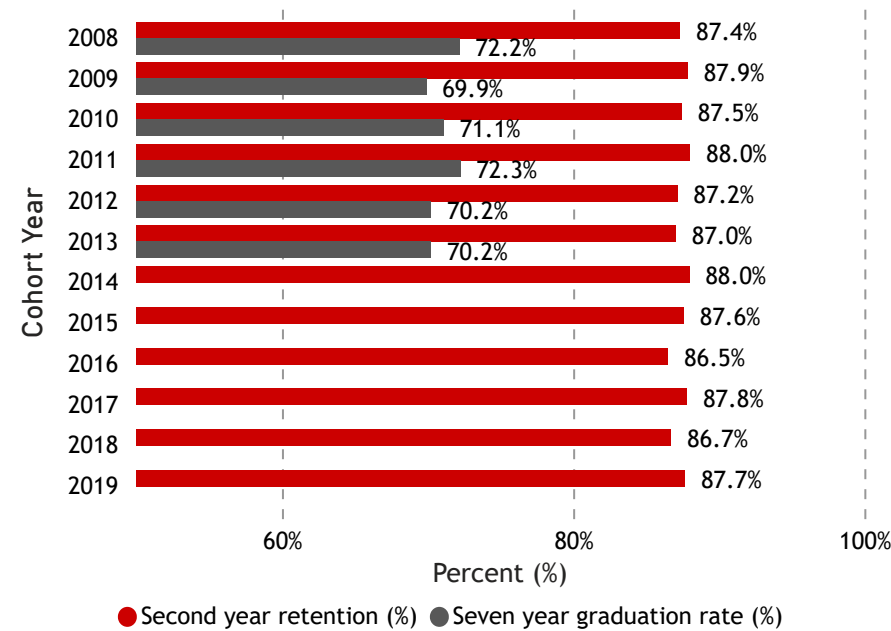

Source: Fall term MCU enrolment submission file. All credential types are included; only primary financial records are included.

Number of domestic and international students at Brock University from 2016-2020

Top five countries of citizenship for international students as of November 1, 2020

China	India	Nigeria	Bangladesh	Iran (Islamic Republic of)
977	568	184	93	49

First to second year retention and seven year graduation rate of cohorts of first-time, first-year degree-seeking Undergraduate students