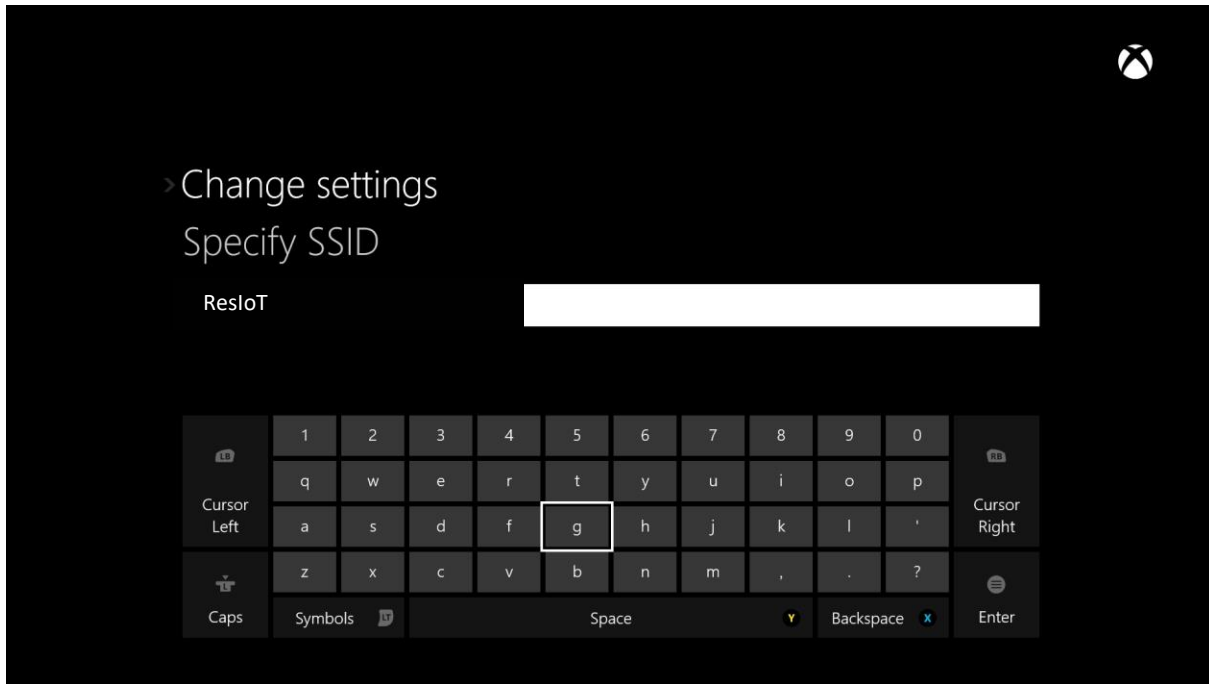

- Specify **ResloT** as the SSID