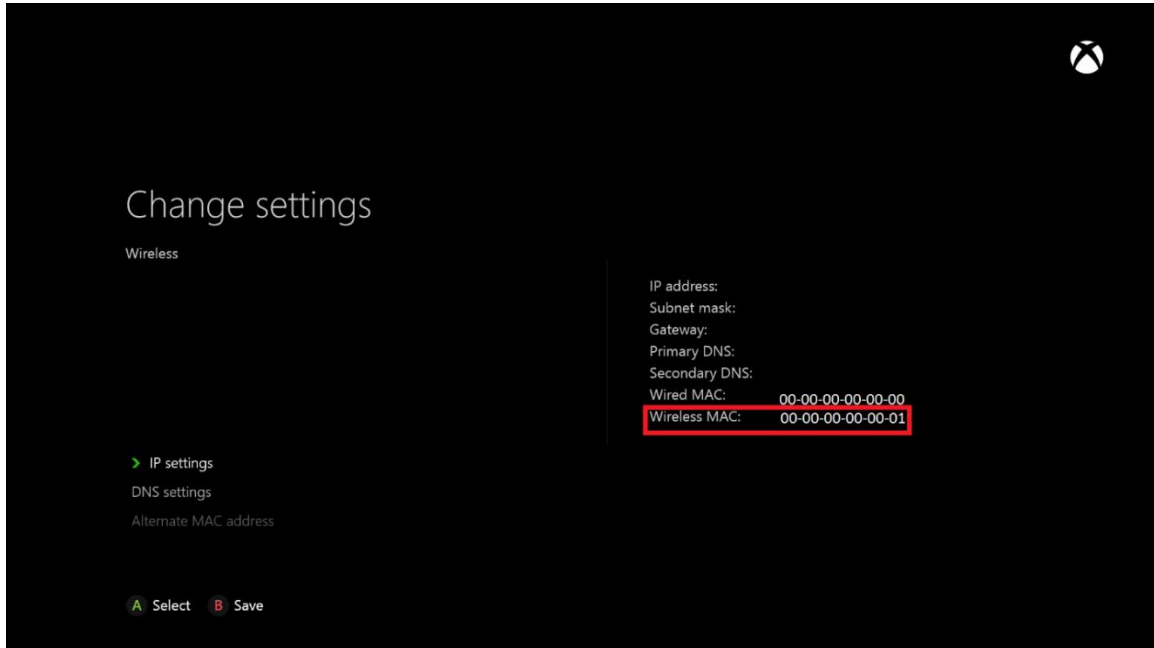

- Go to **Advanced** setting ->Find the Wireless MAC Address

To continue you will need to register your MAC address. The link to the self serve form is available on our Residence Technology page: <https://brocku.ca/information-technology/info/residence-technology/>