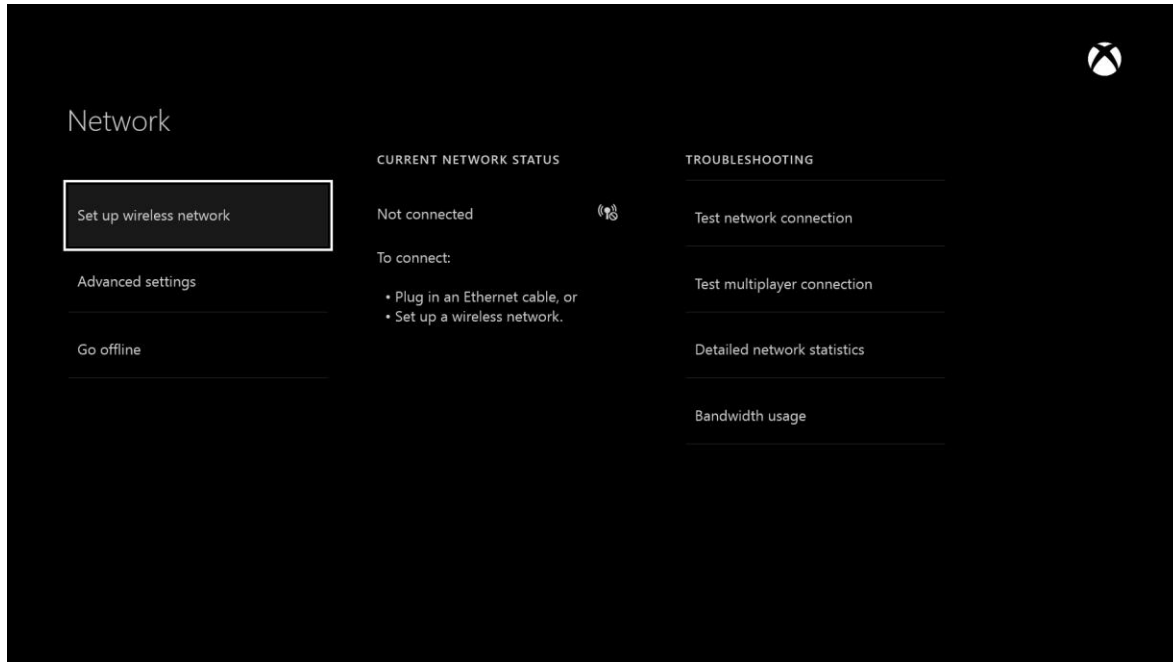

## Xbox One Gaming Console Setup

In order to register your game console for use on Brock's wireless network, you need to determine its MAC address. These instructions will explain how.

- Go to **settings**

- Network

- Go to **Advanced** setting ->Find the Wireless MAC Address

To continue you will need to register your MAC address. The link to the self serve form is available on our Residence Technology page: <https://brocku.ca/information-technology/info/residence-technology/>

- Go to **Setting up your wireless connection**
- Select **Settings ->Network -> Setup wireless network**

- Add wireless network **ResloT**

- Specify **ResloT** as the SSID

- You will now be connected to **ResloT**