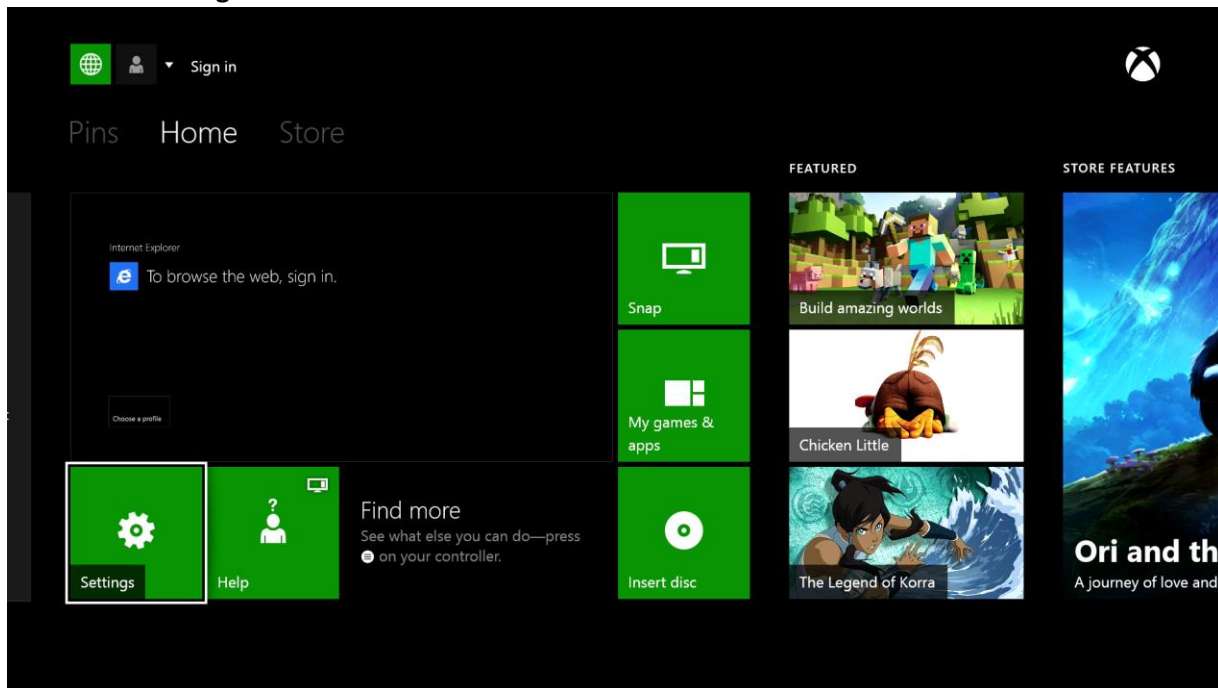

## Xbox One Gaming Console Setup

In order to register your game console for use on Brock's wireless network, you need to determine its MAC address. These instructions will explain how.

- Go to **settings**