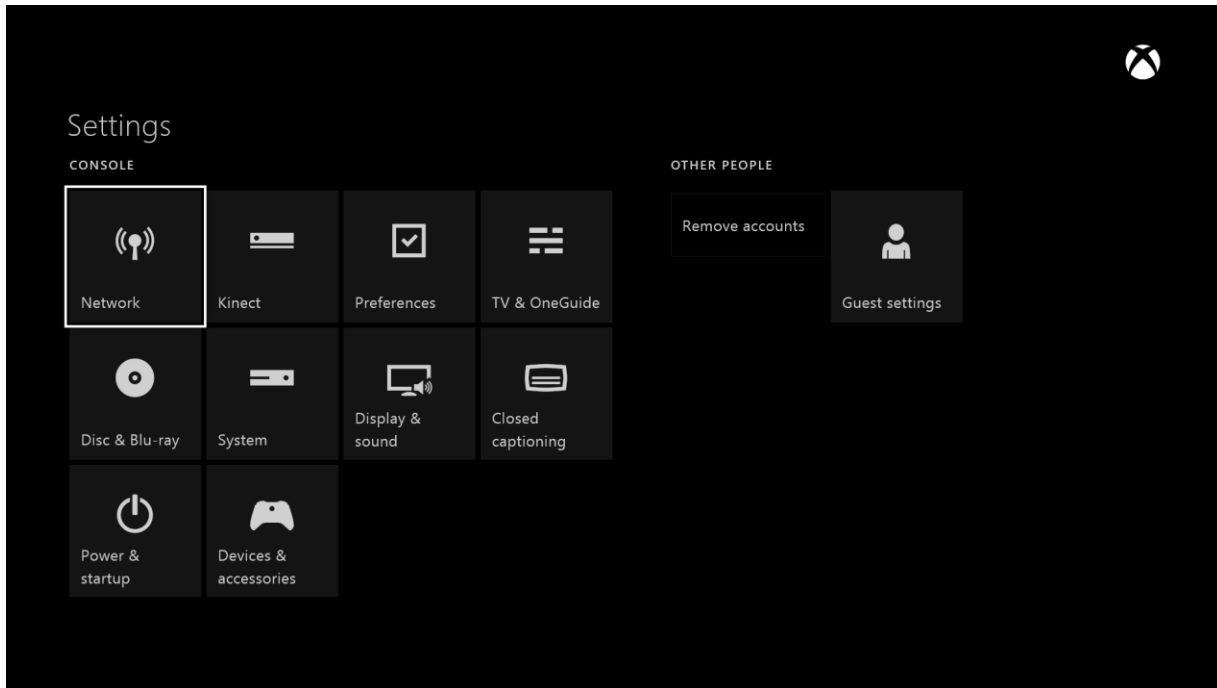

## Xbox One Gaming Console Setup

In order to register your game console for use on Brock's wireless network, you need to determine its MAC address. These instructions will explain how.

- Go to **settings**

- Network

- Go to **Advanced** setting ->Find the Wireless MAC Address

To continue you will need to register your MAC address. The link to the self serve form is available on our Residence Technology page: <https://brocku.ca/information-technology/info/residence-technology/>