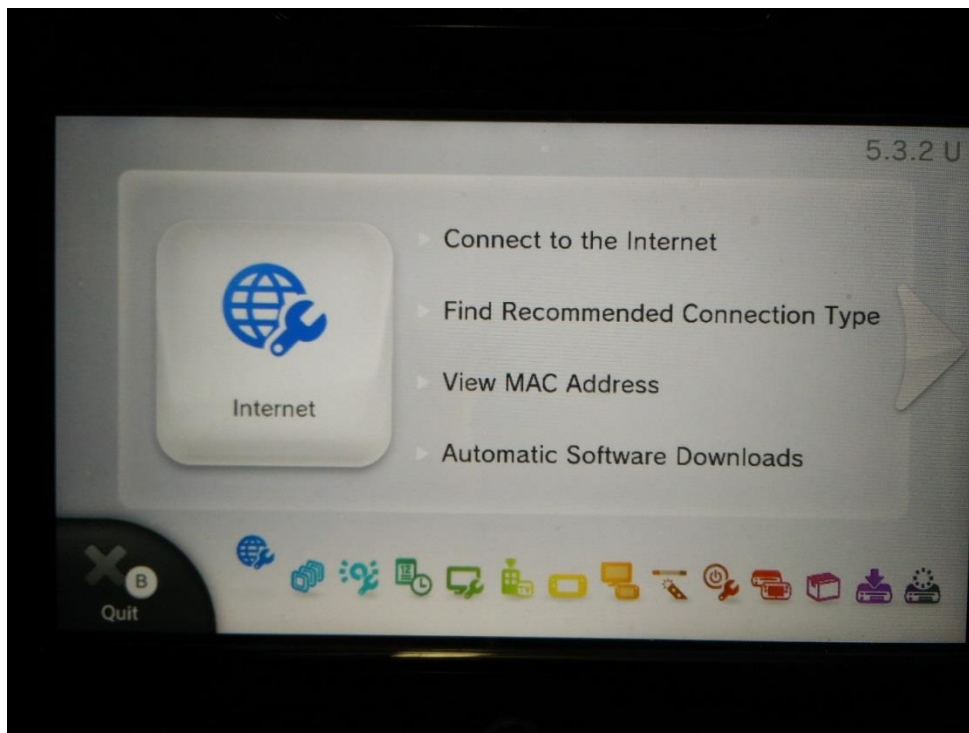

To continue you will need to register your MAC address. The link to the self serve form is available on our Residence Technology page: <https://brocku.ca/information-technology/info/residence-technology/>

- Go to **System Settings**
- Select **Internet**