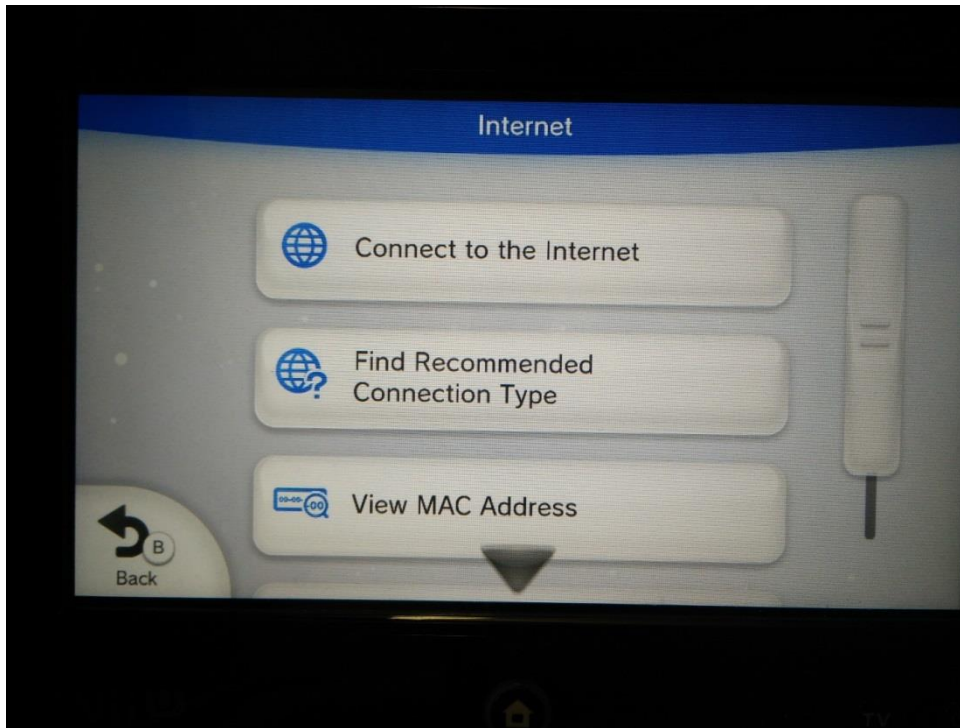

Wii U Gaming Console Setup

- Go to **system settings**
- Select **Internet**

- Select **View MAC Address**

To continue you will need to register your MAC address. The link to the self serve form is available on our Residence Technology page: <https://brocku.ca/information-technology/info/residence-technology/>

- Go to **System Settings**
- Select **Internet**

- Connect to the **Internet**

- Select **Connections Types** (Y – Top Left)
- Select **Manual Configuration**

- Select **SSID**
- Enter SSID as **ResloT**
- *The SSID is case sensitive*