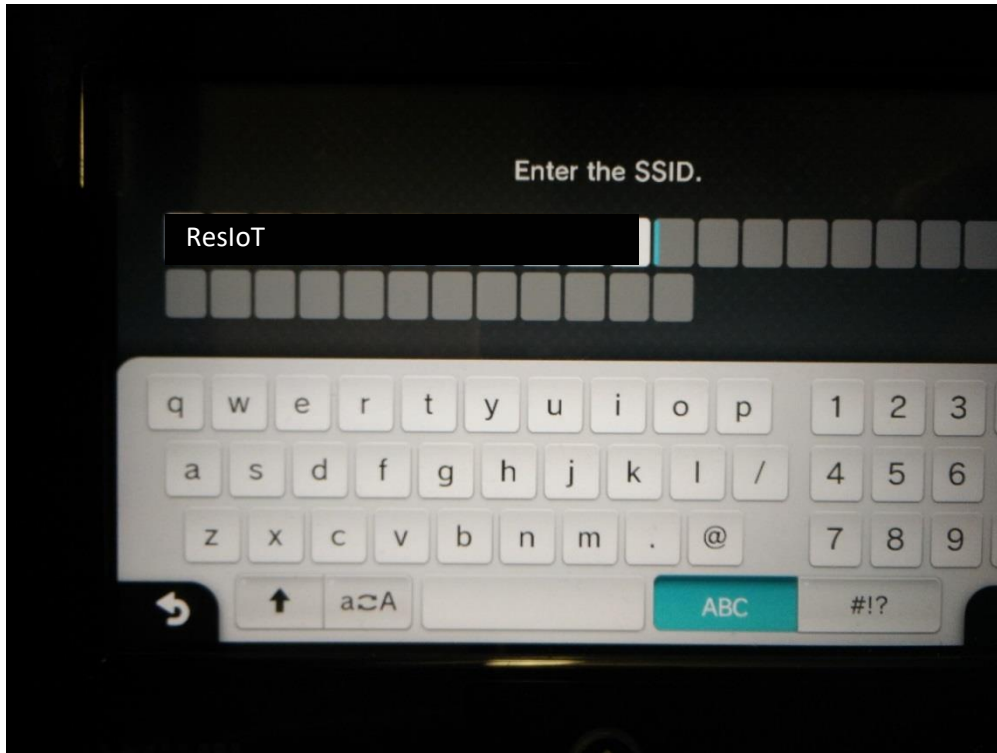

Wii U Gaming Console Setup

- Go to **system settings**
- Select **Internet**

- Select **View MAC Address**

To continue you will need to register your MAC address. The link to the self serve form is available on our Residence Technology page: <https://brocku.ca/information-technology/info/residence-technology/>

- Go to **System Settings**
- Select **Internet**

- Connect to the **Internet**

- Select **Connections Types** (Y – Top Left)
- Select **Manual Configuration**

- Select **SSID**
- Enter SSID as **ResloT**
- *The SSID is case sensitive*