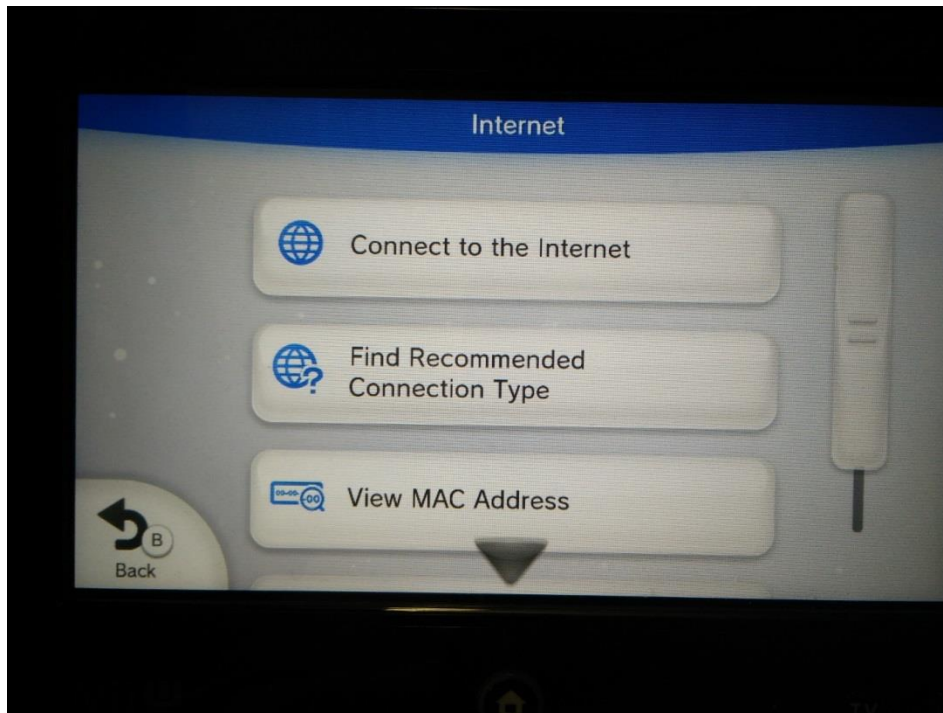

Wii U Gaming Console Setup

- Go to **system settings**
- Select **Internet**

- Select **View MAC Address**

To continue you will need to register your MAC address. The link to the self serve form is available on our Residence Technology page: <https://brocku.ca/information-technology/info/residence-technology/>

- Go to **System Settings**
- Select **Internet**

- Connect to the **Internet**

- Select **Connections Types** (Y – Top Left)
- Select **Manual Configuration**

- Select **SSID**
- Enter SSID as **ResloT**
- *The SSID is case sensitive*