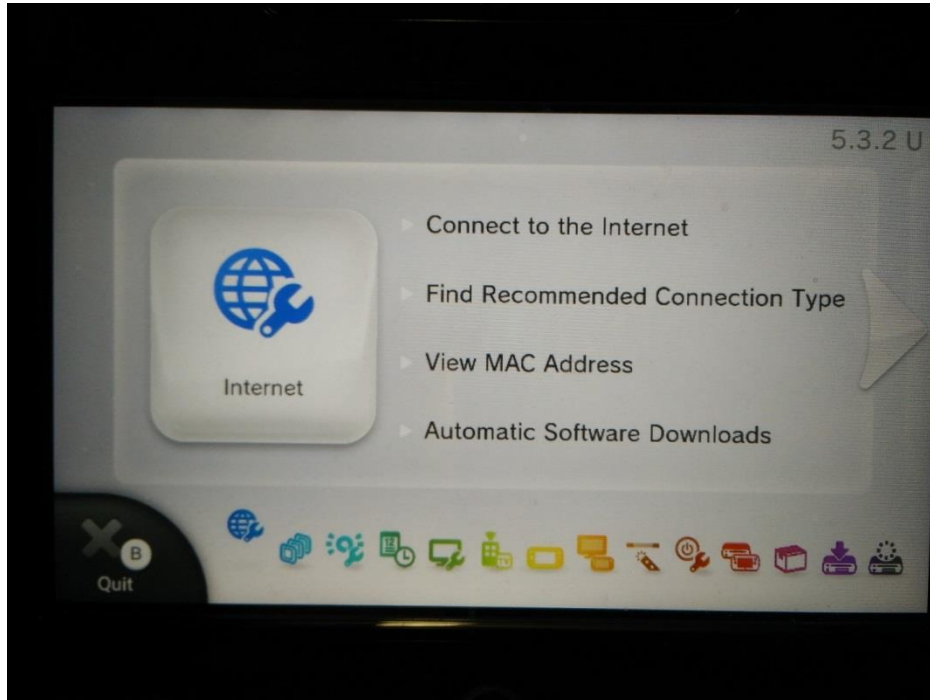

Wii U Gaming Console Setup

- Go to **system settings**
- Select **Internet**

- Select **View MAC Address**

To continue you will need to register your MAC address. The link to the self serve form is available on our Residence Technology page: <https://brocku.ca/information-technology/info/residence-technology/>