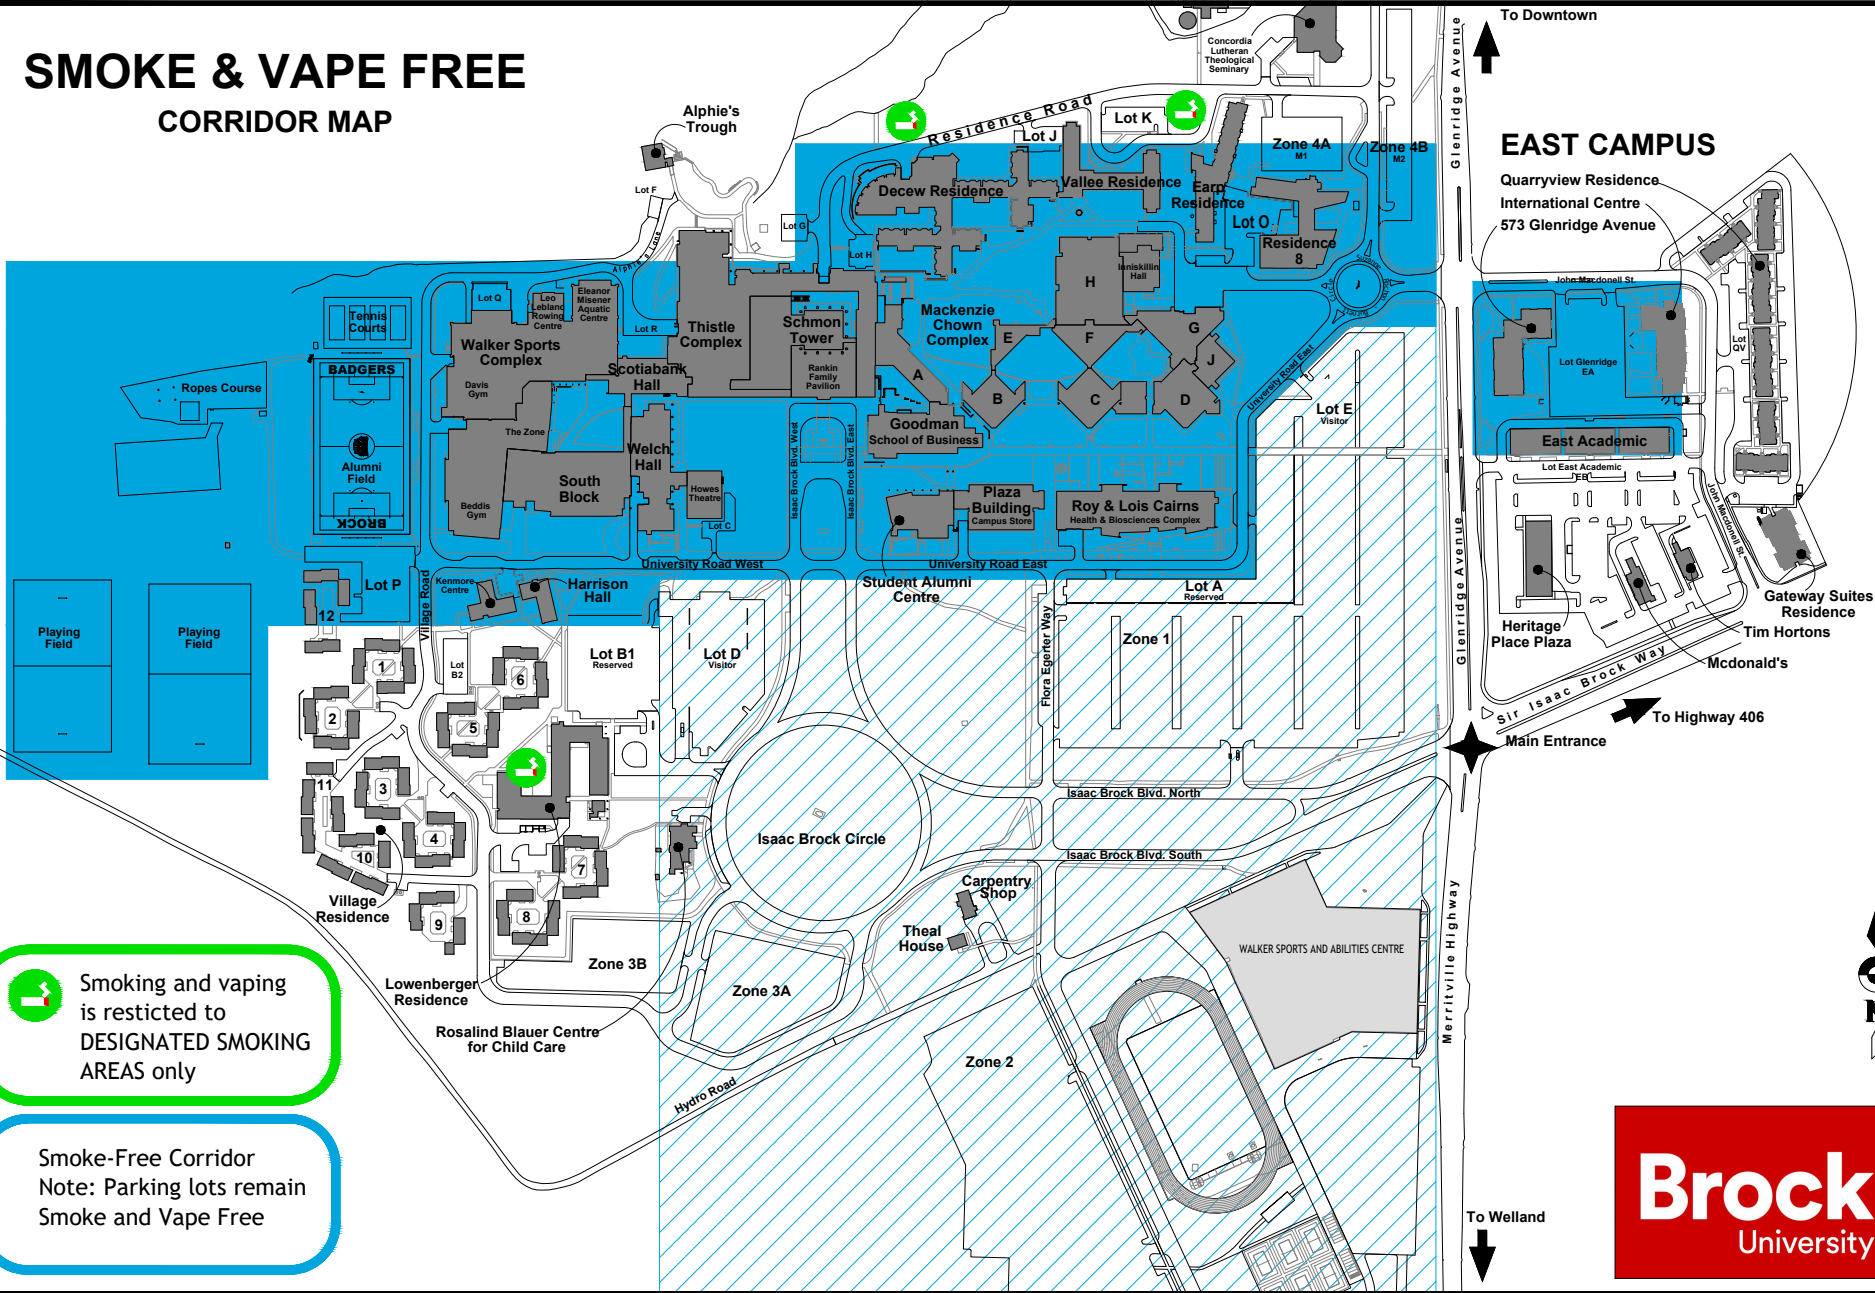

# SMOKE & VAPE FREE CORRIDOR MAP

 Smoking and vaping is restricted to DESIGNATED SMOKING AREAS only

Smoke-Free Corridor  
Note: Parking lots remain Smoke and Vape Free

To Downtown

## EAST CAMPUS

Quarryview Residence  
International Centre  
573 Glenridge Avenue

To Highway 406

Main Entrance

To Welland