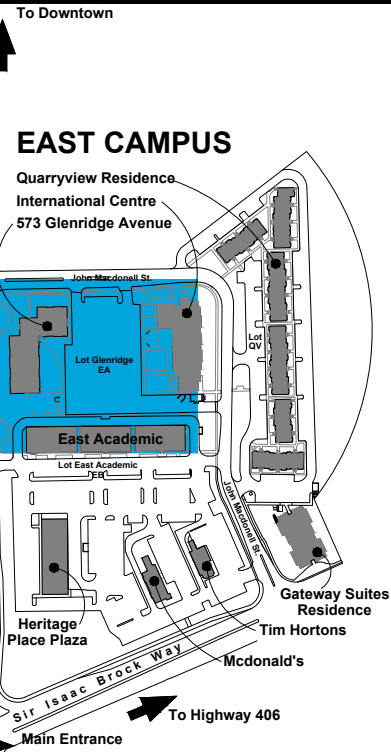

# SMOKE & VAPE FREE CORRIDOR MAP

 Smoking and vaping is restricted to DESIGNATED SMOKING AREAS only

Smoke-Free Corridor  
Note: Parking lots remain Smoke and Vape Free

To Downtown

## EAST CAMPUS

Quarryview Residence  
International Centre  
573 Glenridge Avenue

To Highway 406

Main Entrance

To Welland