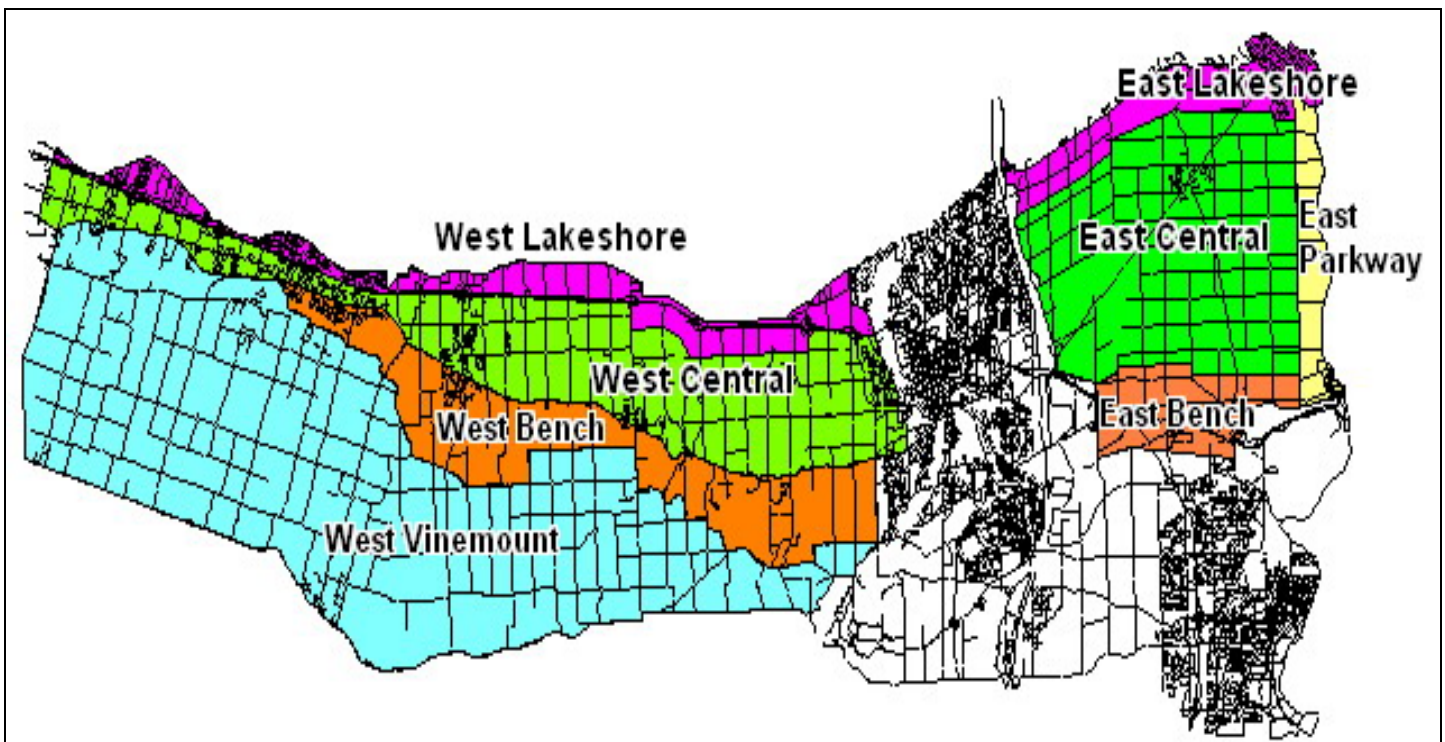

#### Research Team

*Ken Slingerland* and *Hugh Fraser*, OMAFRA

*Kevin Ker*, CCOVI Brock University & KCMS

*Dr. Helen Fisher*, University of Guelph

*Ryan Brewster*, KCMS Applied Research and Consulting Inc.

**% Live Buds - Labrusca – Feb 12 - 16, 2007 (NS means no sample taken)**

<b>Cultivar</b>	<b>Location</b>	<b>East of Canal</b>	<b>West of Canal</b>
Concord	Vinemount	NS	75
Niagara	Vinemount	NS	98

**% Live Buds - Hybrids – Feb 12 - 16, 2007 (NS means no sample taken)**

<b>Cultivar</b>	<b>Location</b>	<b>East of Canal</b>	<b>West of Canal</b>
Baco Noir	Central	77	92
	Parkway	83	NS
Foch	Central	NS	83-95
	Vinemount	NS	88
Vidal	Central	85-87	93-96
	Lakeshore	89	NS
	Parkway	59-88	NS
	Vinemount	NS	86