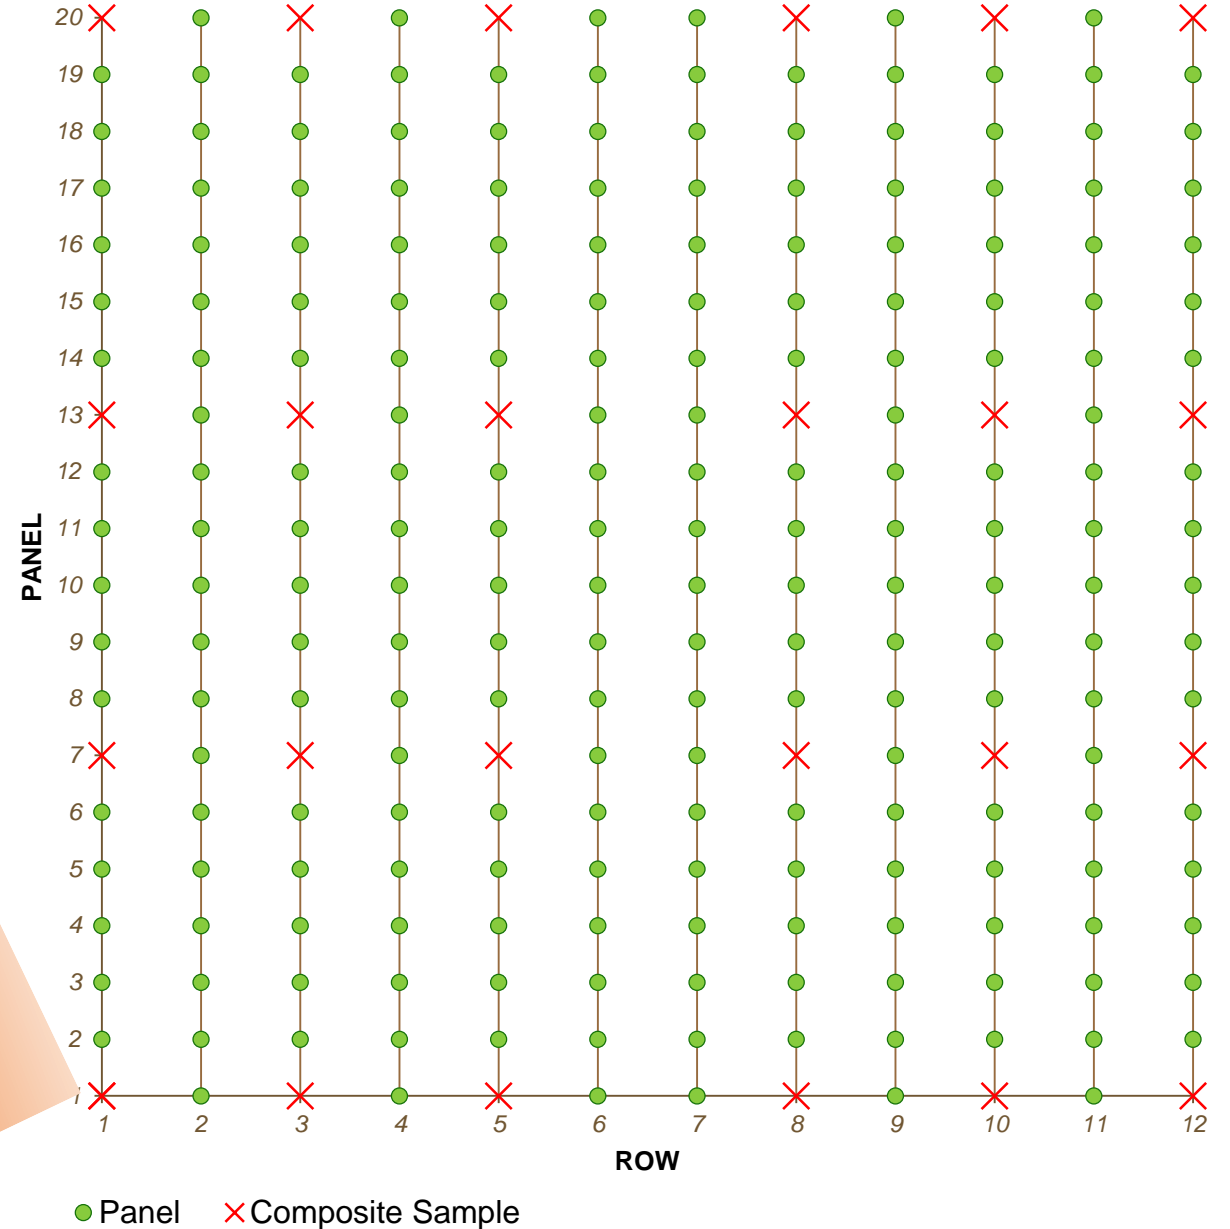

1 Acre Vineyard Block: Grapevine Virus Testing : 10% Coverage

Composite Testing : 1 acre vineyard, testing **10%**

Acres	1
# of vines/acre	1200
# of 5-vine composite samples per 1 acre	240
Percent test coverage	10%
# of 5-vine composite for 10% coverage	24
Rows	12
Panels	20
Panels to be tested	24

5 Acre Vineyard Block: Grapevine Virus Testing : 10% Coverage

Composite Testing : 5 acre vineyard, testing 10%	
Acres	5
# of vines/acre	1200
# of vines/5 acre	6000
# of 5-vine composite samples per 5 acre	600
Percent test coverage	10%
# of 5-vine composite for 10% coverage	120
Rows	40
Panels	30
Panels to be tested	120