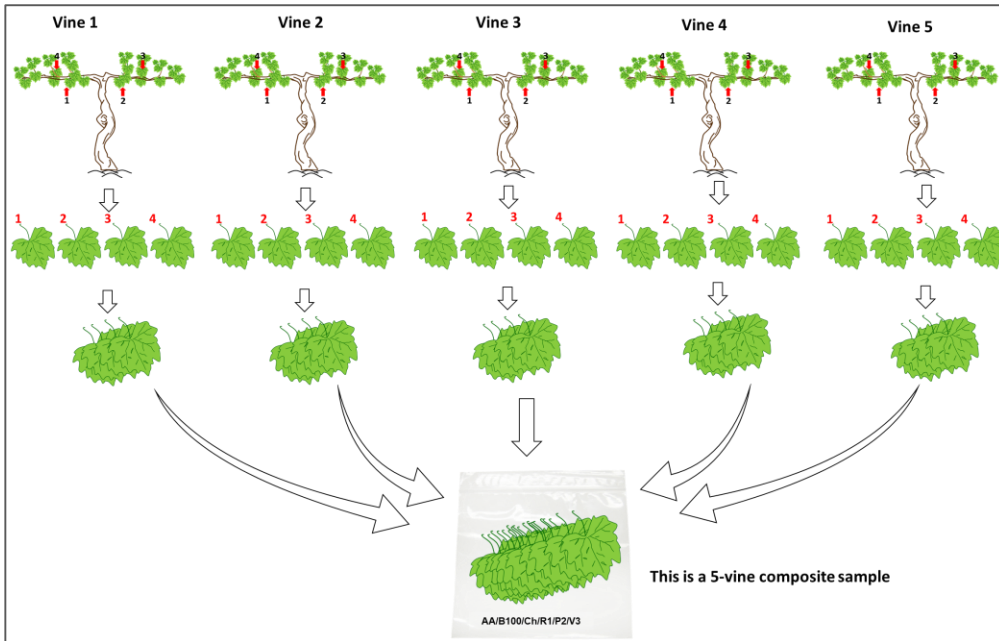

1 Acre Vineyard Block: Grapevine Virus Testing : 10% Coverage

Composite Testing : 1 acre vineyard, testing **10%**

Acres	1
# of vines/acre	1200
# of 5-vine composite samples per 1 acre	240
Percent test coverage	10%
# of 5-vine composite for 10% coverage	24
Rows	12
Panels	20
Panels to be tested	24

5 Acre Vineyard Block: Grapevine Virus Testing : 10% Coverage

Composite Testing : 5 acre vineyard, testing 10%	
Acres	5
# of vines/acre	1200
# of vines/5 acre	6000
# of 5-vine composite samples per 5 acre	600
Percent test coverage	10%
# of 5-vine composite for 10% coverage	120
Rows	40
Panels	30
Panels to be tested	120