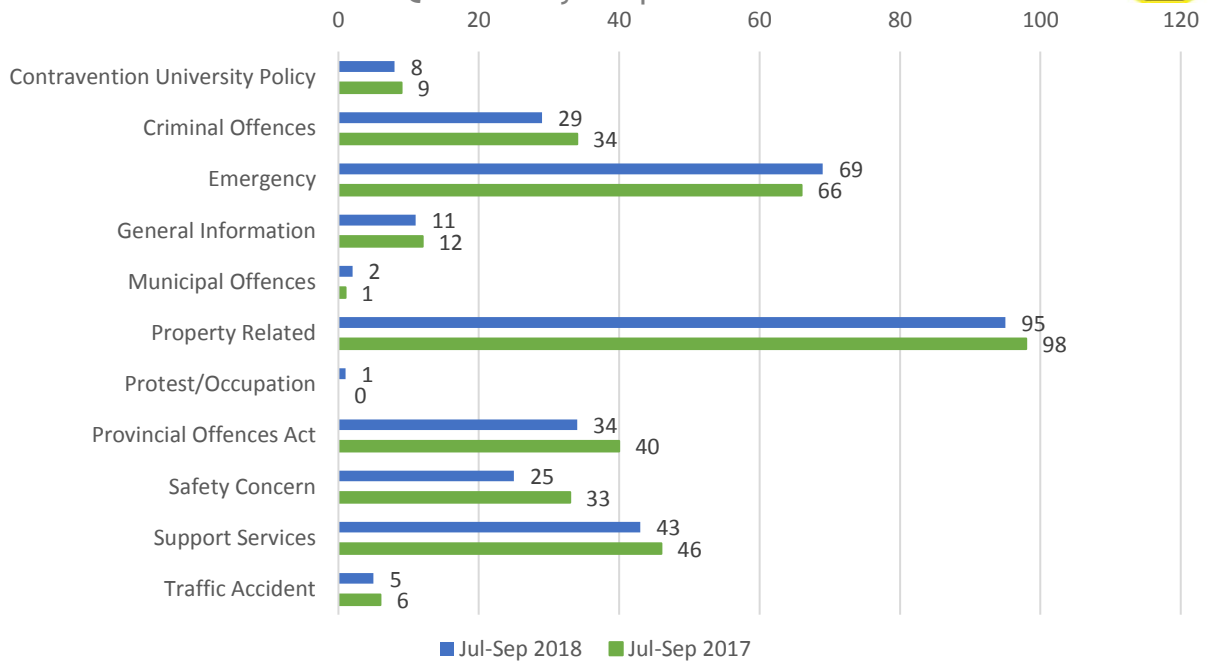

Brock Campus Security Services 3rd Quarter July - September 2018

Criminal Offence Rate – 14.7% decrease over the same period on 2017

Provincial Offence Rate – 15% decrease over the same period on 2017