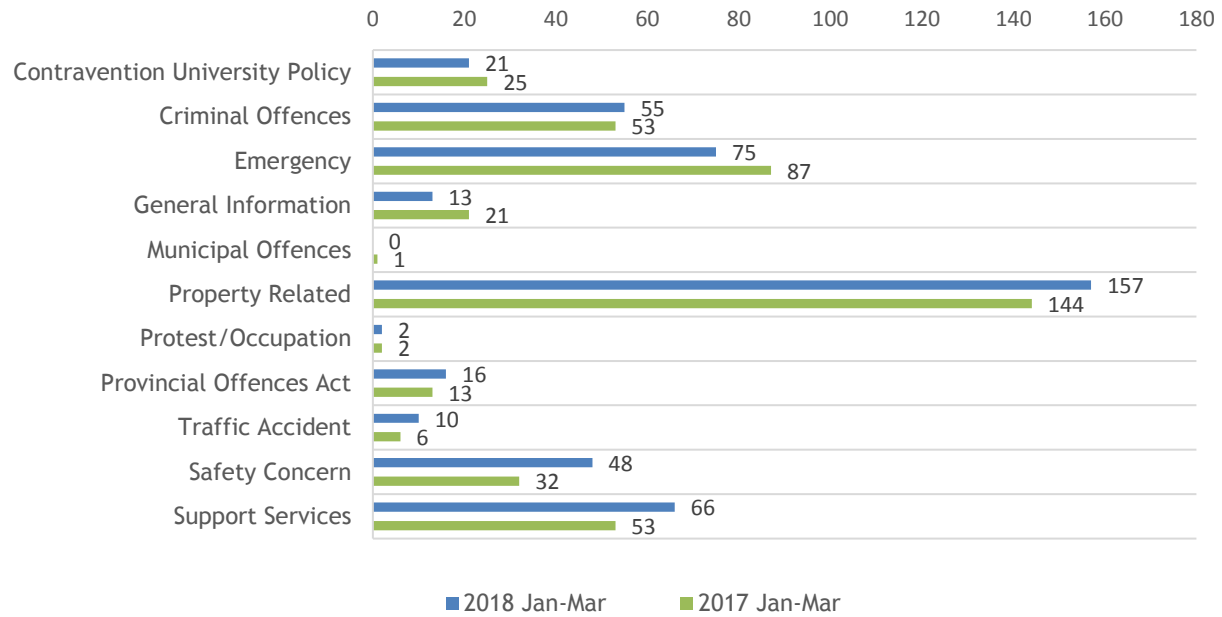

Brock Campus Security Services 1st Quarter January - March 2018

Criminal Offences increased 3% of over the same period in 2017.

Provincial Offences increased 23% over the same period in 2017.