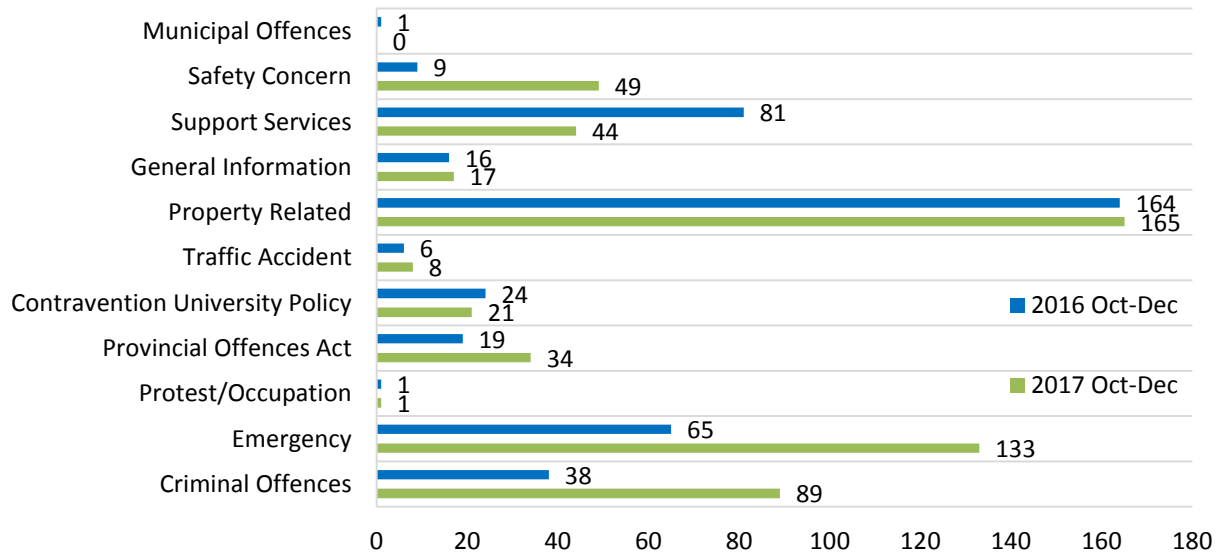

### Brock Campus Security Services 4th Quarter Statistics

October-December 2017 Criminal Offences – 16.9% decrease over same period in 2016

October-December 2017 Provincial Offences – 17.6% increase over the same period in 2016