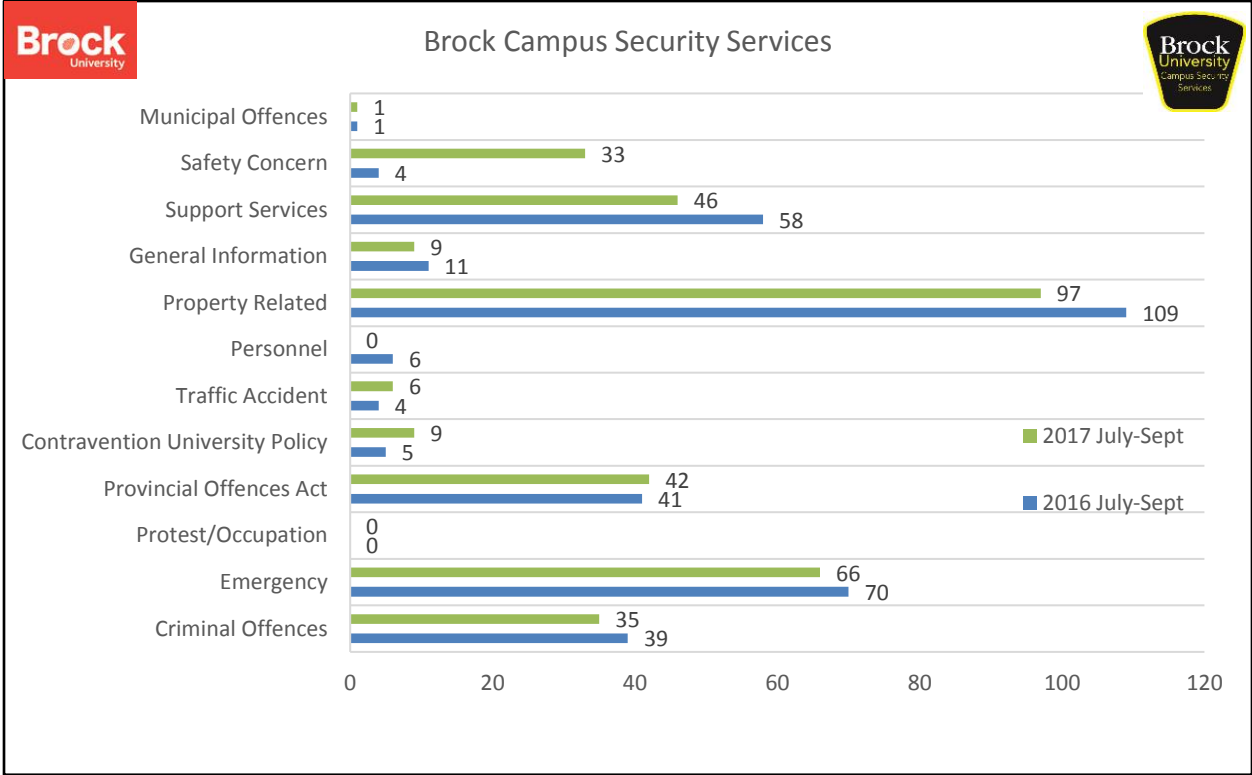

Brock University Campus Security Services Quarterly Incident Report July - September 2017

July-September 2017 Criminal Offences – 10% decrease over same period in 2016.

July-September 2017 Provincial Offences – 0.01% increase over same period in 2016.