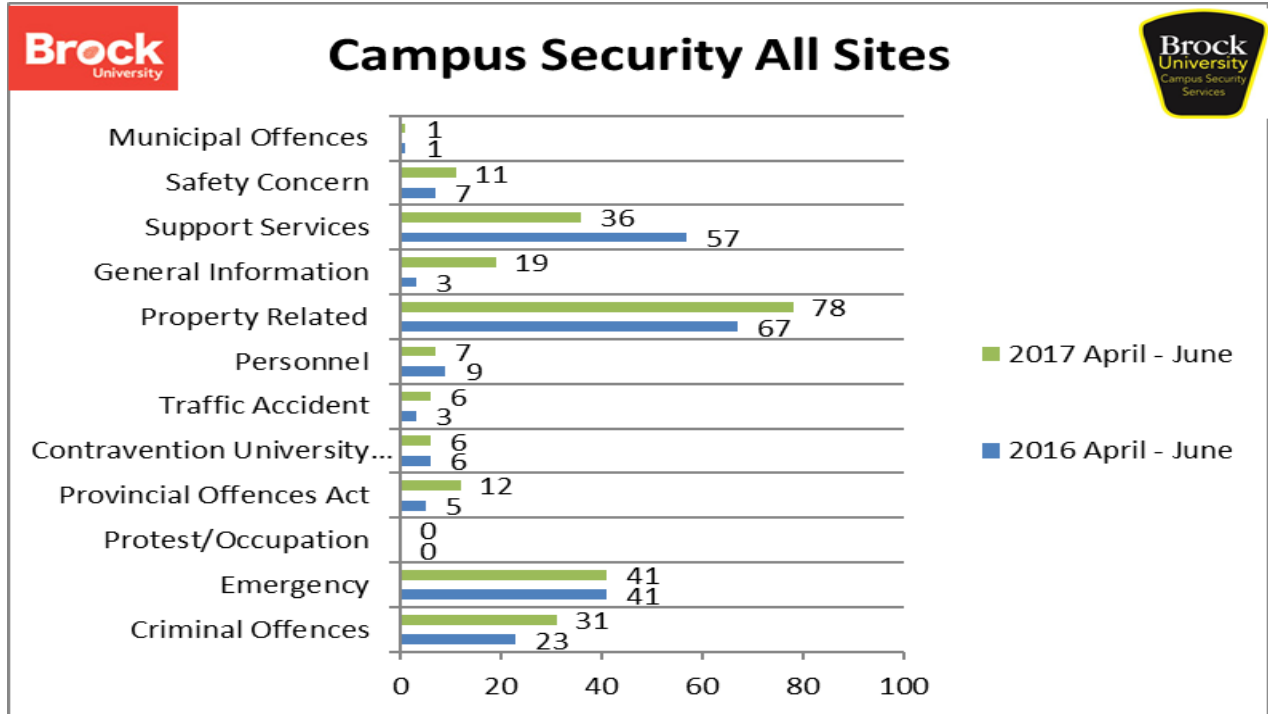

**Brock University Campus Security Services
Quarterly Incident Report
April - June 2017**

April-June 2017 Criminal Offences – 19.3% increase over same period in 2016.

April-June 2017 Provincial Offences – 58.3% increase over same period in 2016.