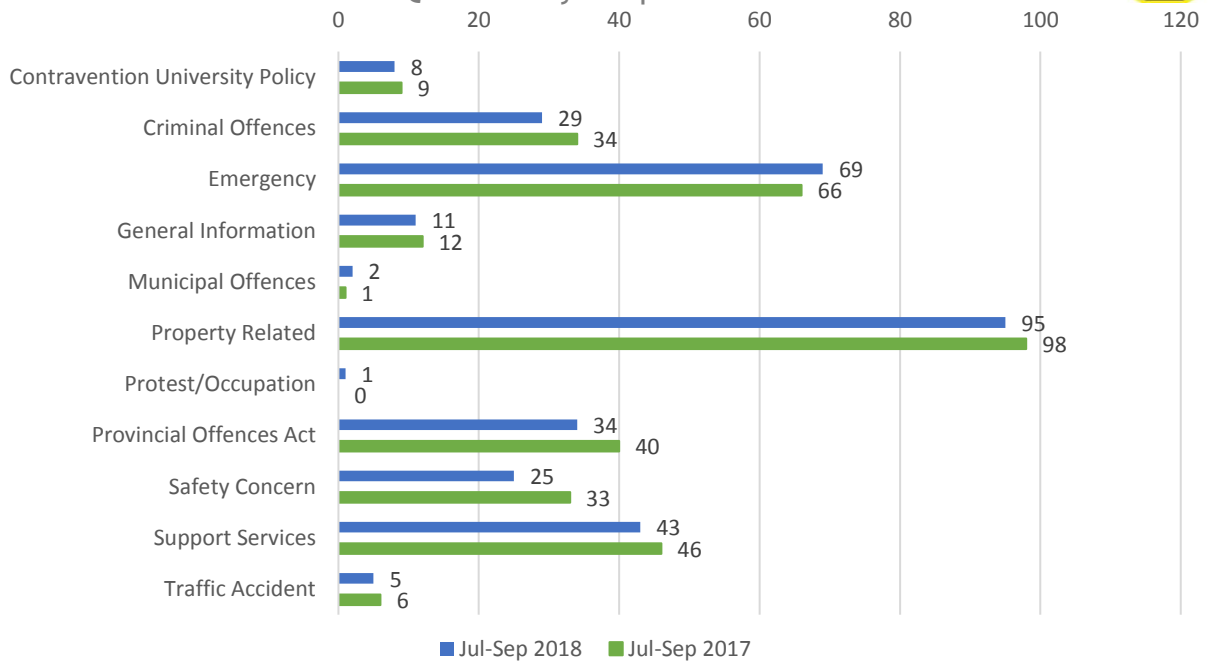

Brock Campus Security Services 1st Quarter January - March 2018

Criminal Offences increased 3% of over the same period in 2017.

Provincial Offences increased 23% over the same period in 2017.

Brock Campus Security Services 2nd Quarter April-June 2018

Criminal offences decreased 33.3% over the same period in 2017.

Provincial offences remained unchanged from the same period in 2017.

Brock Campus Security Services 3rd Quarter July - September 2018

Criminal Offence Rate – 14.7% decrease over the same period on 2017

Provincial Offence Rate – 15% decrease over the same period on 2017

Criminal Offence Rate - 5.4% increase of the same period in 2017.

Provincial Offence Rate - 50% increase over the same period in 2017.