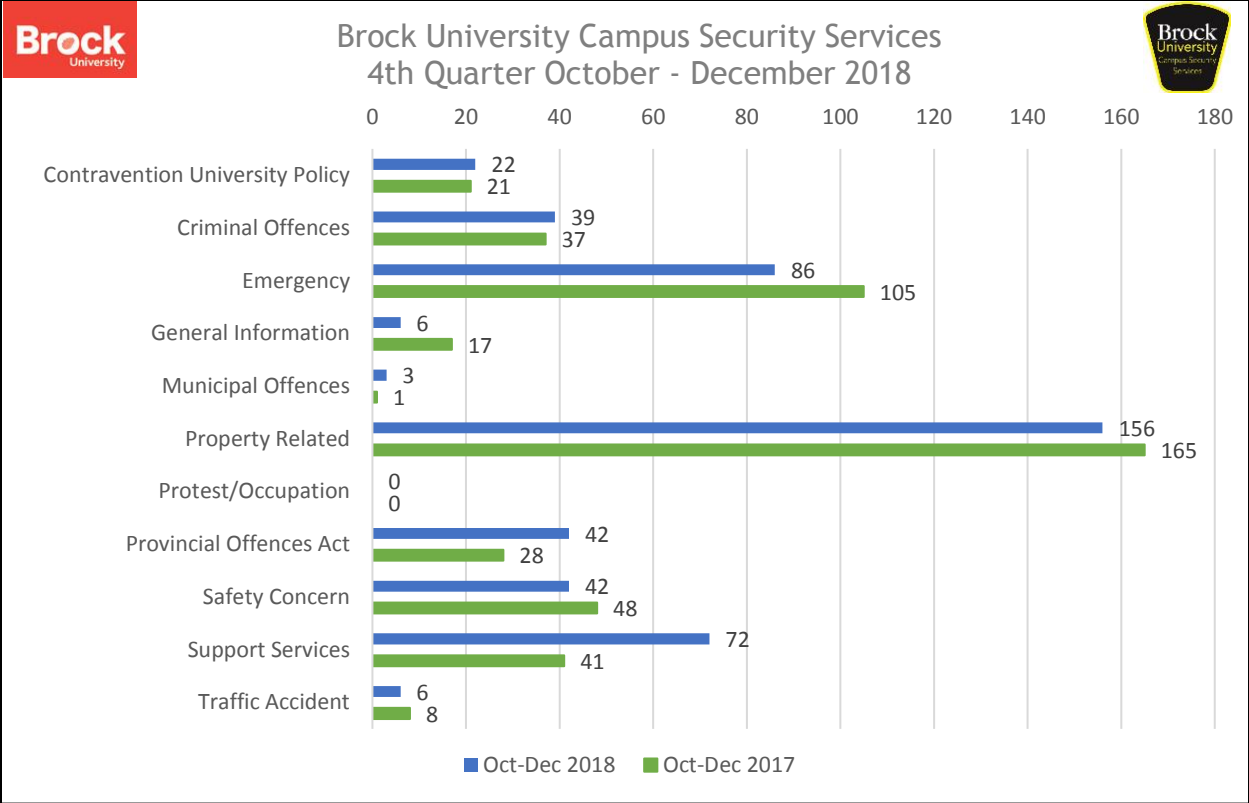

Brock Campus Security Services 1st Quarter January - March 2018

Criminal Offences increased 3% of over the same period in 2017.

Provincial Offences increased 23% over the same period in 2017.

Brock Campus Security Services 2nd Quarter April-June 2018

Criminal offences decreased 33.3% over the same period in 2017.

Provincial offences remained unchanged from the same period in 2017.

Brock Campus Security Services 3rd Quarter July - September 2018

Criminal Offence Rate – 14.7% decrease over the same period on 2017

Provincial Offence Rate – 15% decrease over the same period on 2017

Criminal Offence Rate - 5.4% increase of the same period in 2017.

Provincial Offence Rate - 50% increase over the same period in 2017.