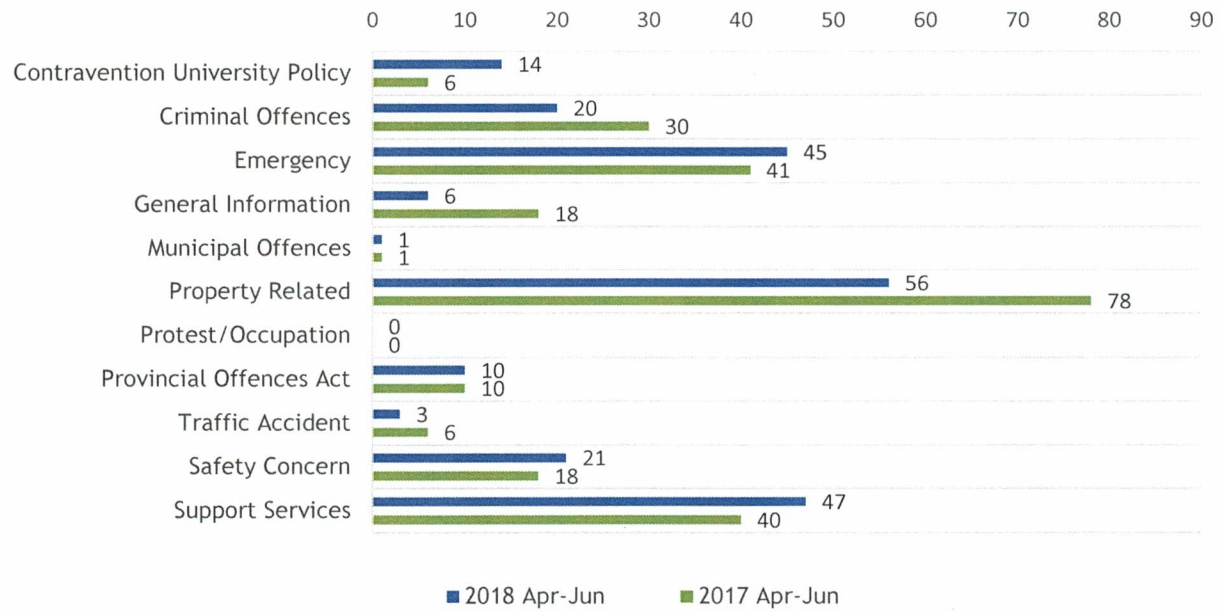

Brock Campus Security Services 1st Quarter January - March 2018

Criminal Offences increased 3% of over the same period in 2017.

Provincial Offences increased 23% over the same period in 2017.

Brock Campus Security Services 2nd Quarter April-June 2018

Criminal offences decreased 33.3% over the same period in 2017.

Provincial offences remained unchanged from the same period in 2017.

Brock Campus Security Services 3rd Quarter July - September 2018

Criminal Offence Rate – 14.7% decrease over the same period on 2017

Provincial Offence Rate – 15% decrease over the same period on 2017

Criminal Offence Rate - 5.4% increase of the same period in 2017.

Provincial Offence Rate - 50% increase over the same period in 2017.