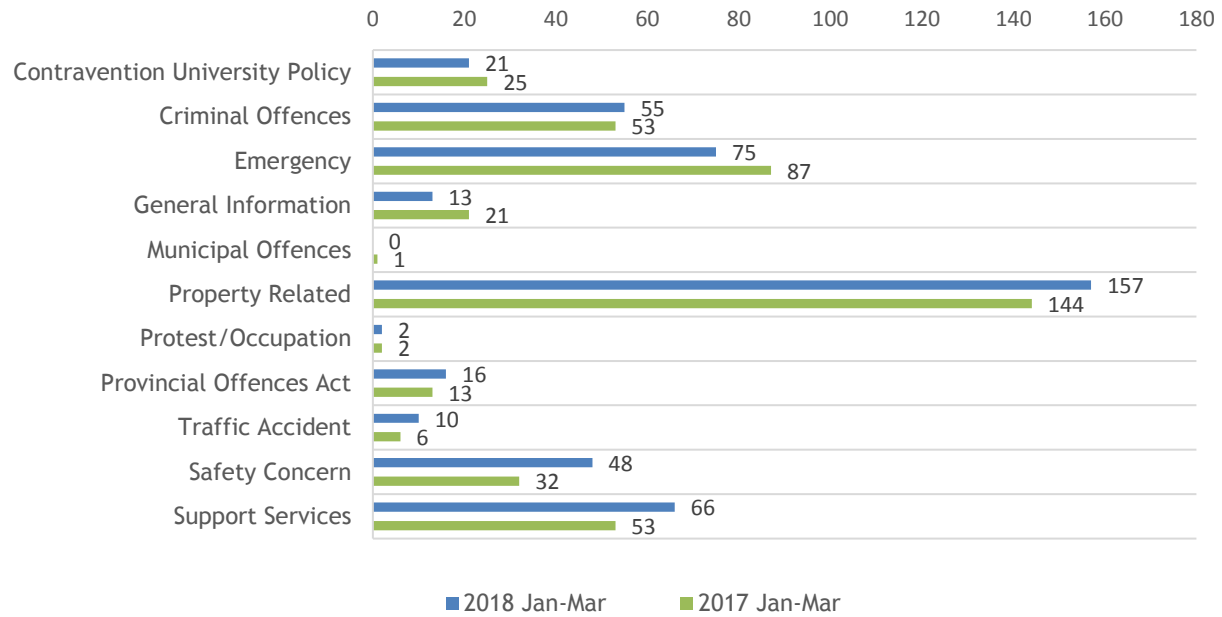

Brock Campus Security Services 1st Quarter January - March 2018

Criminal Offences increased 3% of over the same period in 2017.

Provincial Offences increased 23% over the same period in 2017.

Brock Campus Security Services 2nd Quarter April-June 2018

Criminal offences decreased 33.3% over the same period in 2017.

Provincial offences remained unchanged from the same period in 2017.

Brock Campus Security Services 3rd Quarter July - September 2018

Criminal Offence Rate – 14.7% decrease over the same period on 2017

Provincial Offence Rate – 15% decrease over the same period on 2017

Criminal Offence Rate - 5.4% increase of the same period in 2017.

Provincial Offence Rate - 50% increase over the same period in 2017.