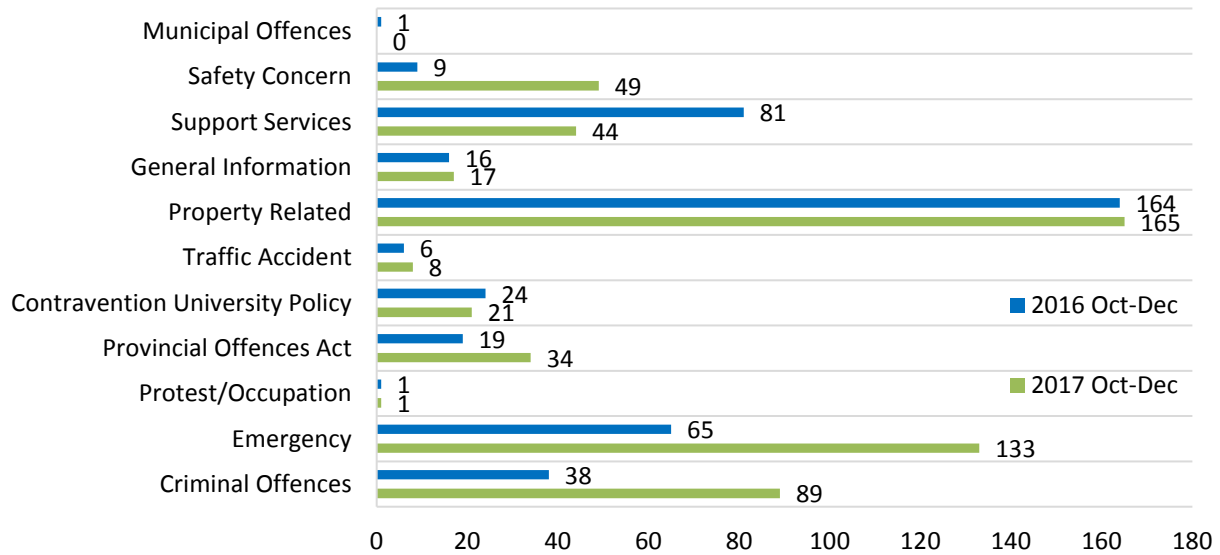

Brock Campus Security Services 4th Quarter Statistics

October-December 2017 Criminal Offences – 16.9% decrease over same period in 2016

October-December 2017 Provincial Offences – 17.6% increase over the same period in 2016