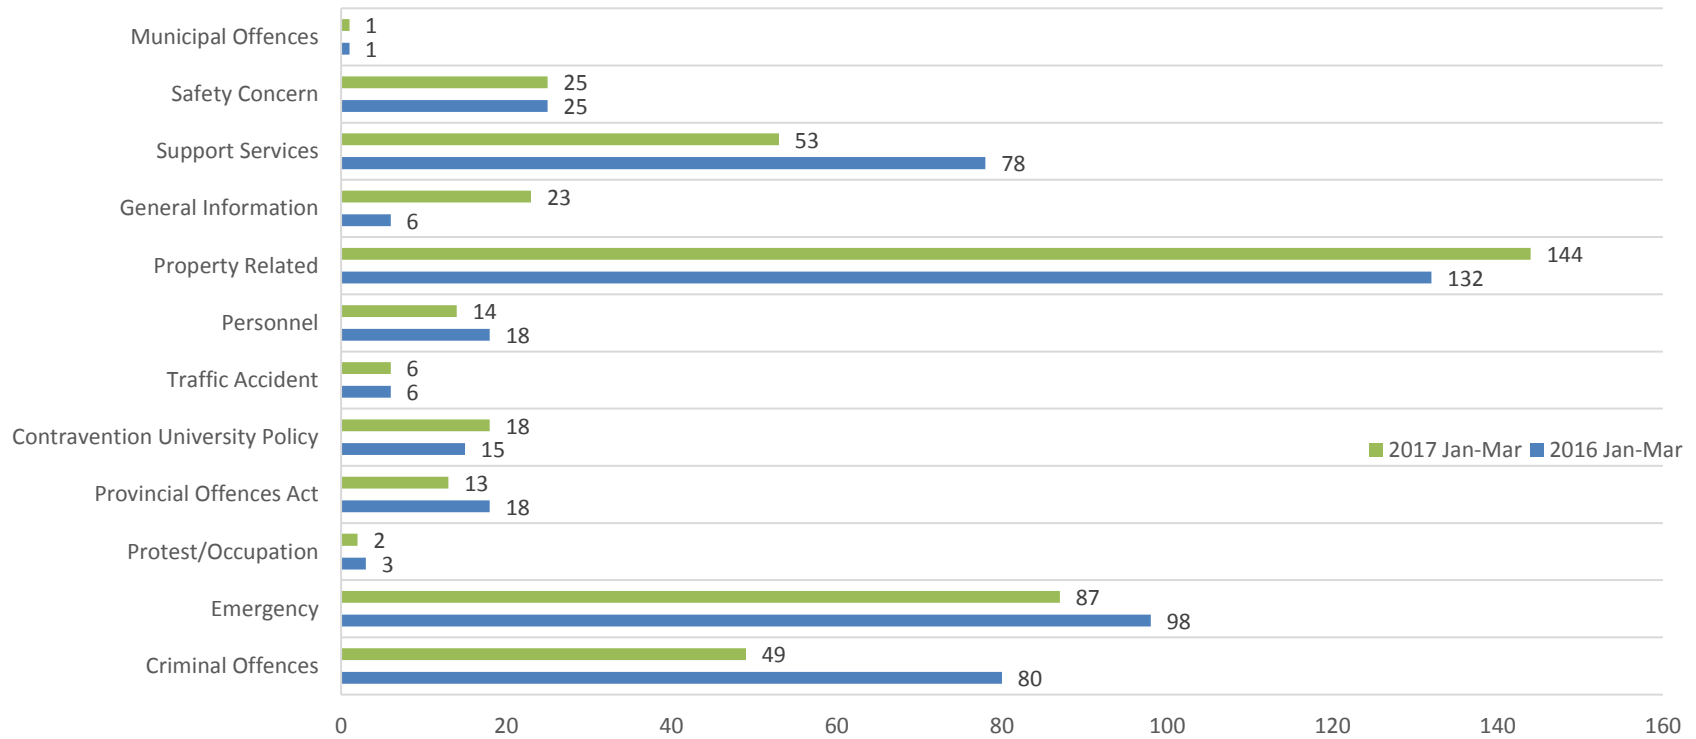

Brock University Campus Security Services Quarterly Incident Report January - March 2017

January-March 2017 Criminal Offences – 39% decrease over the same period in 2016

January-March 2017 Provincial Offences – 24% decrease over the same period in 2016

**Brock University Campus Security Services
Quarterly Incident Report
April - June 2017**

April-June 2017 Criminal Offences – 19.3% increase over same period in 2016.

April-June 2017 Provincial Offences – 58.3% increase over same period in 2016.

Brock University Campus Security Services Quarterly Incident Report July - September 2017

July-September 2017 Criminal Offences – 10% decrease over same period in 2016.

July-September 2017 Provincial Offences – 0.01% increase over same period in 2016.