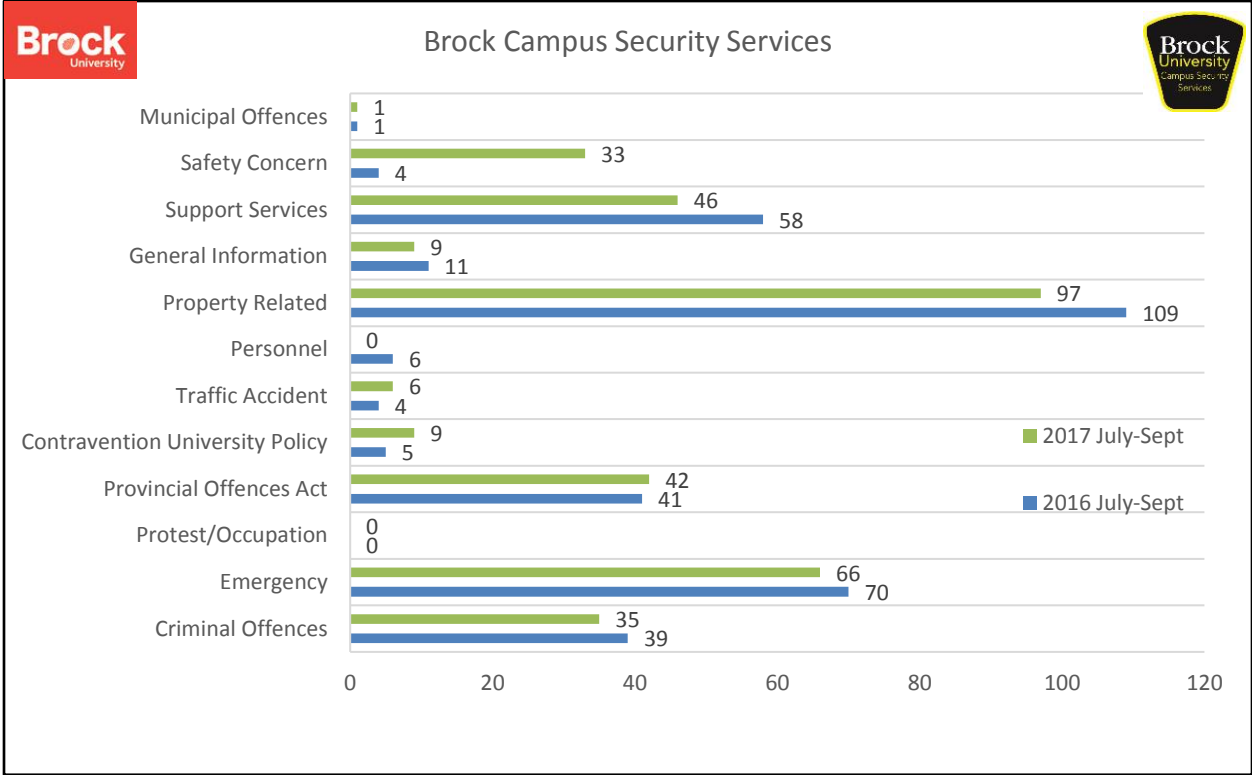

Brock University Campus Security Services Quarterly Incident Report January - March 2017

January-March 2017 Criminal Offences – 39% decrease over the same period in 2016

January-March 2017 Provincial Offences – 24% decrease over the same period in 2016

**Brock University Campus Security Services
Quarterly Incident Report
April - June 2017**

April-June 2017 Criminal Offences – 19.3% increase over same period in 2016.

April-June 2017 Provincial Offences – 58.3% increase over same period in 2016.

Brock University Campus Security Services Quarterly Incident Report July - September 2017

July-September 2017 Criminal Offences – 10% decrease over same period in 2016.

July-September 2017 Provincial Offences – 0.01% increase over same period in 2016.

Brock Campus Security Services 4th Quarter Statistics

October-December 2017 Criminal Offences – 16.9% decrease over same period in 2016

October-December 2017 Provincial Offences – 17.6% increase over the same period in 2016