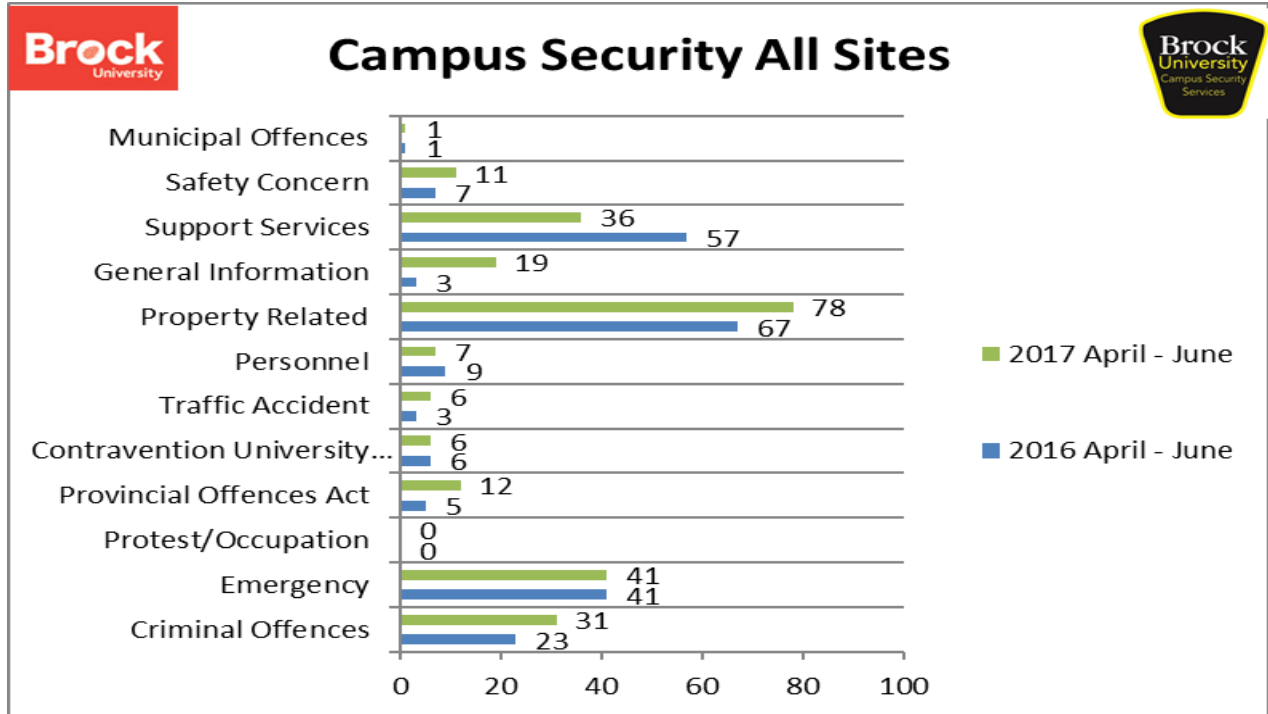

Brock University Campus Security Services Quarterly Incident Report January - March 2017

January-March 2017 Criminal Offences – 39% decrease over the same period in 2016

January-March 2017 Provincial Offences – 24% decrease over the same period in 2016

**Brock University Campus Security Services
Quarterly Incident Report
April - June 2017**

April-June 2017 Criminal Offences – 19.3% increase over same period in 2016.

April-June 2017 Provincial Offences – 58.3% increase over same period in 2016.

Brock University Campus Security Services Quarterly Incident Report July - September 2017

July-September 2017 Criminal Offences – 10% decrease over same period in 2016.

July-September 2017 Provincial Offences – 0.01% increase over same period in 2016.

Brock Campus Security Services 4th Quarter Statistics

October-December 2017 Criminal Offences – 16.9% decrease over same period in 2016

October-December 2017 Provincial Offences – 17.6% increase over the same period in 2016