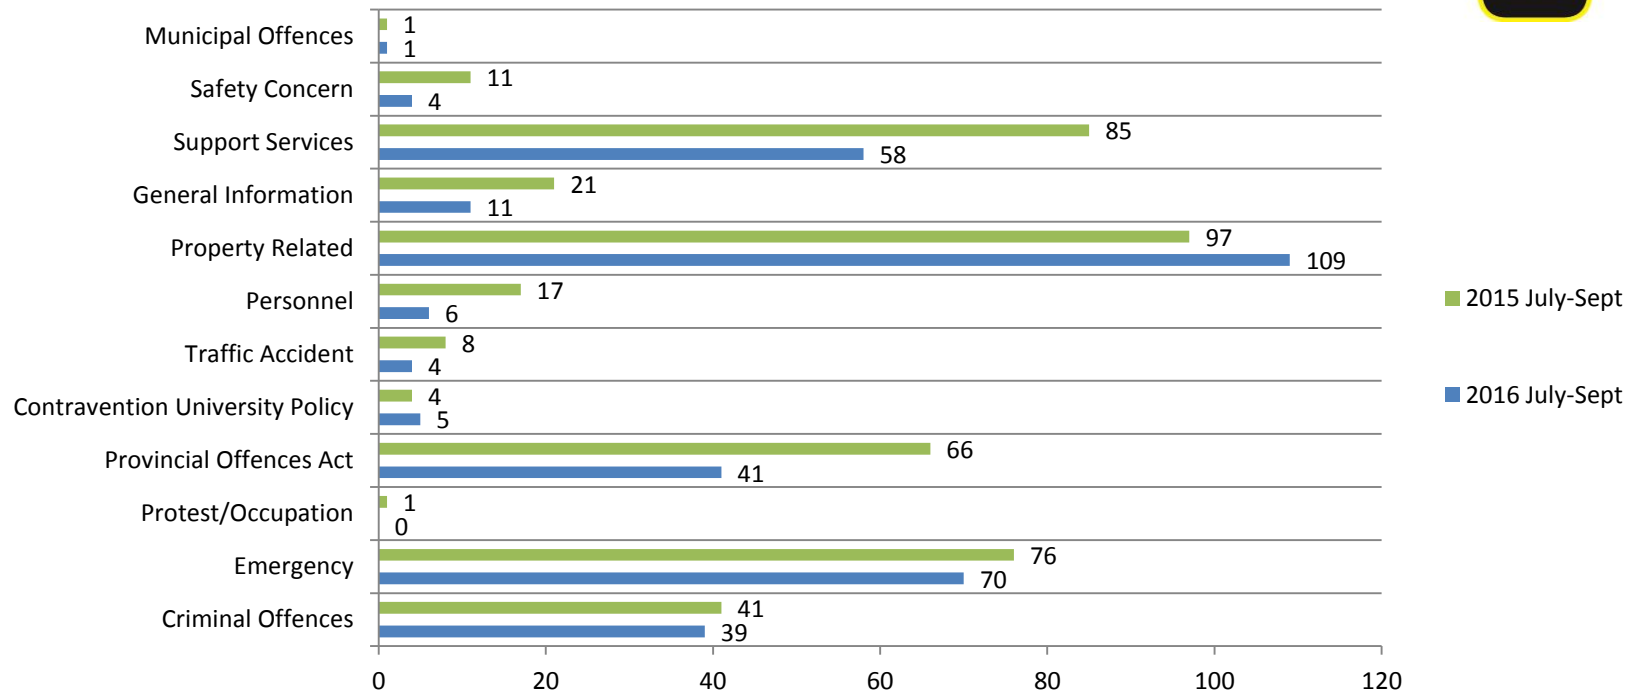

Campus Security Services Quarterly Incident Report July 2016 - September 2016

July-September 2016 Criminal Offences - 4.8% decrease over same period in 2015.

July-September 2016 Provincial Offences - 37.8% decrease over same period in 2015.