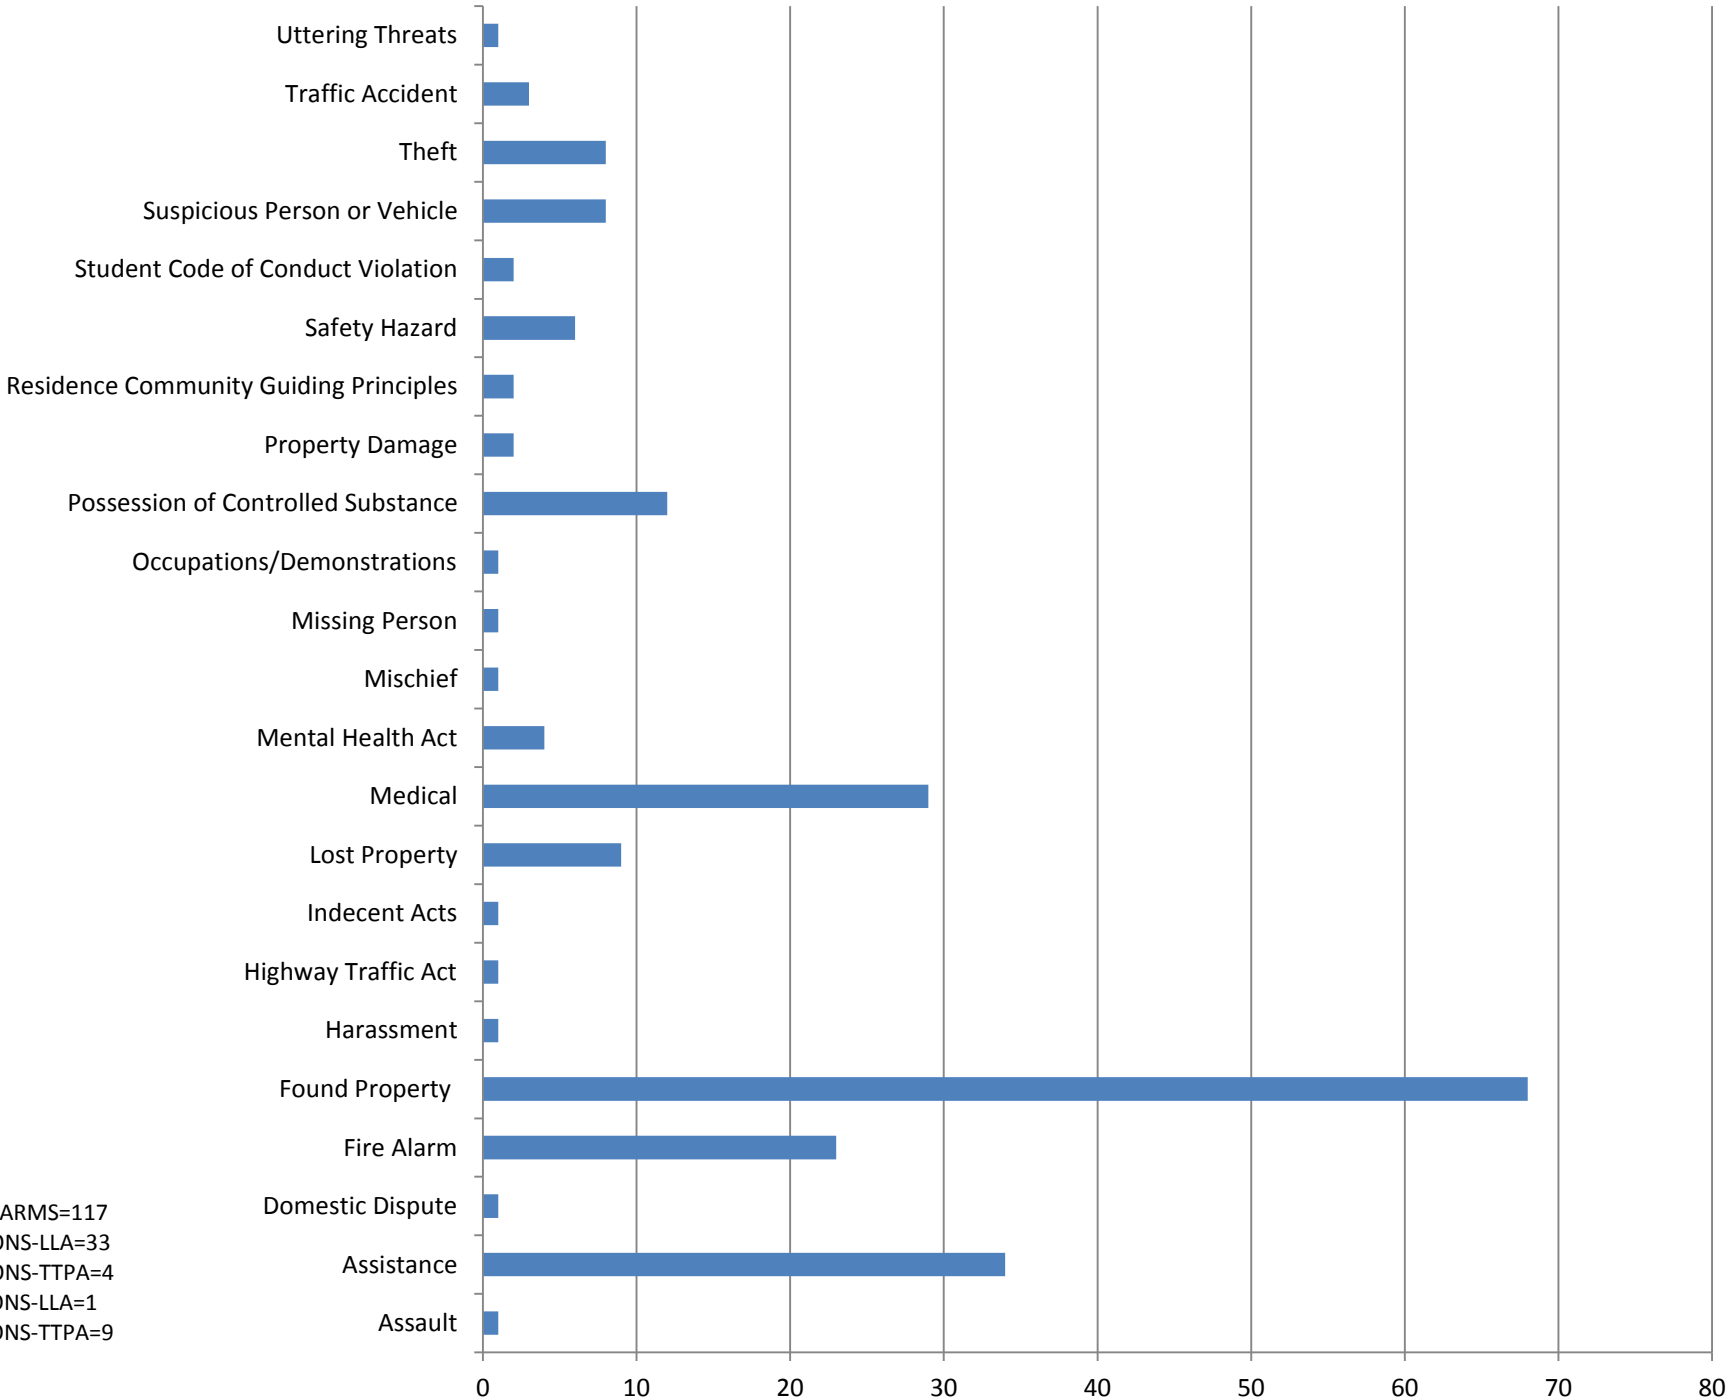

SEPTEMBER 2015 MONTHLY STATISTICS BROCK UNIVERSITY CAMPUS SECURITY SERVICES

ALARMS=117
BONS-LLA=33
BONS-TTPA=4
PONS-LLA=1
PONS-TTPA=9