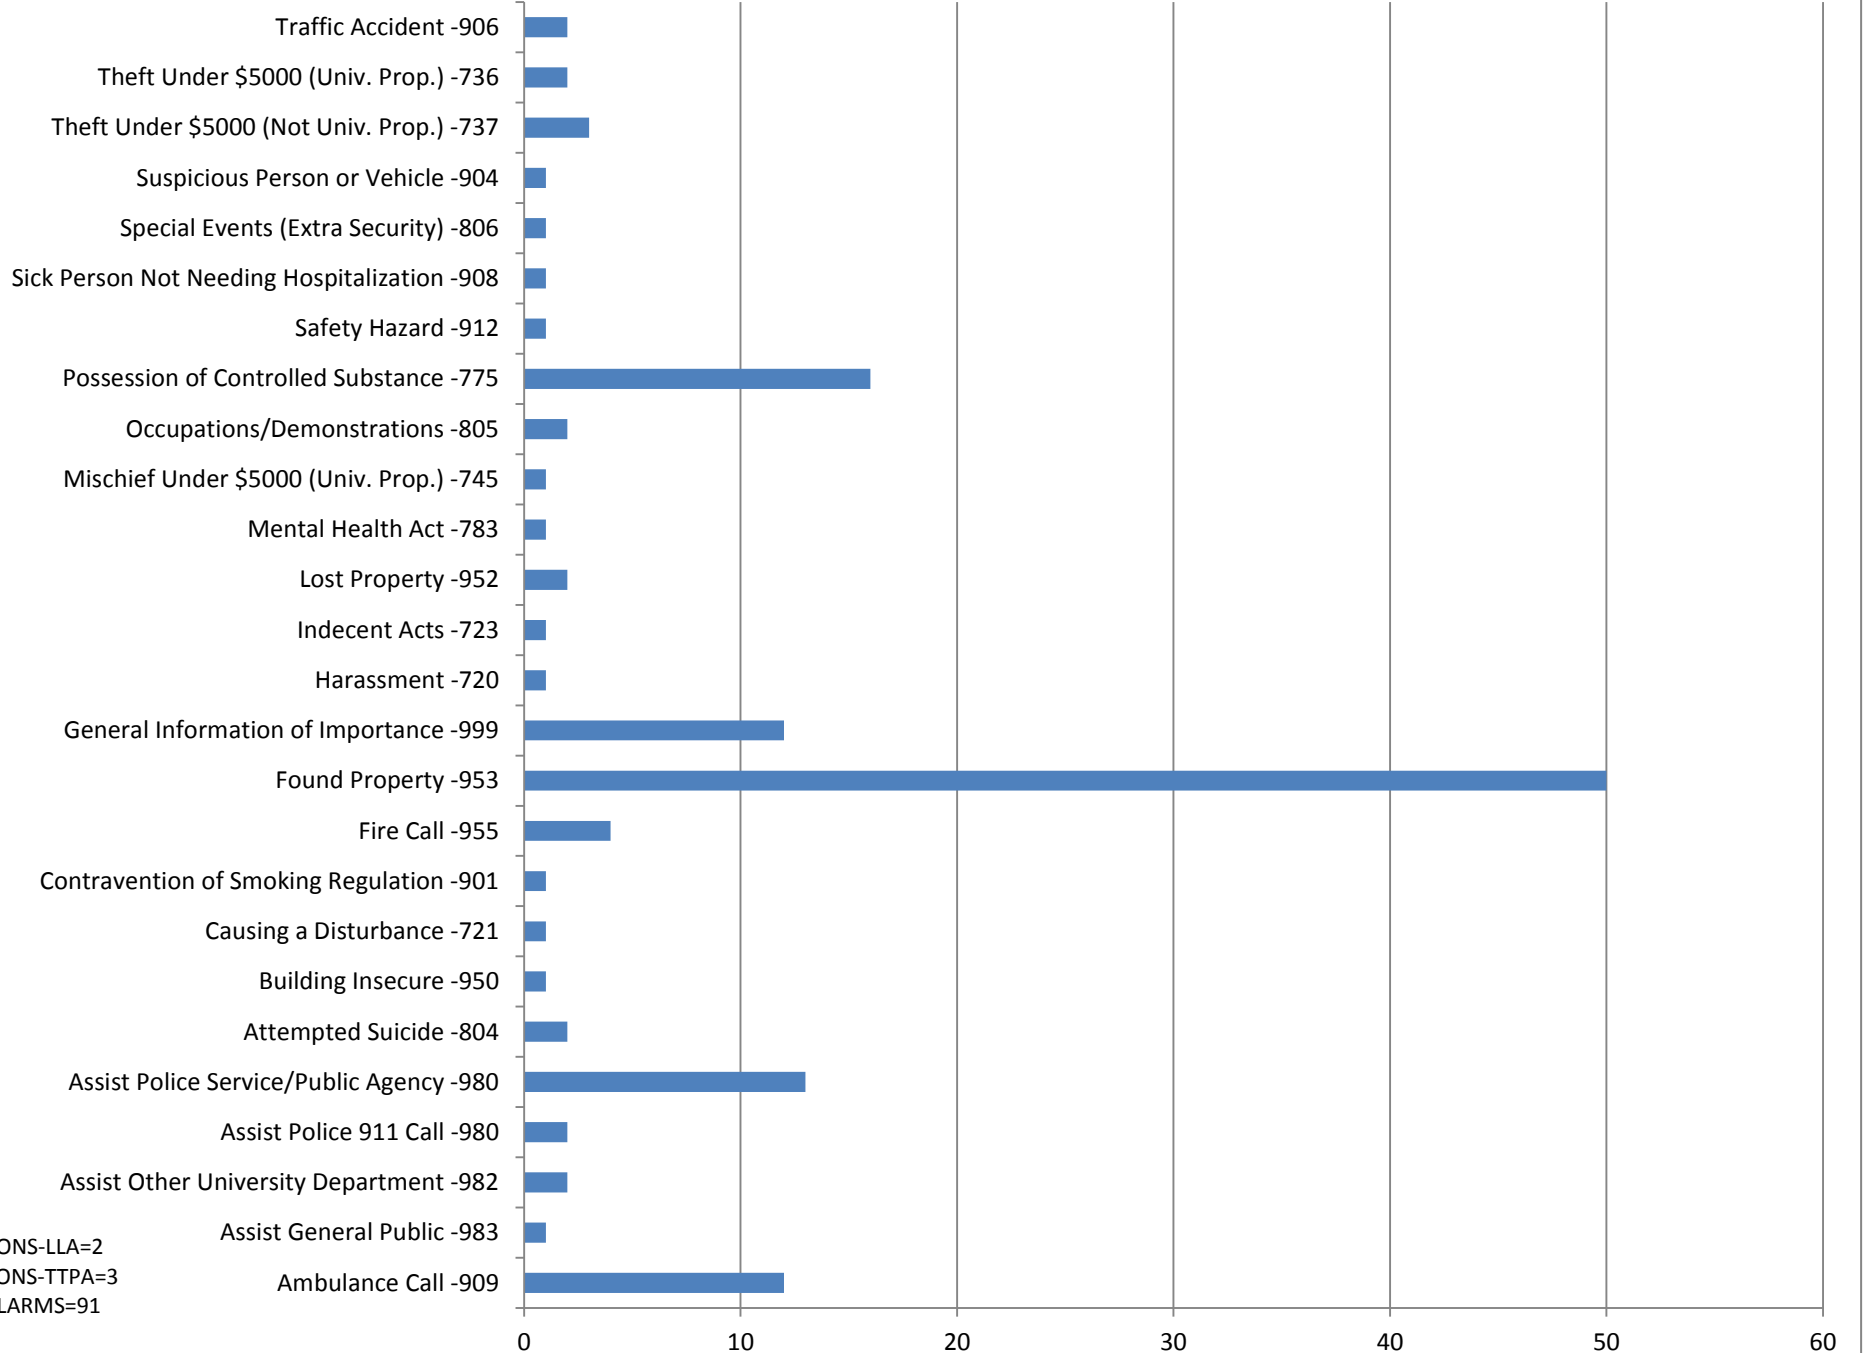

JANUARY 2015 MONTHLY STATISTICS

BROCK UNIVERSITY CAMPUS SECURITY SERVICES

BONS-LLA=2
PONS-TTPA=3
ALARMS=91