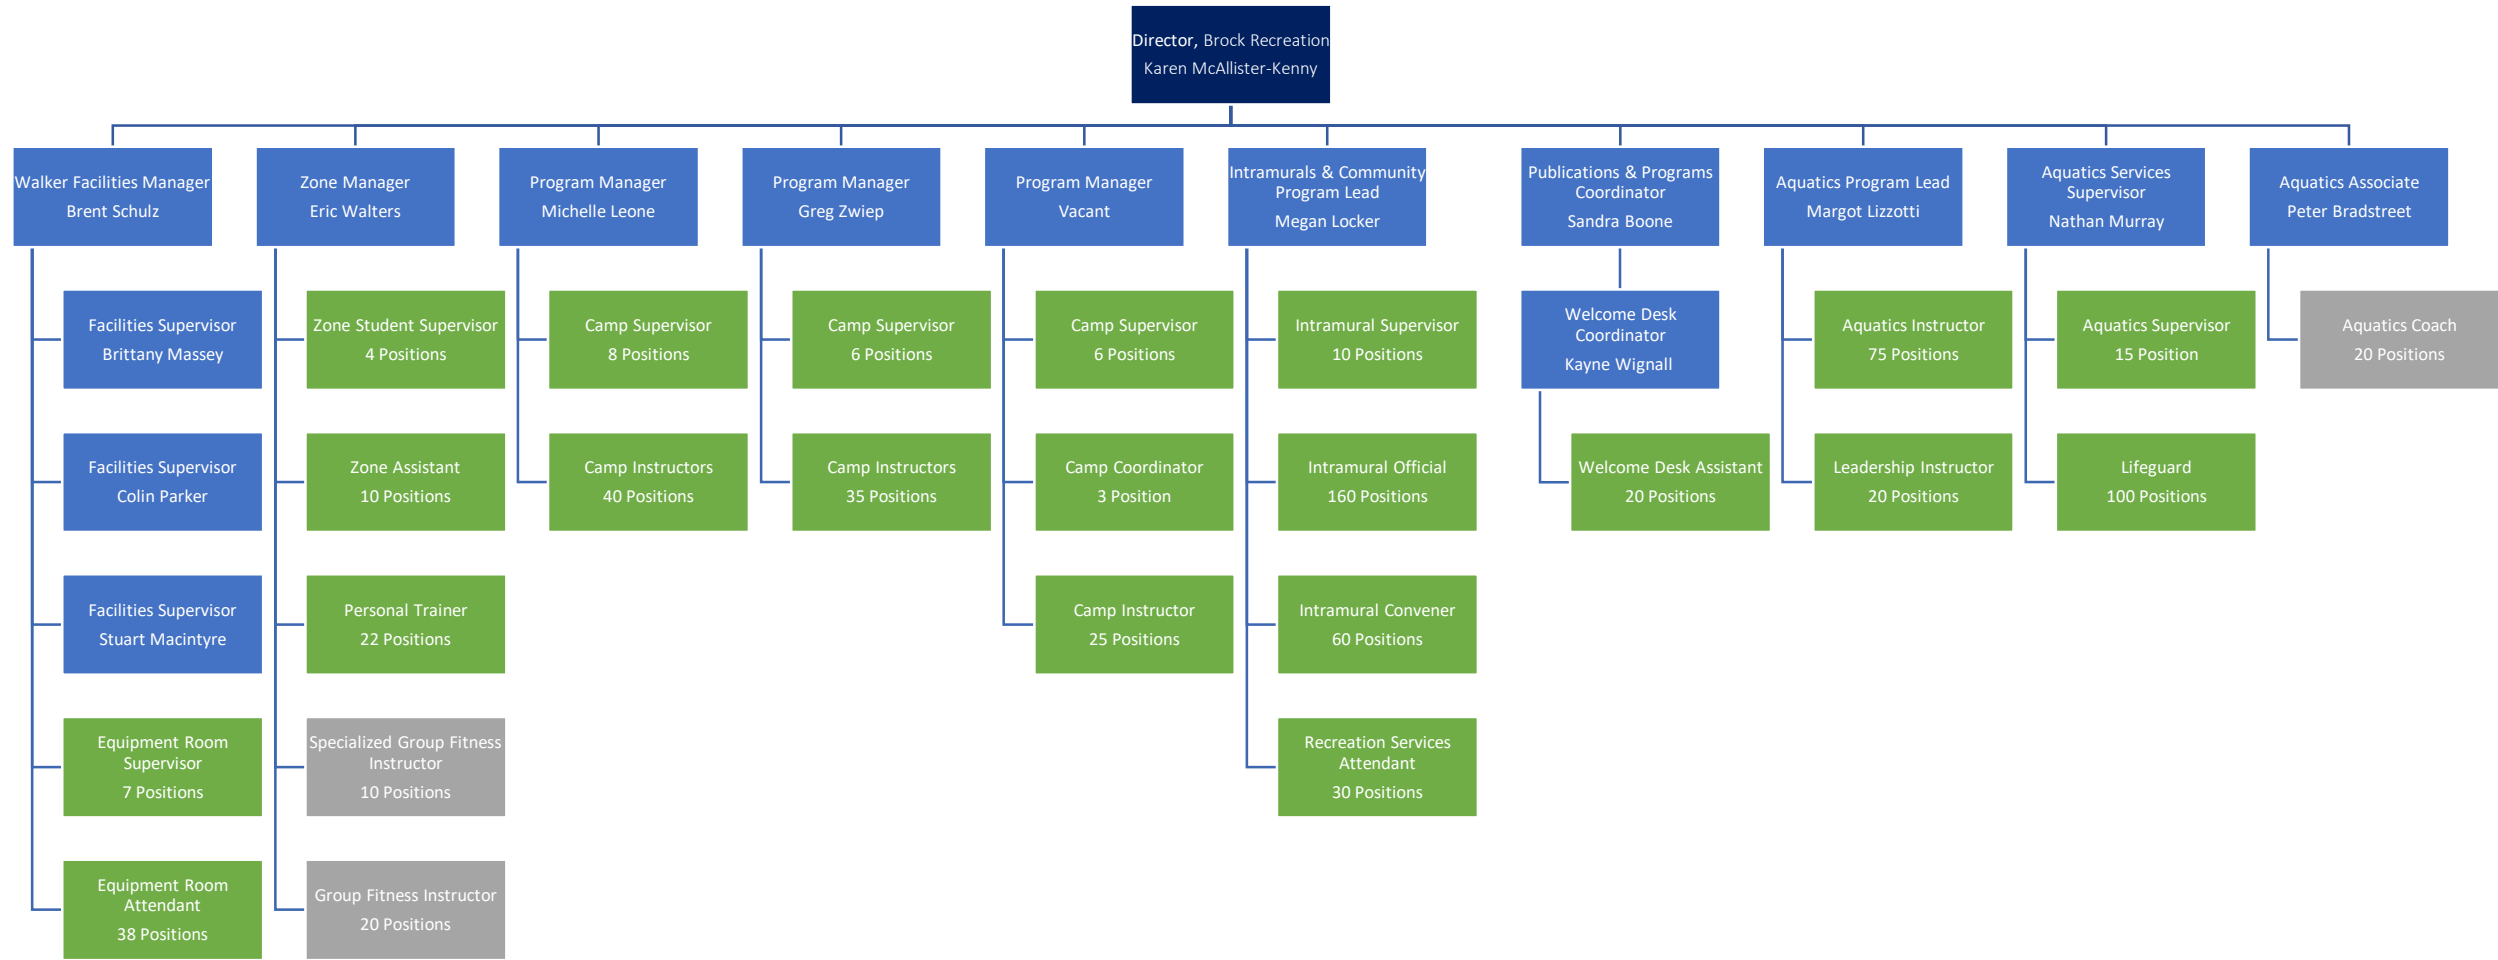

Office of the Vice Provost & Associate Vice-President, Students

Office of the Vice Provost & Associate Vice-President, Students - Leadership

Brock Sports

Brock Recreation

Residences

Student Life & Community Experiences

Student Wellness & Accessibility

Legend

Vice Provost &
Associate
Vice-President

Director

Permanent
Staff/Position

Contract
Position

Student
Position