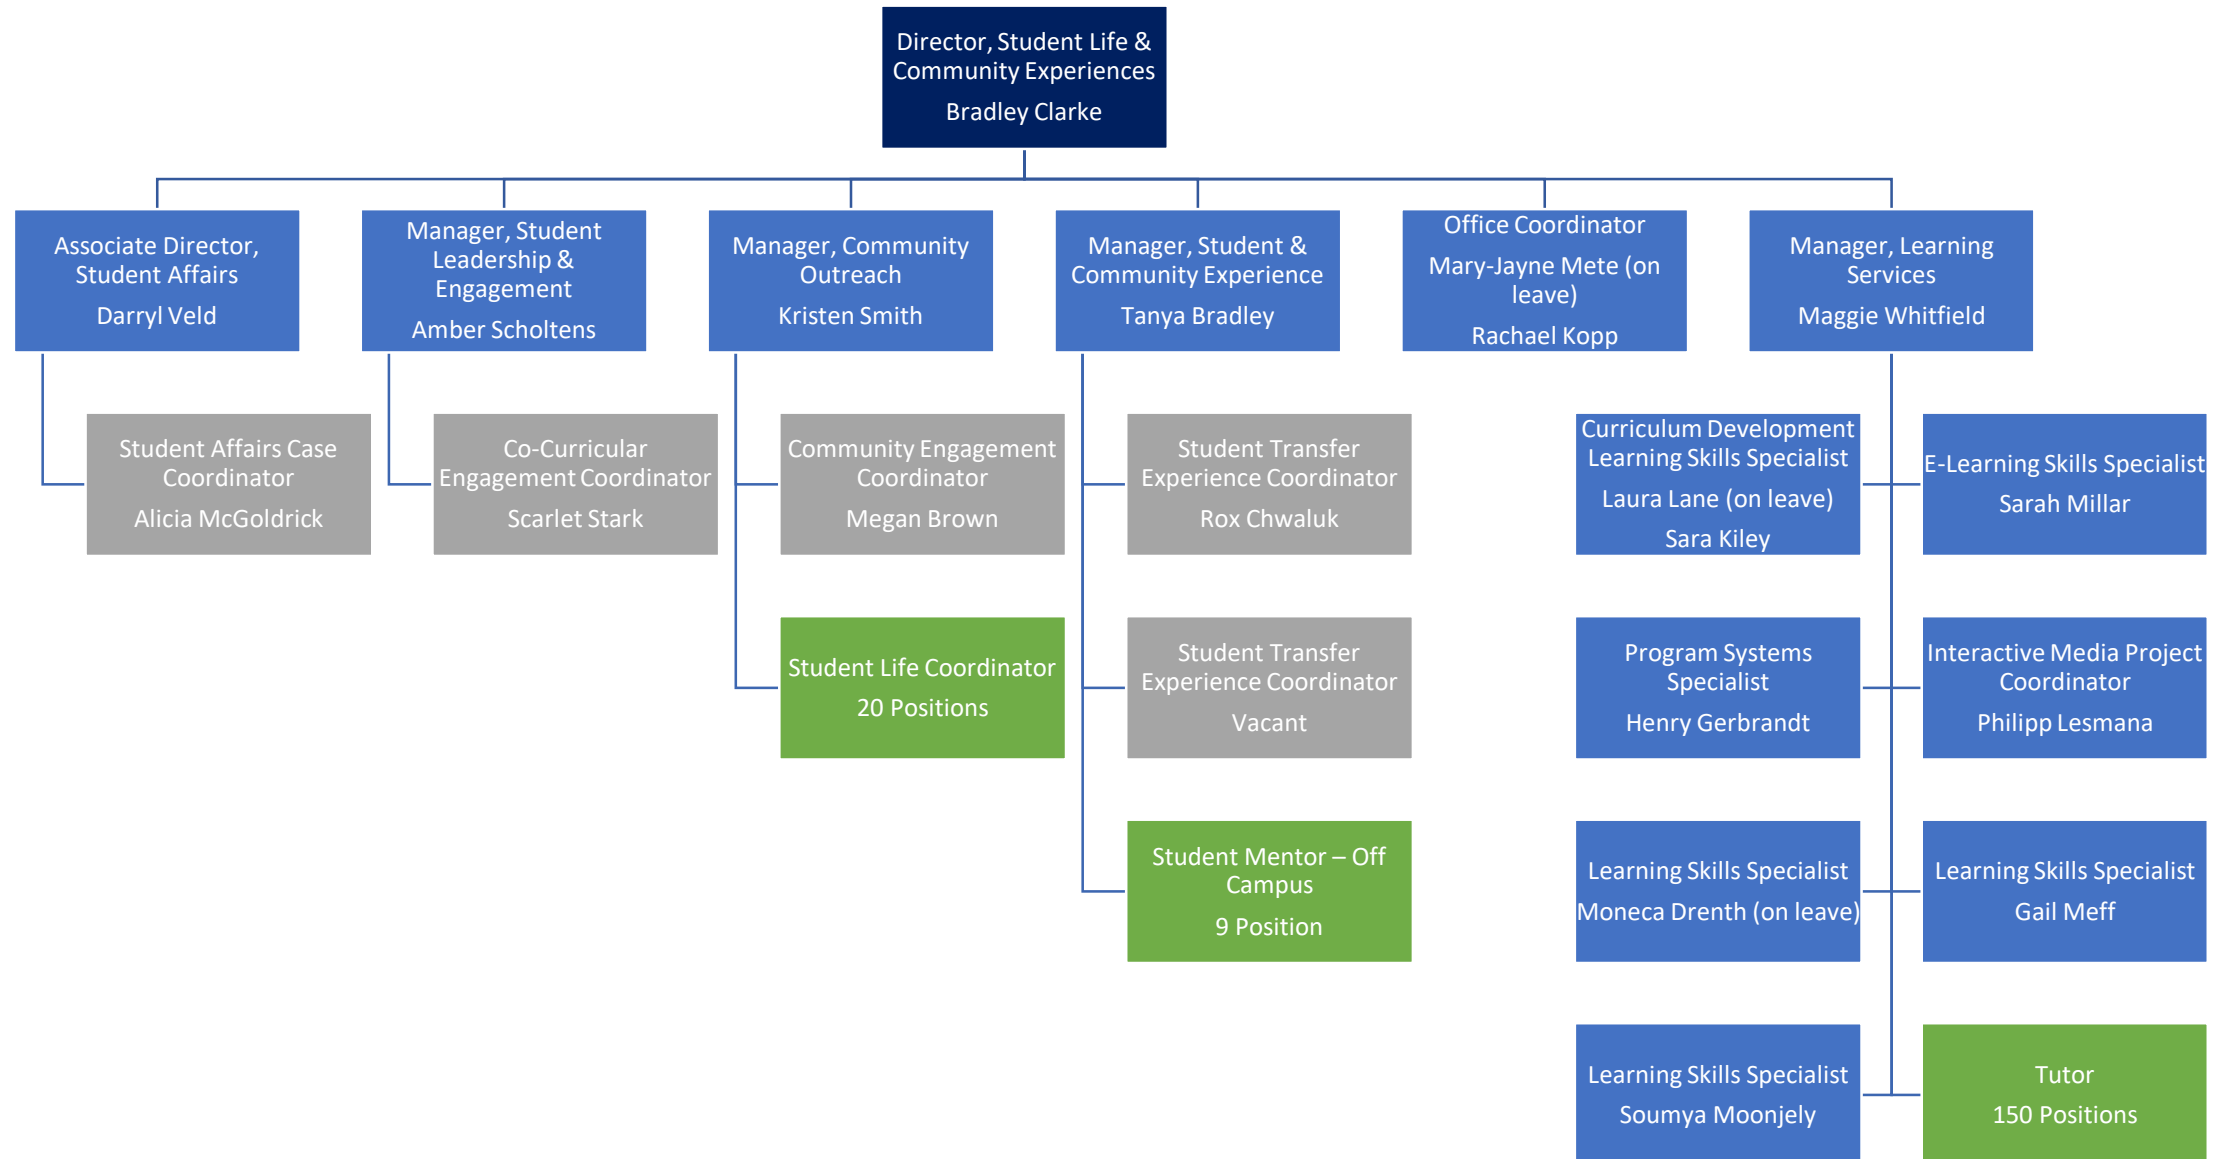

Office of the Vice Provost & Associate Vice-President, Students

Office of the Vice Provost & Associate Vice-President, Students - Leadership

Brock Sports

Brock Recreation

Residences

Student Life & Community Experiences

Student Wellness & Accessibility

Legend

Vice Provost &
Associate
Vice-President

Director

Permanent
Staff/Position

Contract
Position

Student
Position