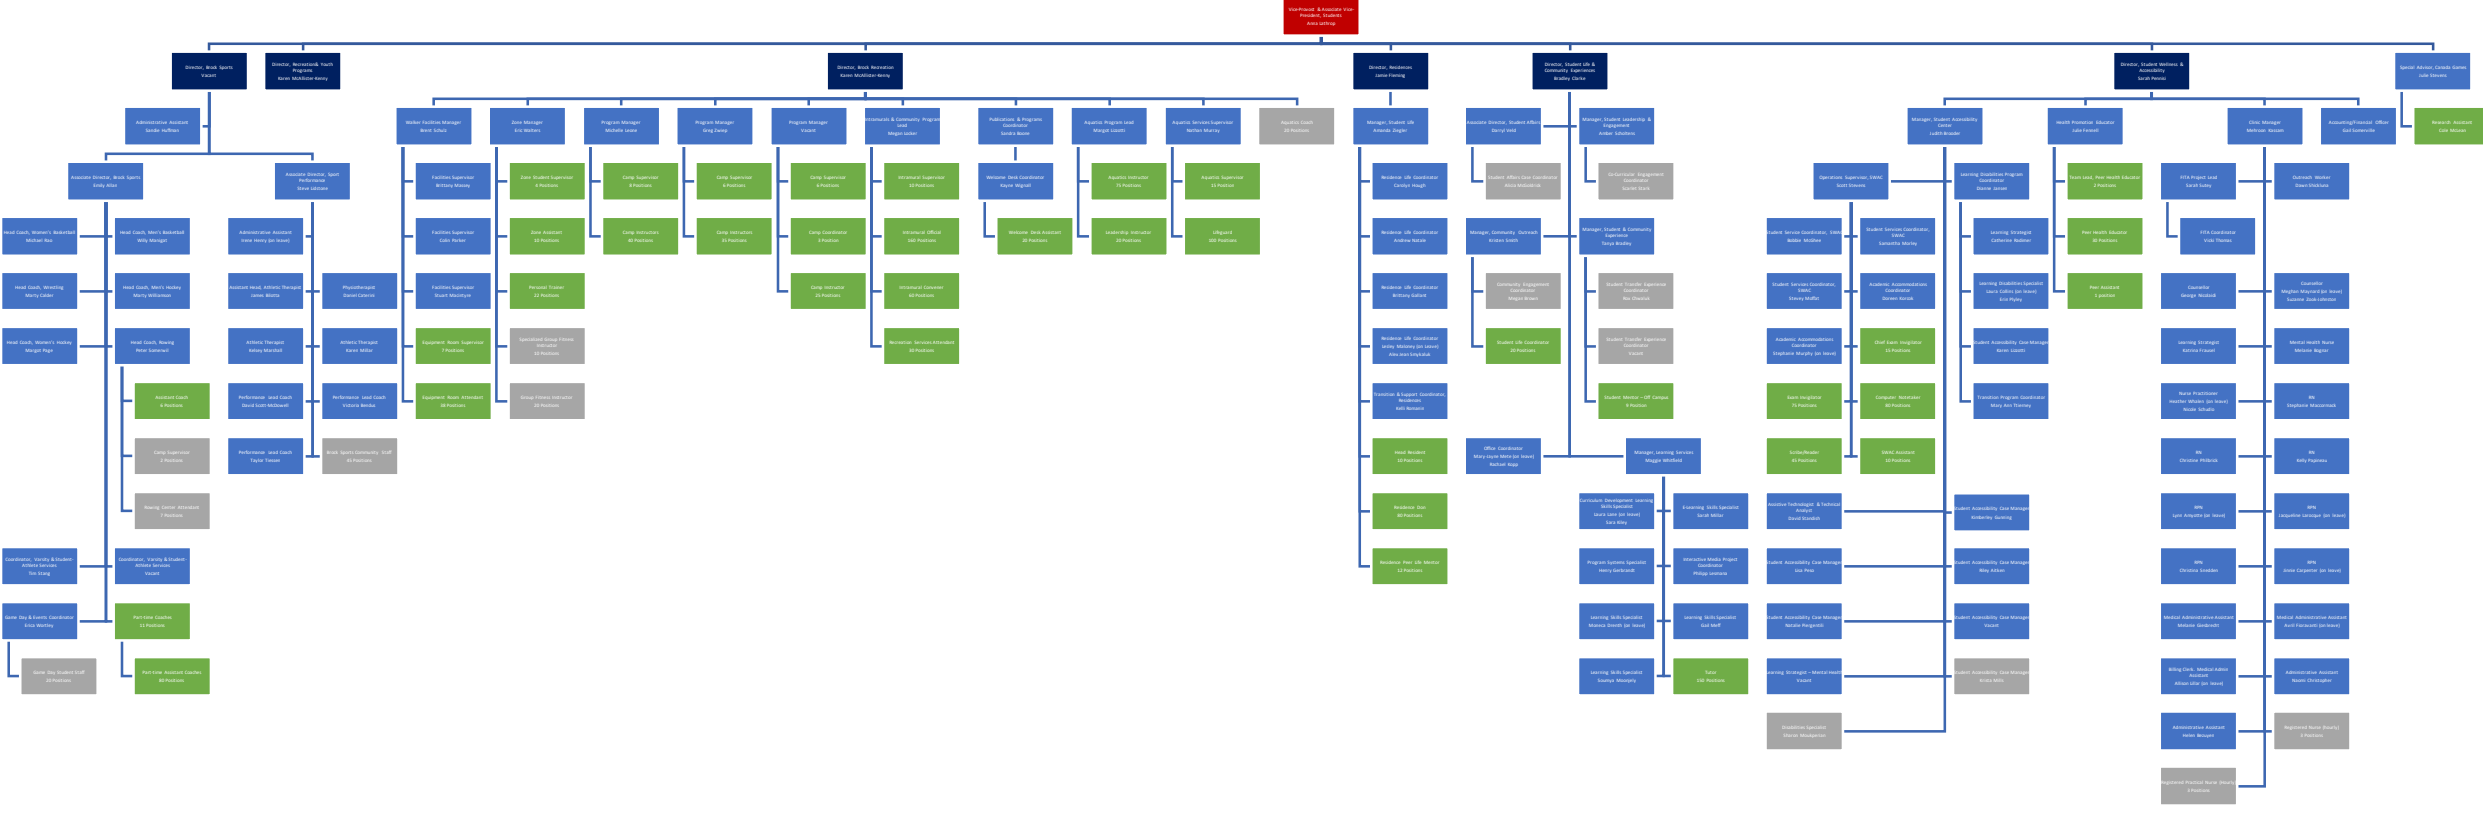

Office of the Vice Provost & Associate Vice-President, Students

Office of the Vice Provost & Associate Vice-President, Students - Leadership

Brock Sports

Brock Recreation

Residences

Student Life & Community Experiences

Student Wellness & Accessibility

Legend

Vice Provost &
Associate
Vice-President

Director

Permanent
Staff/Position

Contract
Position

Student
Position