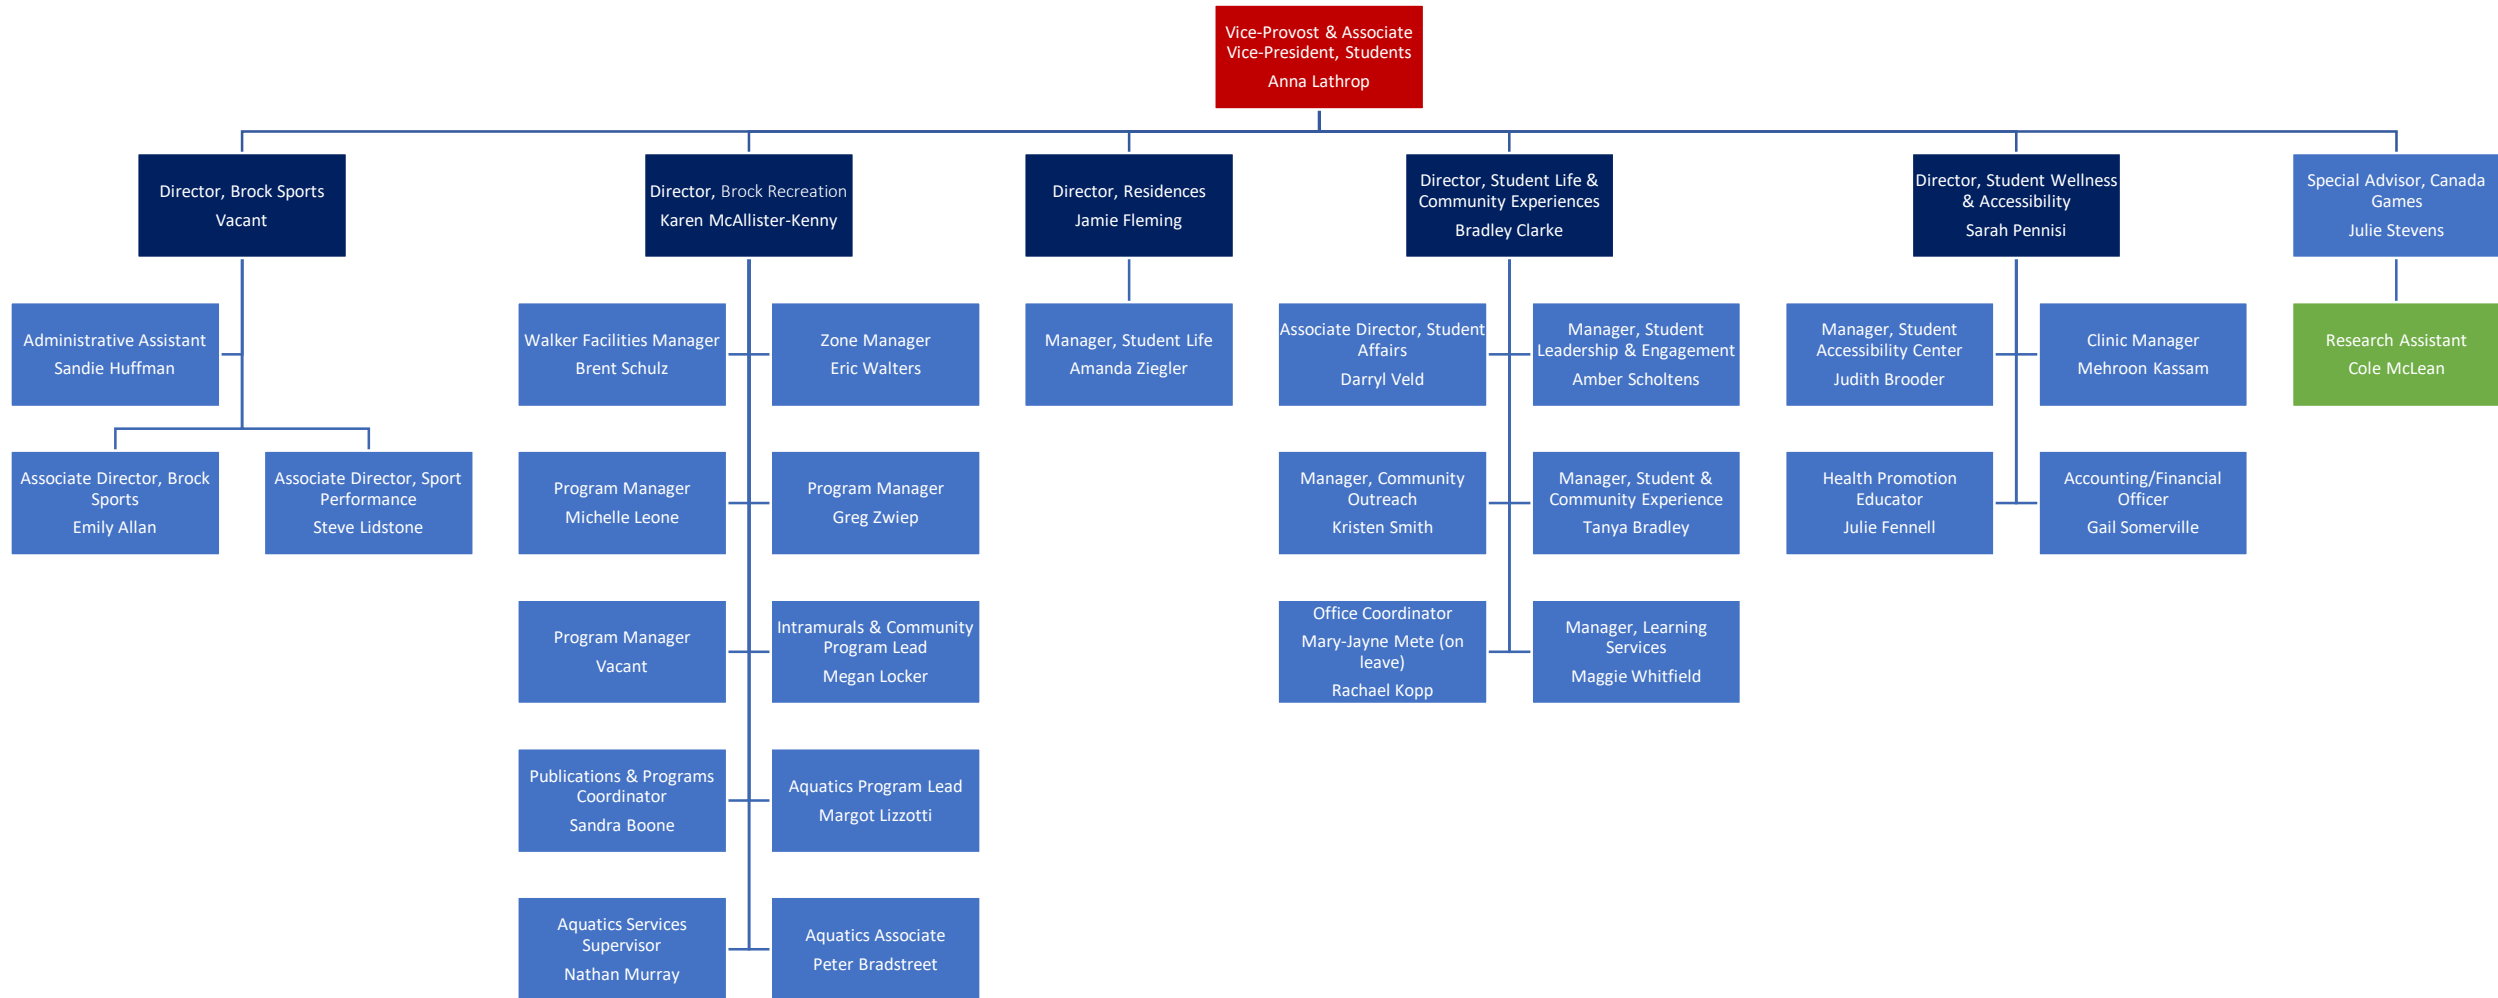

Office of the Vice Provost & Associate Vice-President, Students

Office of the Vice Provost & Associate Vice-President, Students - Leadership

Brock Sports

Brock Recreation

Residences

Student Life & Community Experiences

Student Wellness & Accessibility

Legend

Vice Provost &
Associate
Vice-President

Director

Permanent
Staff/Position

Contract
Position

Student
Position