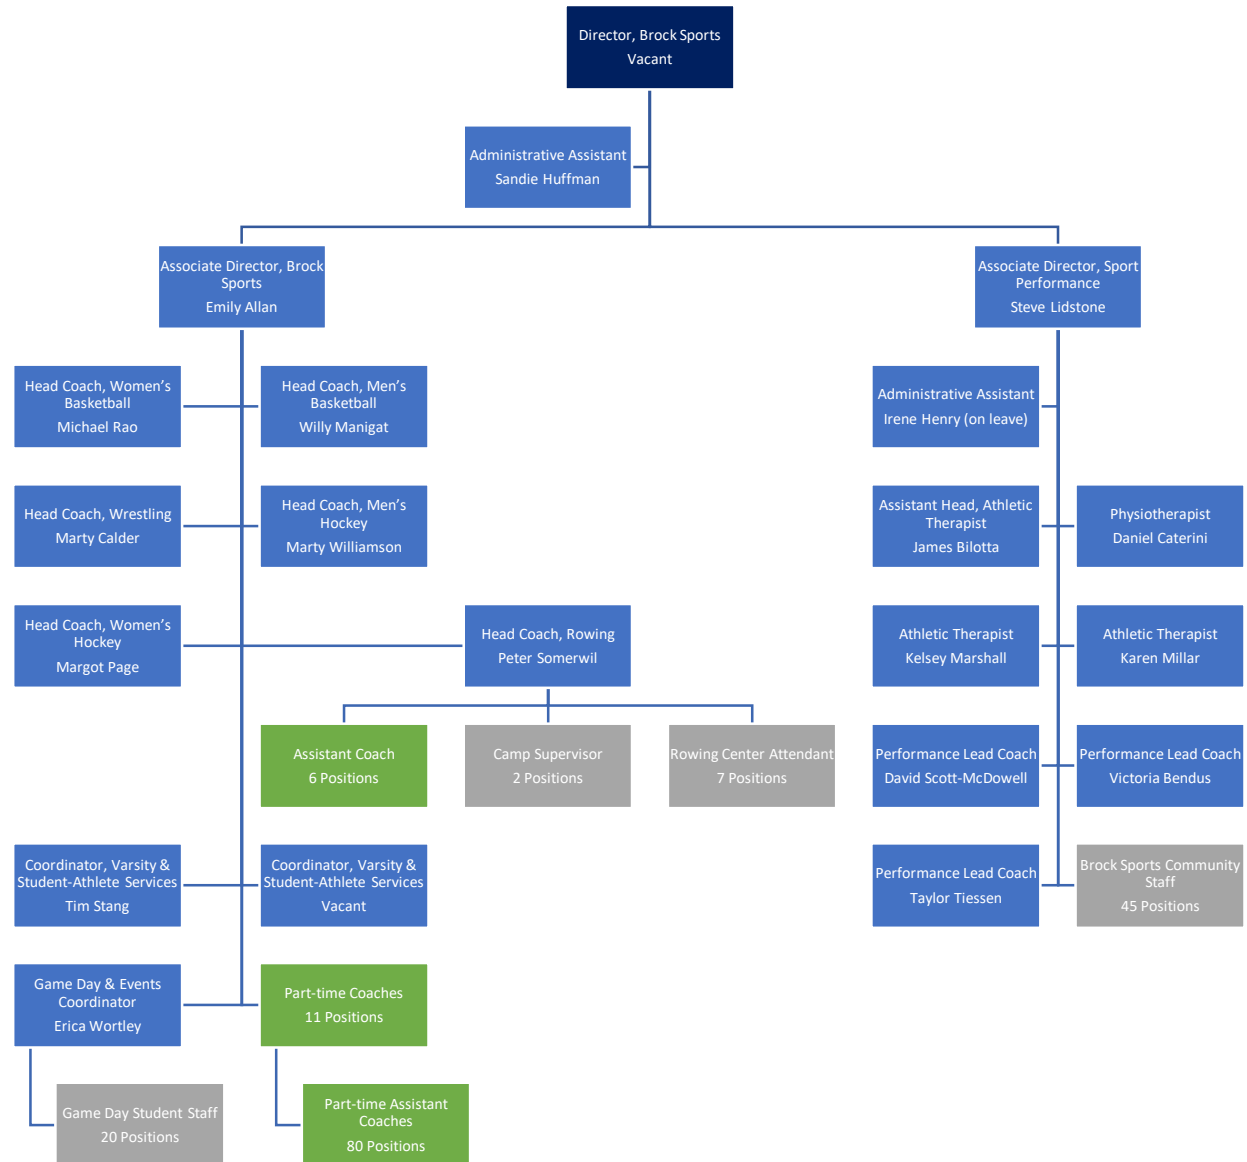

Office of the Vice Provost & Associate Vice-President, Students

Office of the Vice Provost & Associate Vice-President, Students - Leadership

Brock Sports

Brock Recreation

Residences

Student Life & Community Experiences

Student Wellness & Accessibility

Legend

Vice Provost &
Associate
Vice-President

Director

Permanent
Staff/Position

Contract
Position

Student
Position