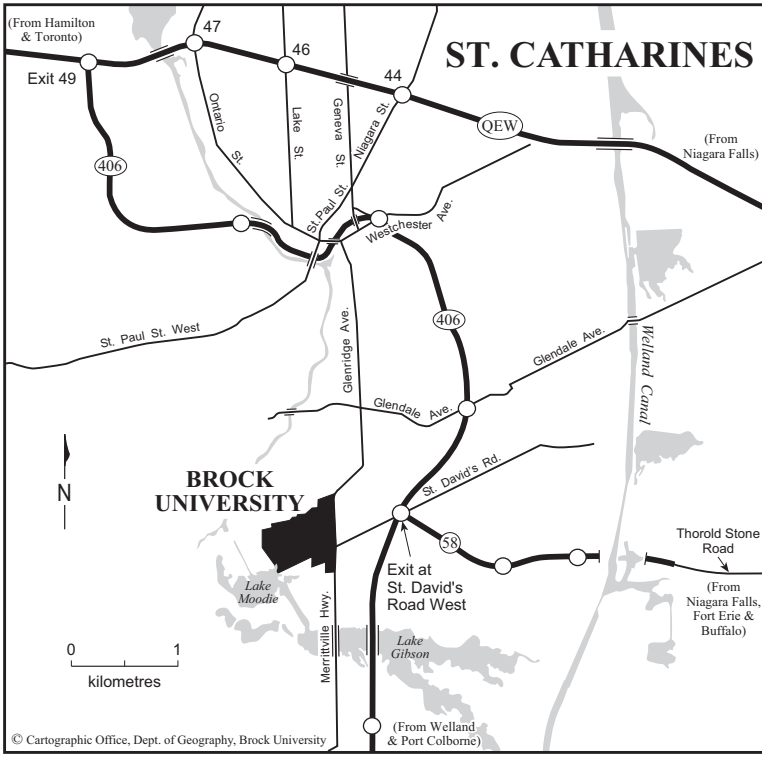

## GETTING TO CAMP

Enter Brock University from Glenridge Avenue (avoid entering from St. David's Rd). Take the second exit from the roundabout and immediately turn right into residence parking lot M. Avoid parking at shipping/receiving.

After parking in Lot M, please walk toward the DeCew residence:

Enter the DeCew residence and walk down the hallway toward Captain John's Lounge. Watch for our staff in red shirts and red Youth University logo along the way.

## Brock University

To reach Brock University, take the Queen Elizabeth Way (Niagara) to Highway 406 (exit 49) and continue until you reach St. David's Road. Take the St. David's Road West exit (Highway 71) and follow until you reach Glenridge Avenue.