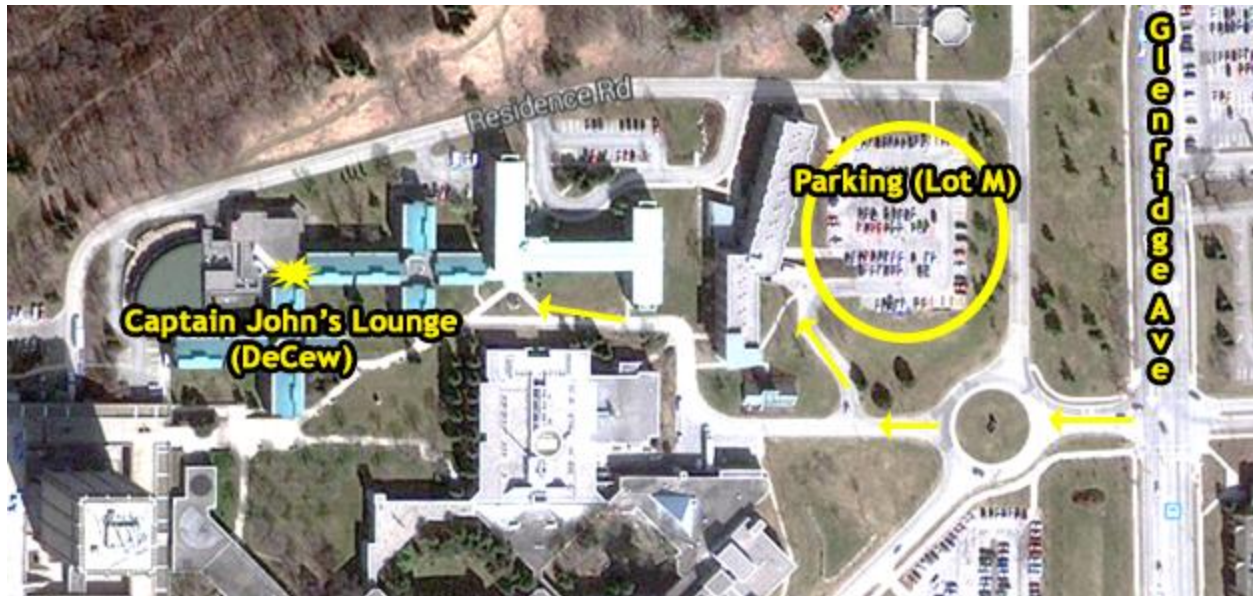

## GETTING TO CAMP

Enter Brock University from Glenridge Avenue (avoid entering from St. David's Rd). Take the second exit from the roundabout and immediately turn right into residence parking lot M. Avoid parking at shipping/receiving.

After parking in Lot M, please walk toward the DeCew residence:

Enter the DeCew residence and walk down the hallway toward Captain John's Lounge. Watch for our staff in red shirts and red Youth University logo along the way.