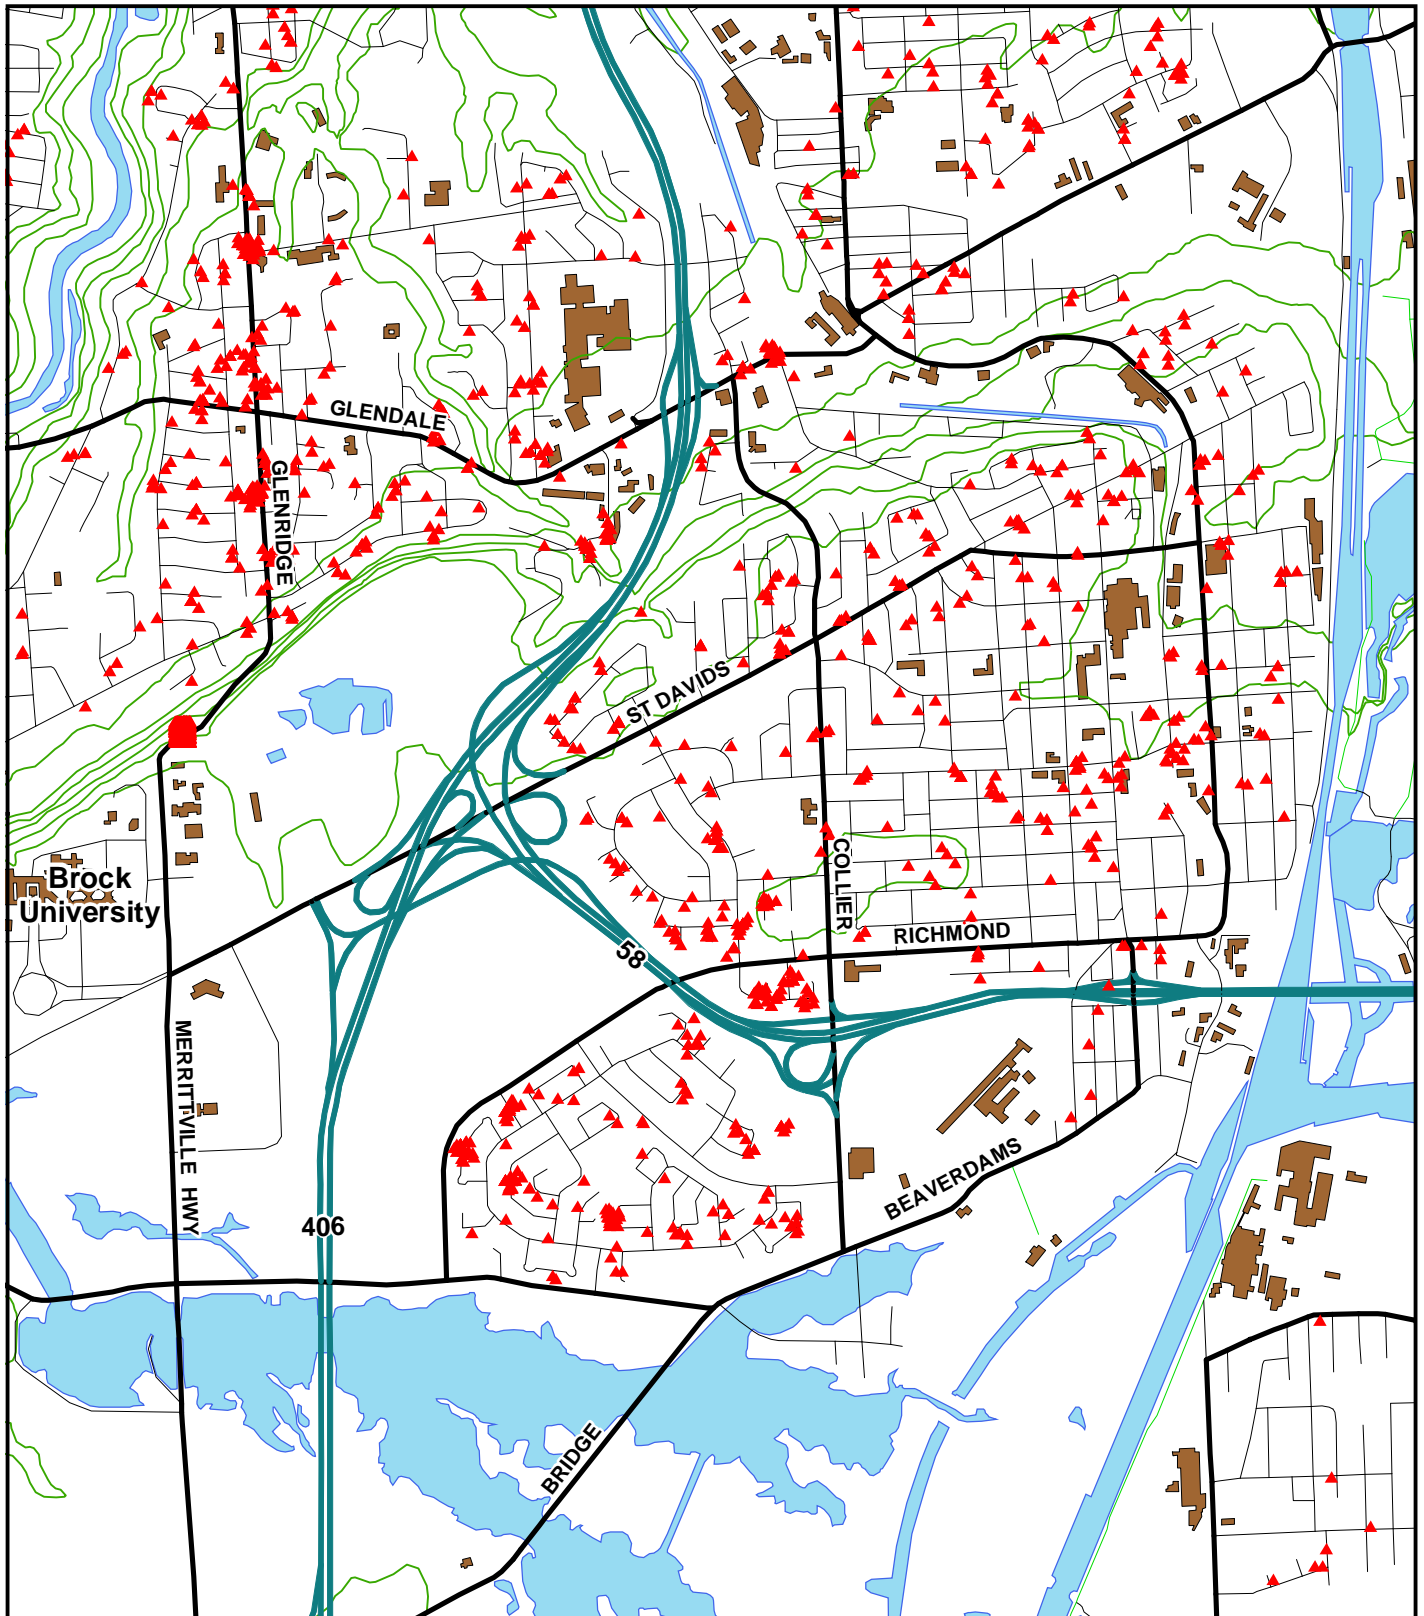

Brock University Students - 2002

Thorold, Ontario

▲ each triangle represents one student

Source: DB Brock, 2002

Prepared by: Brock University Map Library, 2003