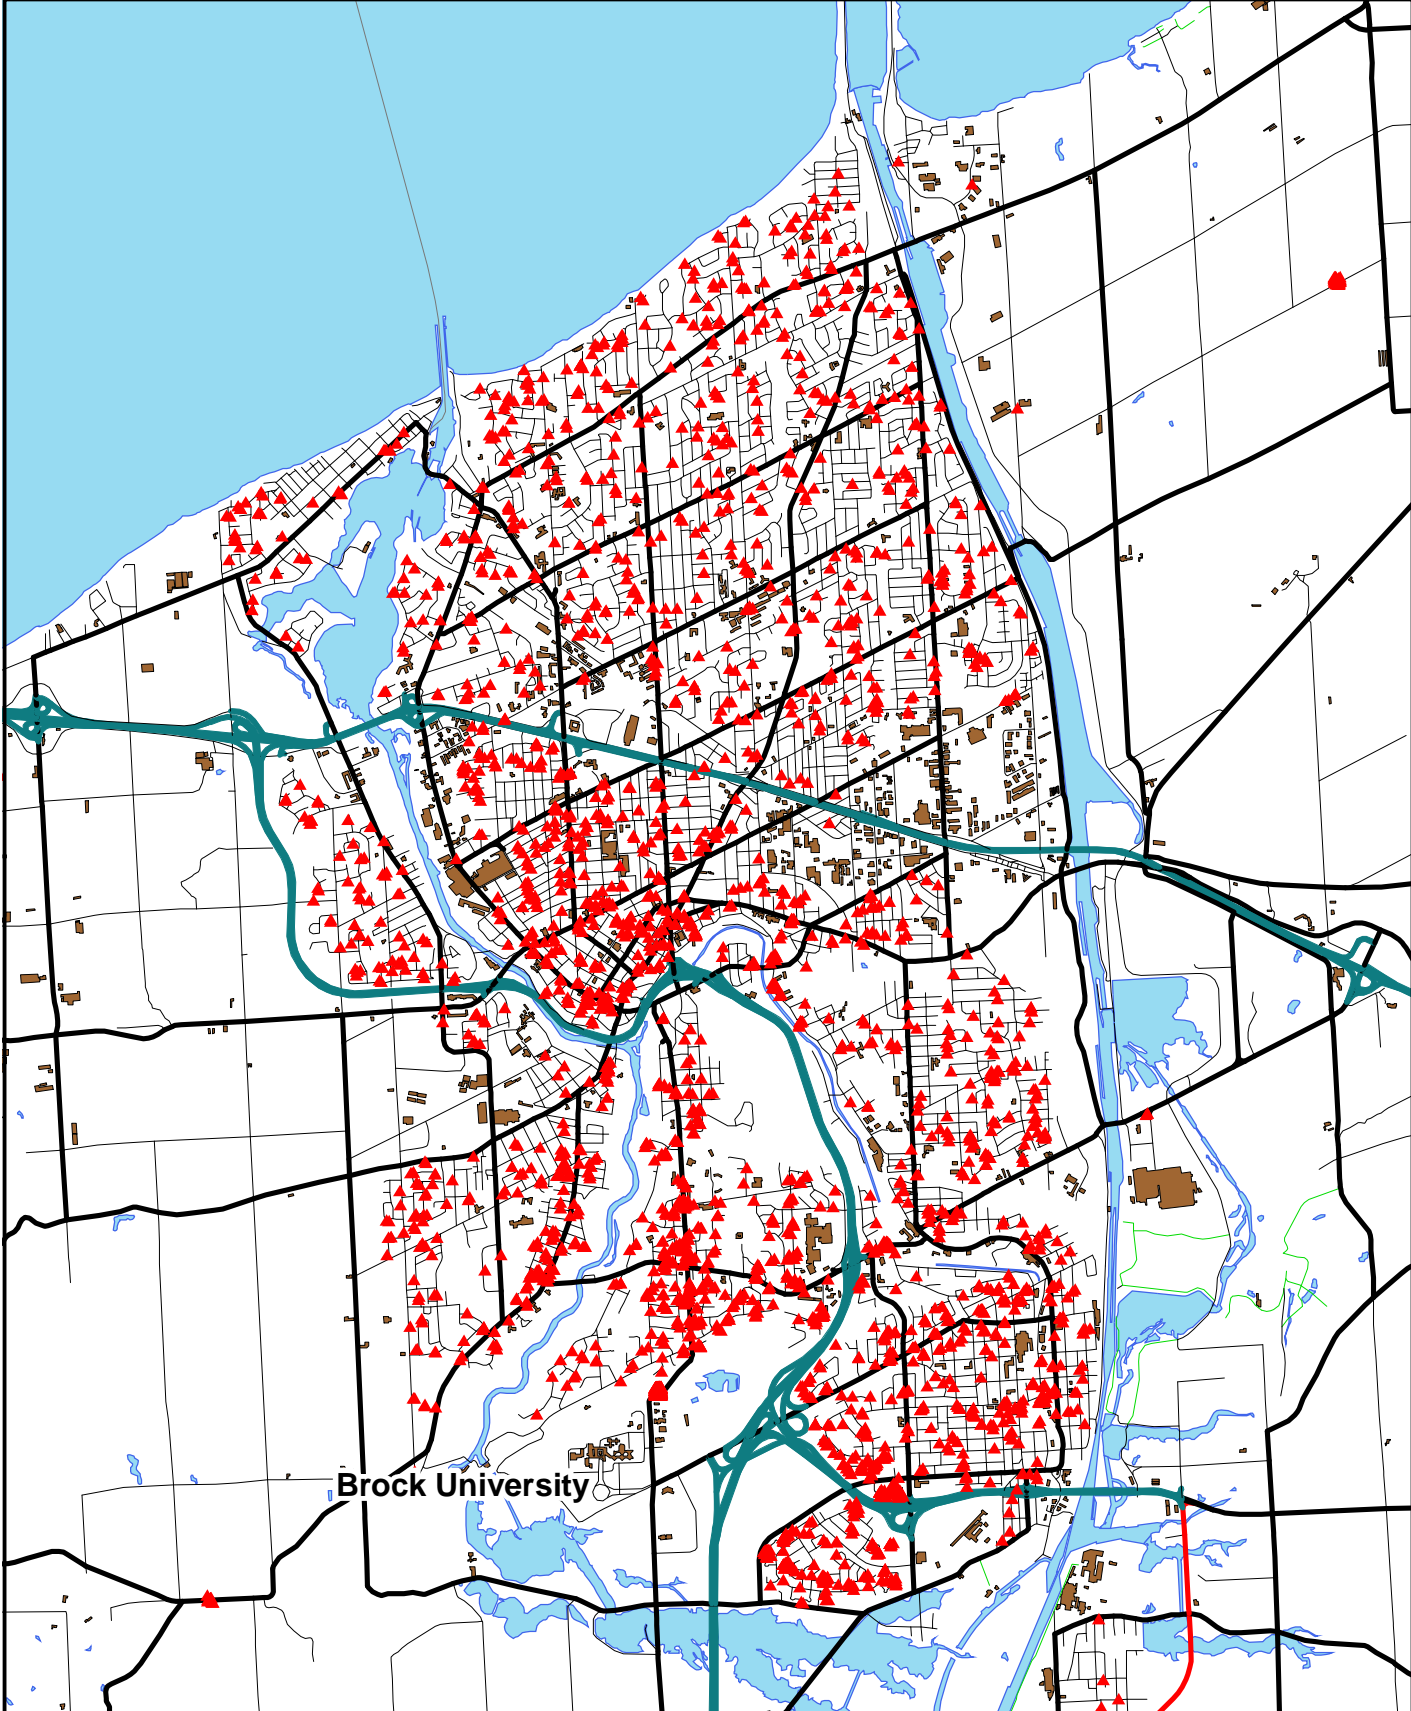

# St. Catharines Brock University Students - 2002

▲ each triangle represents one student

Source: DB Brock, 2002

Prepared by: Brock University Map Library, 2003